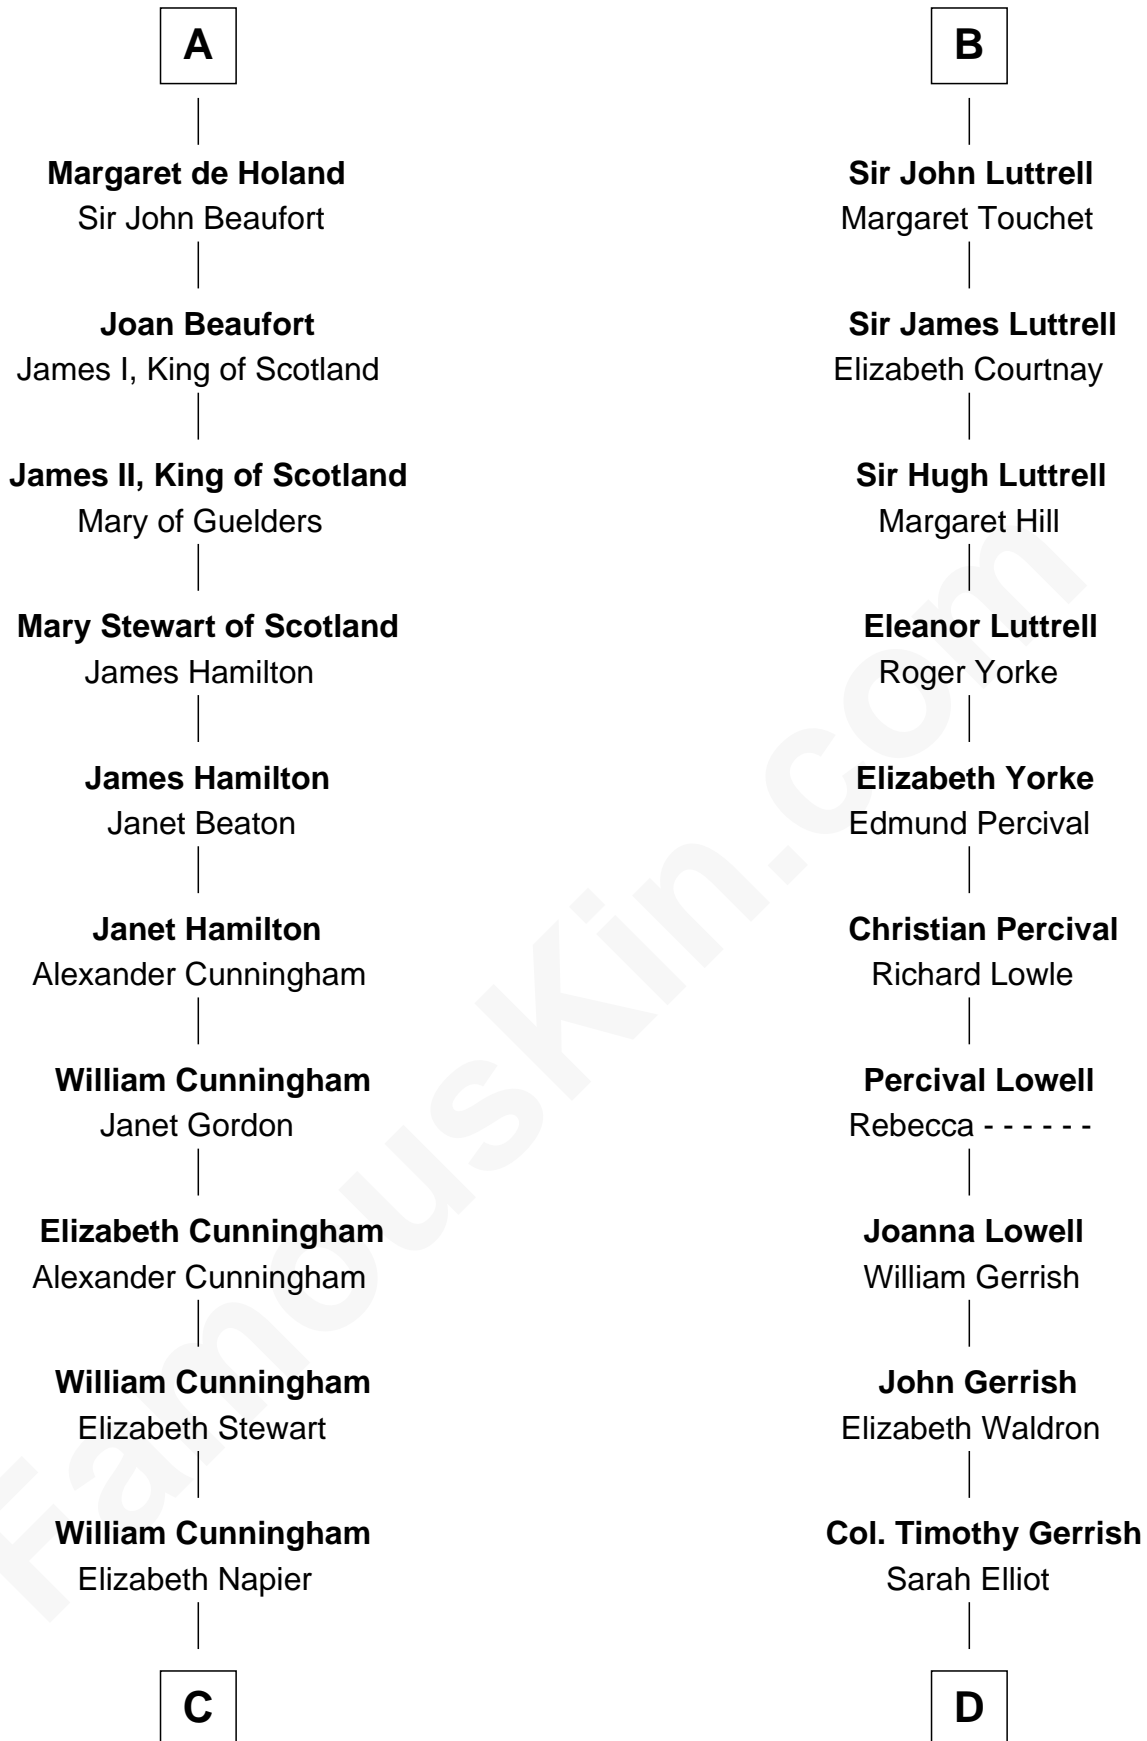

# FamousKin.com Relationship Chart of

**Alexander Hamilton**

*1st U.S. Secretary of the Treasury*

**19th cousin 2 times removed of**

**Ichabod Goodwin**

*27th Governor of New Hampshire*

**C**

**Alexander Cunningham**

Janet Cunningham

**Rebecca Cunningham**

John Hamilton

**Alexander Hamilton**

Elizabeth Pollock

**James A. Hamilton**

Rachel Fawcett

**Alexander Hamilton**

*1st U.S. Secretary of the Treasury*

**D**

**Col. Joseph Gerrish**

Anna Thompson

**Anna Thompson Gerrish**

Samuel Goodwin

**Ichabod Goodwin**

*27th Governor of New Hampshire*