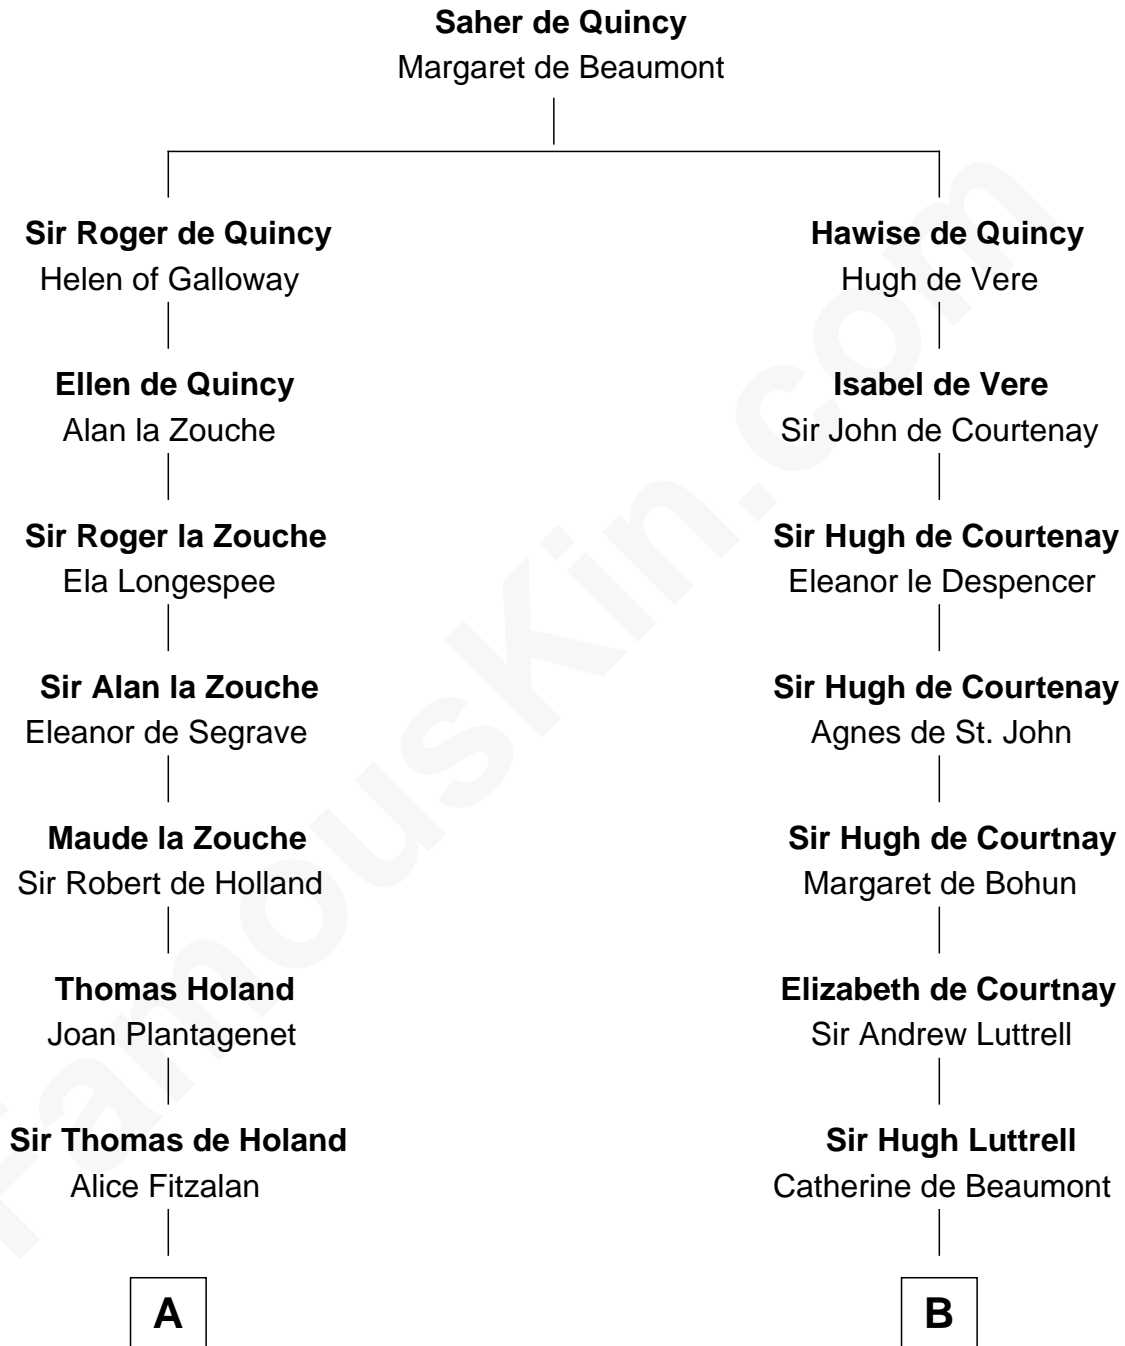

# FamousKin.com Relationship Chart of

**Alexander Hamilton**

*1st U.S. Secretary of the Treasury*

**19th cousin 2 times removed of**

**Ichabod Goodwin**

*27th Governor of New Hampshire*

**C**

**Alexander Cunningham**

Janet Cunningham

**Rebecca Cunningham**

John Hamilton

**Alexander Hamilton**

Elizabeth Pollock

**James A. Hamilton**

Rachel Fawcett

**Alexander Hamilton**