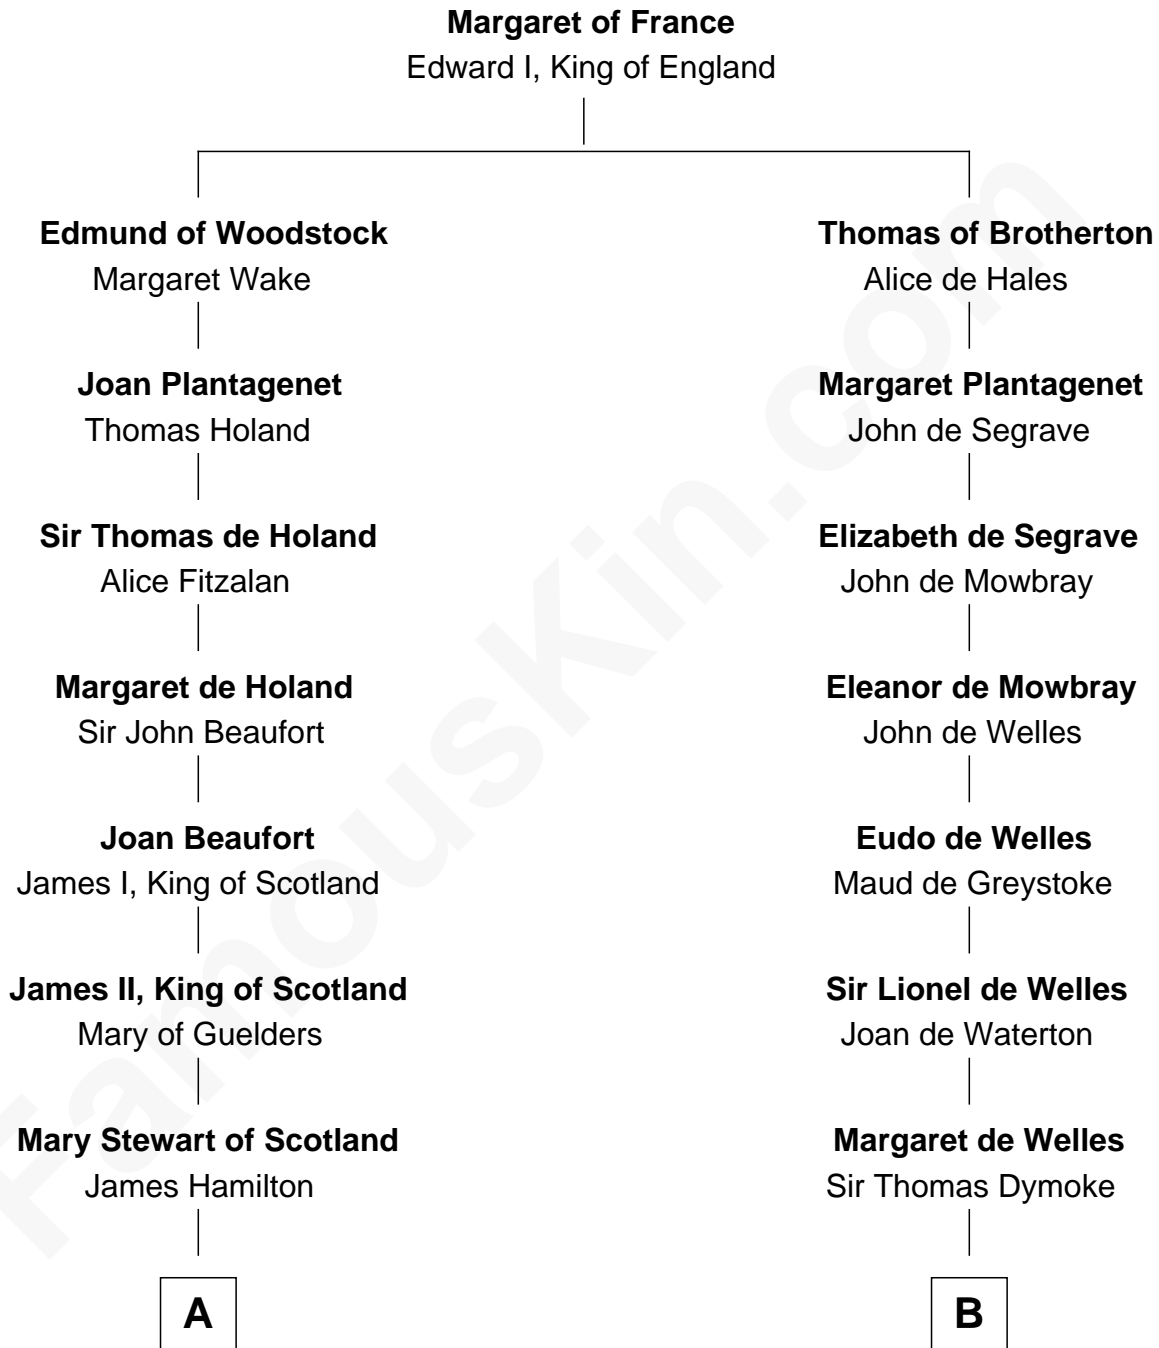

# FamousKin.com Relationship Chart of

**Alexander Hamilton**

*1st U.S. Secretary of the Treasury*

17th cousin 1 time removed of

**Ichabod Goodwin**

*27th Governor of New Hampshire*

C

Samuel Goodwin

Anna Thompson Gerrish

Ichabod Goodwin

*27th Governor of New Hampshire*

FamousKin.com