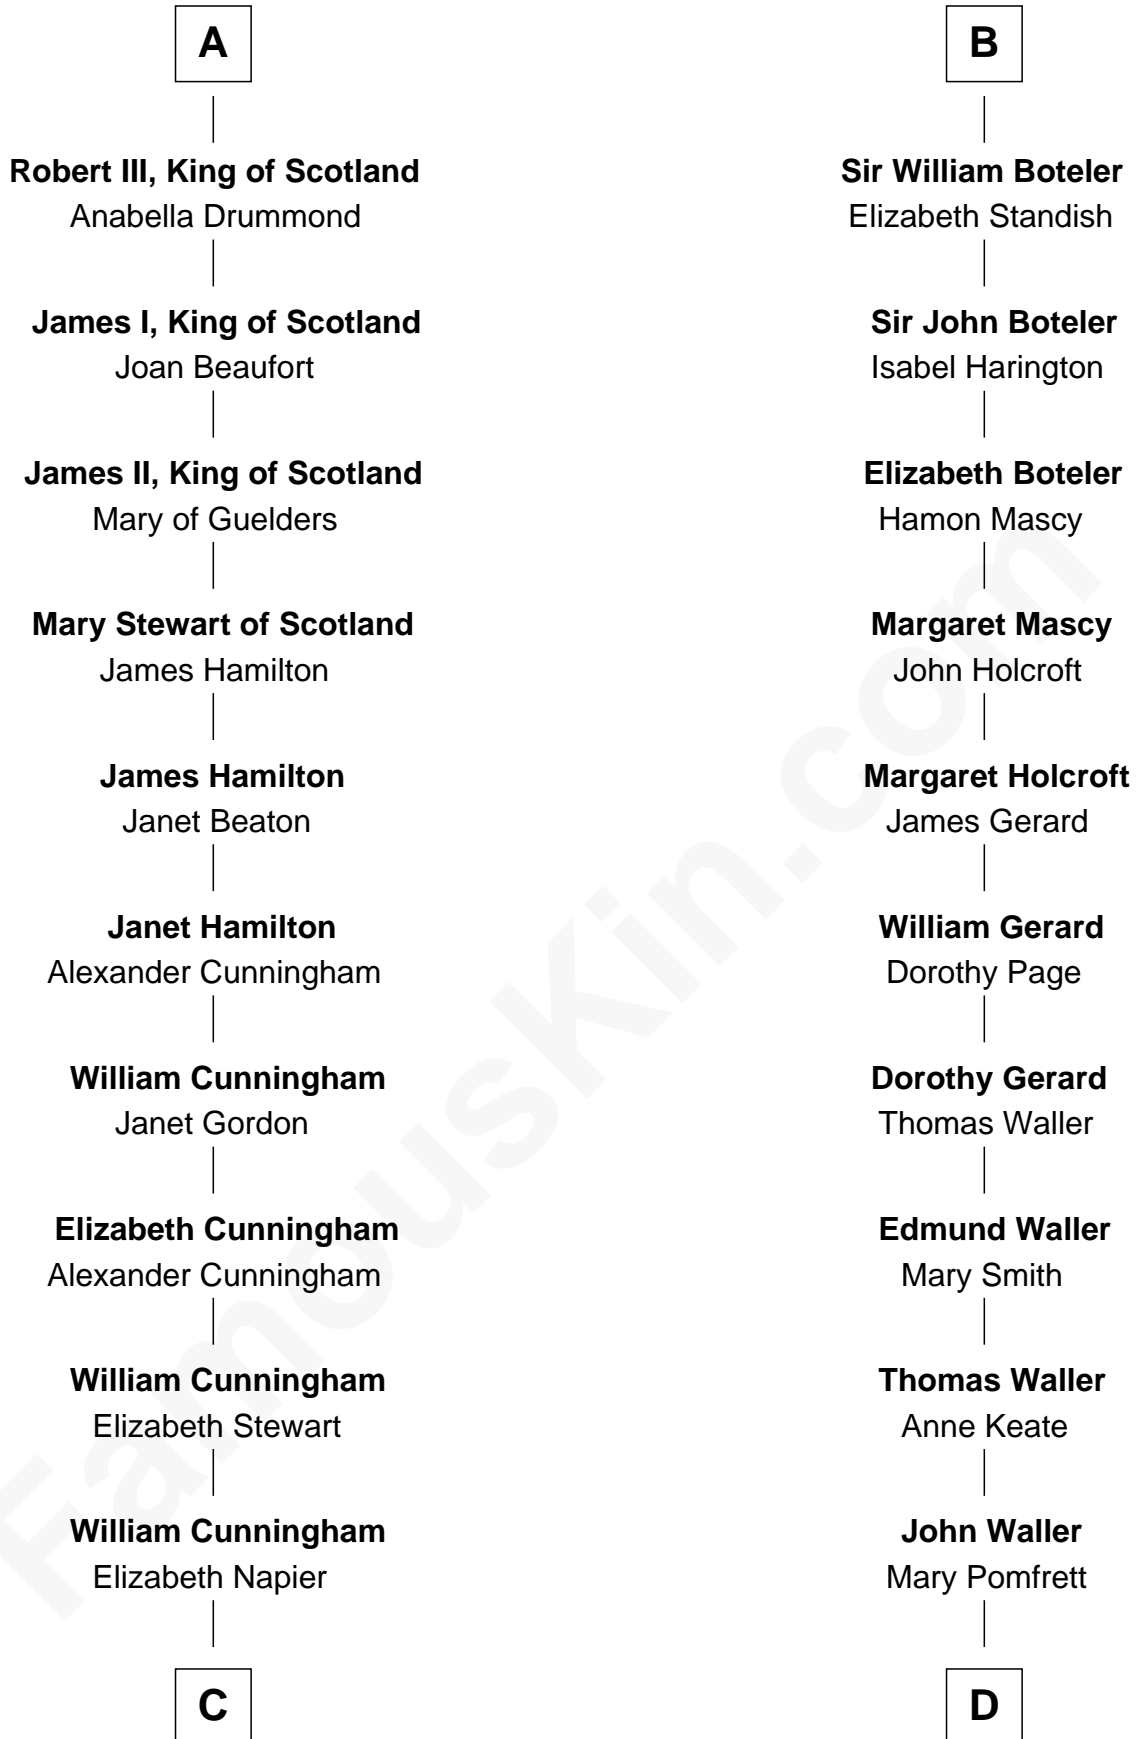

## Relationship Chart of

### Alexander Hamilton

1st U.S. Secretary of the Treasury

21st cousin of

### Capt. William Lewis Herndon

Captain of the ill fated S.S. Central America

**C**

**Alexander Cunningham**

Janet Cunningham

**Rebecca Cunningham**

John Hamilton

**Alexander Hamilton**

Elizabeth Pollock

**James A. Hamilton**

Rachel Fawcett

**Alexander Hamilton**

*1st U.S. Secretary of the Treasury*

**D**

**Mary Waller**

Edward Herndon