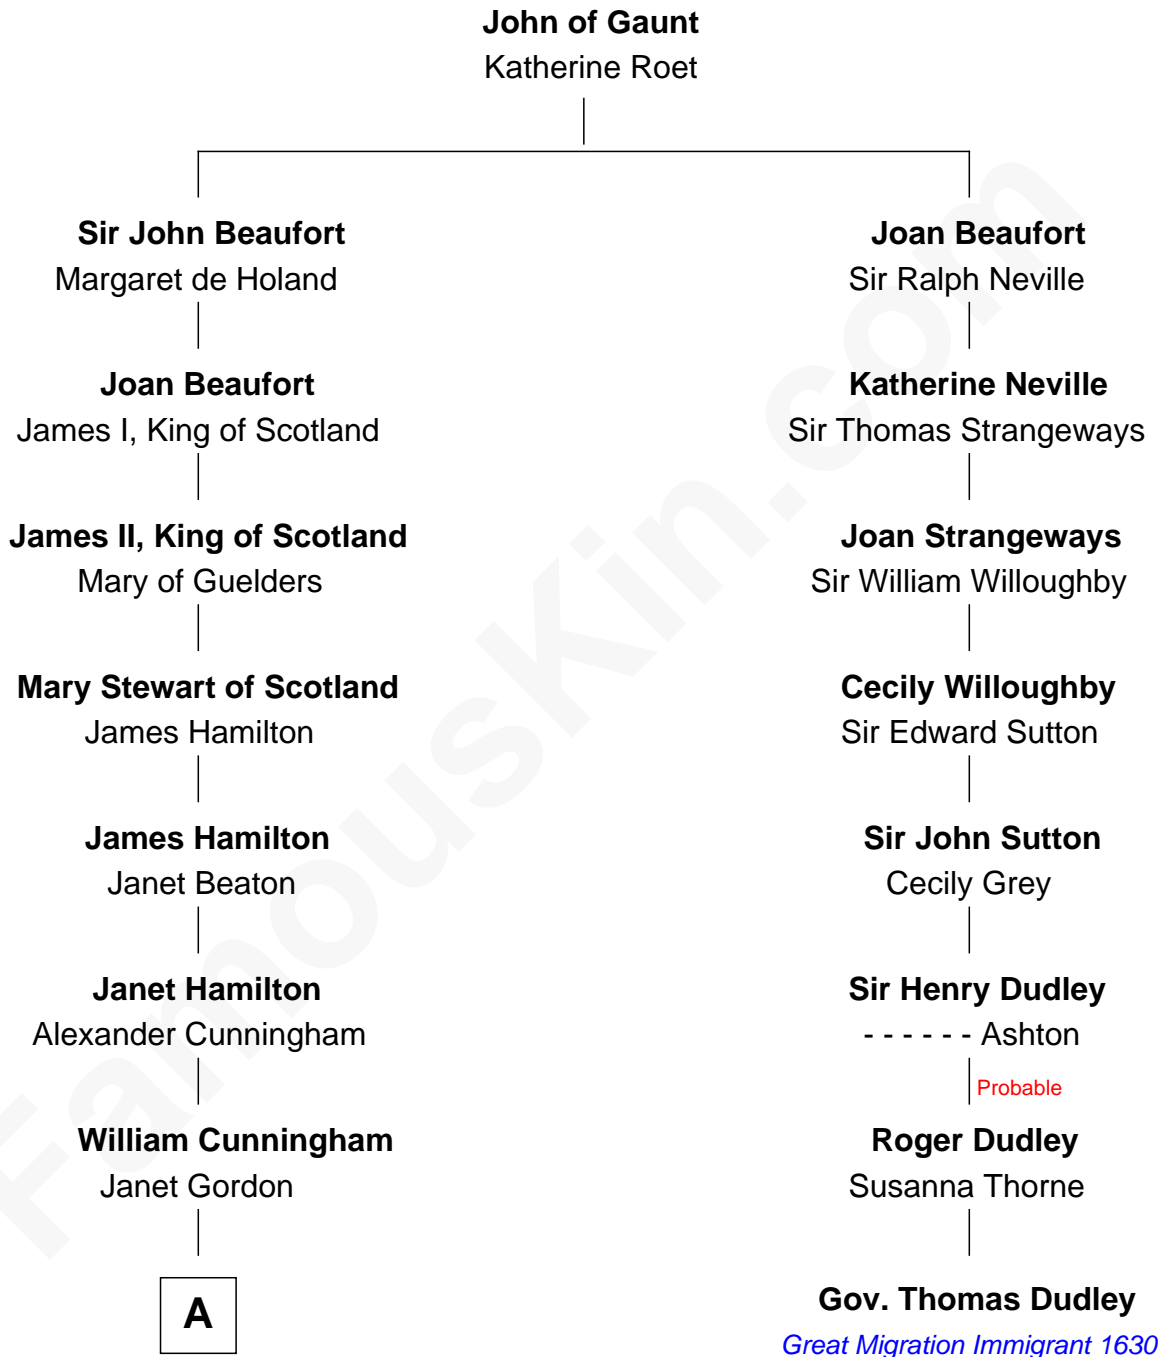

# FamousKin.com Relationship Chart of

**Alexander Hamilton**

*1st U.S. Secretary of the Treasury*

**7th cousin 7 times removed of**

**Gov. Thomas Dudley**

*(1576 - 1653) Great Migration Immigrant 1630*

**A**

—  
**Elizabeth Cunningham**

Alexander Cunningham

—  
**William Cunningham**

Elizabeth Stewart

—  
**William Cunningham**

Elizabeth Napier

—  
**Alexander Cunningham**

Janet Cunningham