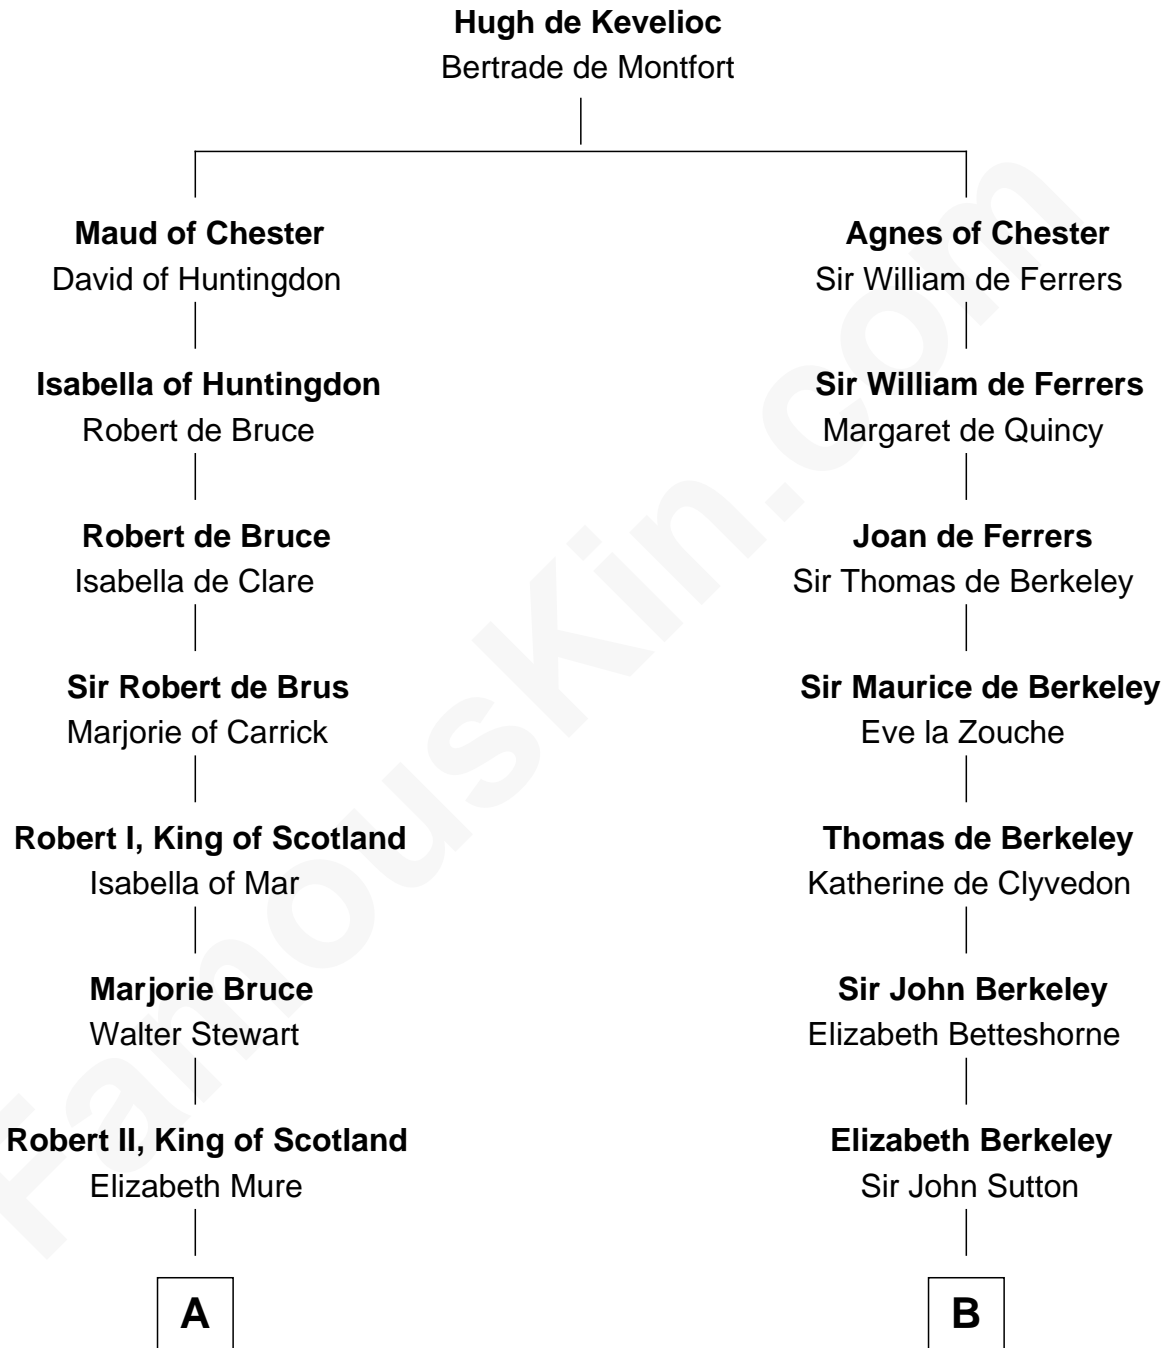

FamousKin.com Relationship Chart of

Alexander Hamilton

1st U.S. Secretary of the Treasury

12th cousin 9 times removed of

Gov. Thomas Dudley

(1576 - 1653) Great Migration Immigrant 1630

C

—
Alexander Cunningham

Janet Cunningham

—
Rebecca Cunningham

John Hamilton

—
Alexander Hamilton

Elizabeth Pollock

—
James A. Hamilton

Rachel Fawcett

—
Alexander Hamilton