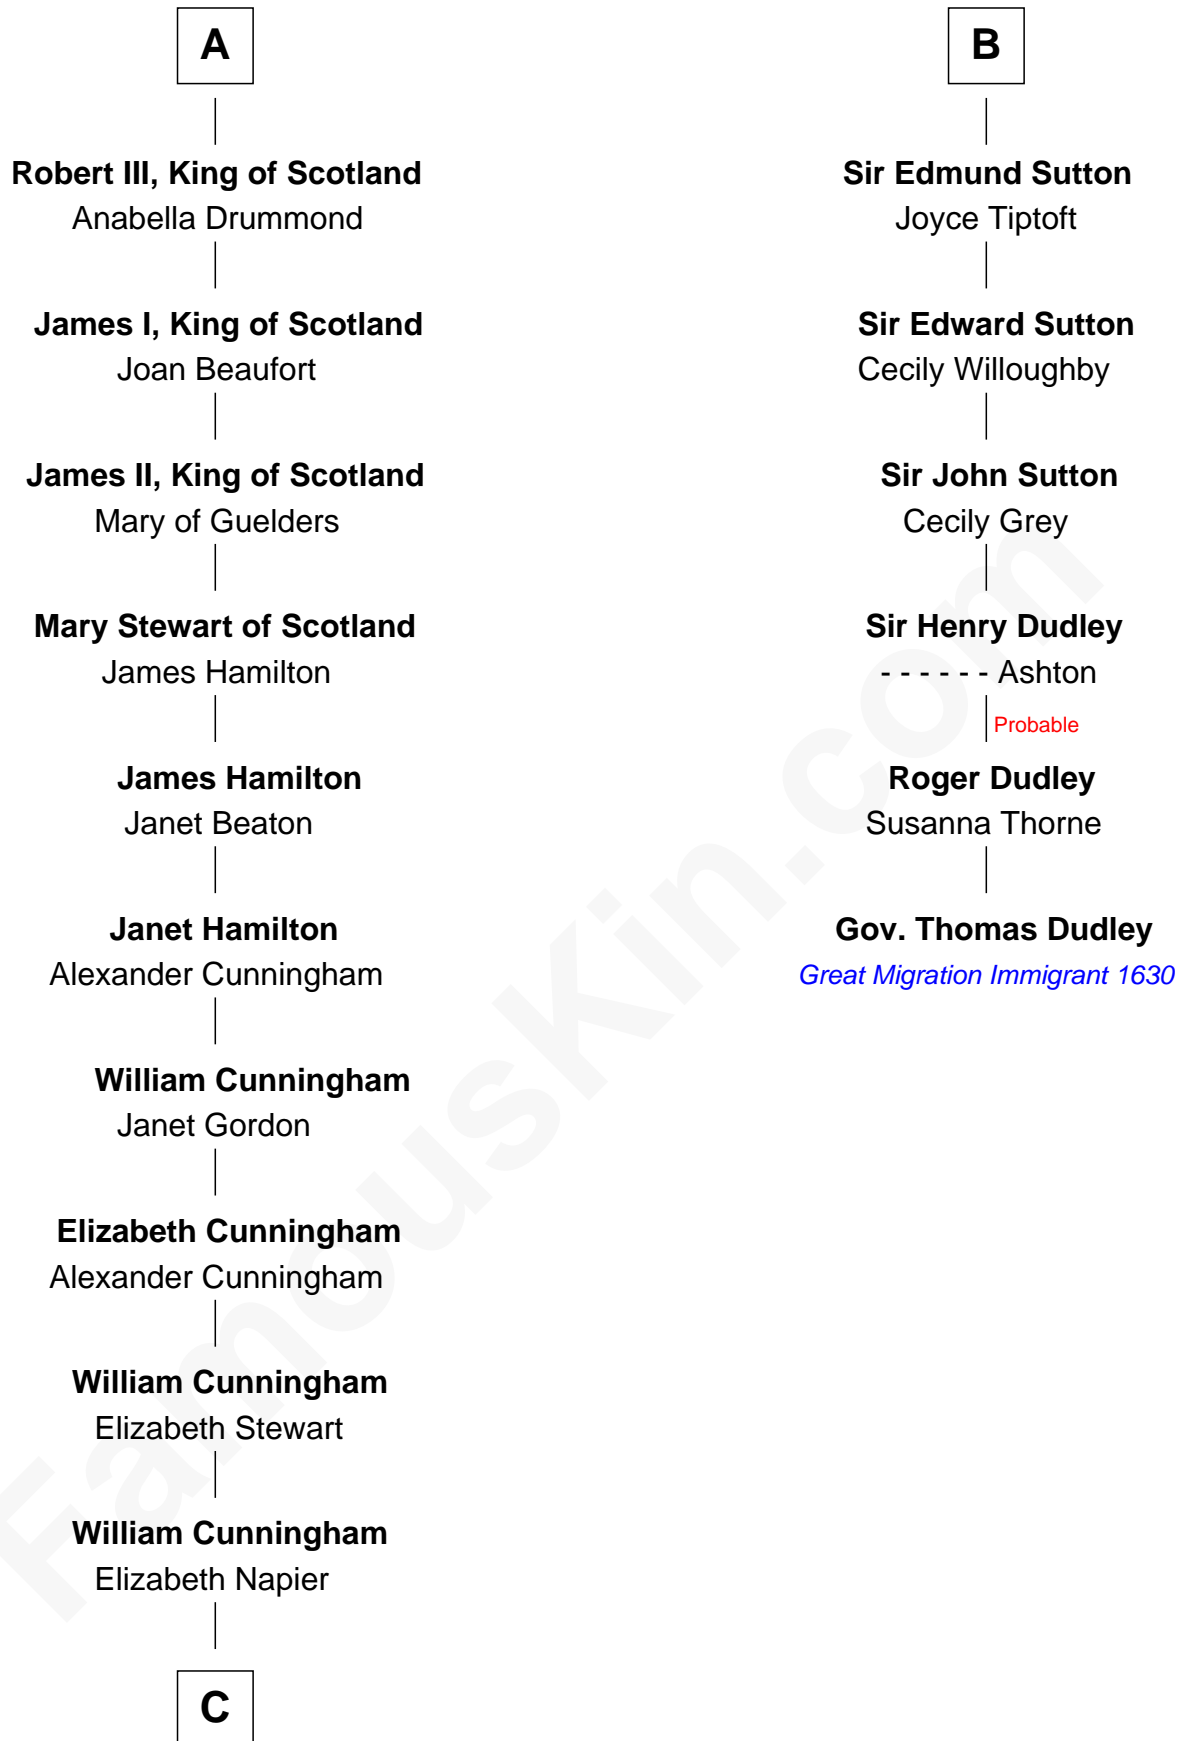

FamousKin.com Relationship Chart of

Alexander Hamilton

1st U.S. Secretary of the Treasury

12th cousin 9 times removed of

Gov. Thomas Dudley

(1576 - 1653) Great Migration Immigrant 1630

C

—
Alexander Cunningham

Janet Cunningham

—
Rebecca Cunningham

John Hamilton

—
Alexander Hamilton

Elizabeth Pollock

—
James A. Hamilton

Rachel Fawcett

—
Alexander Hamilton