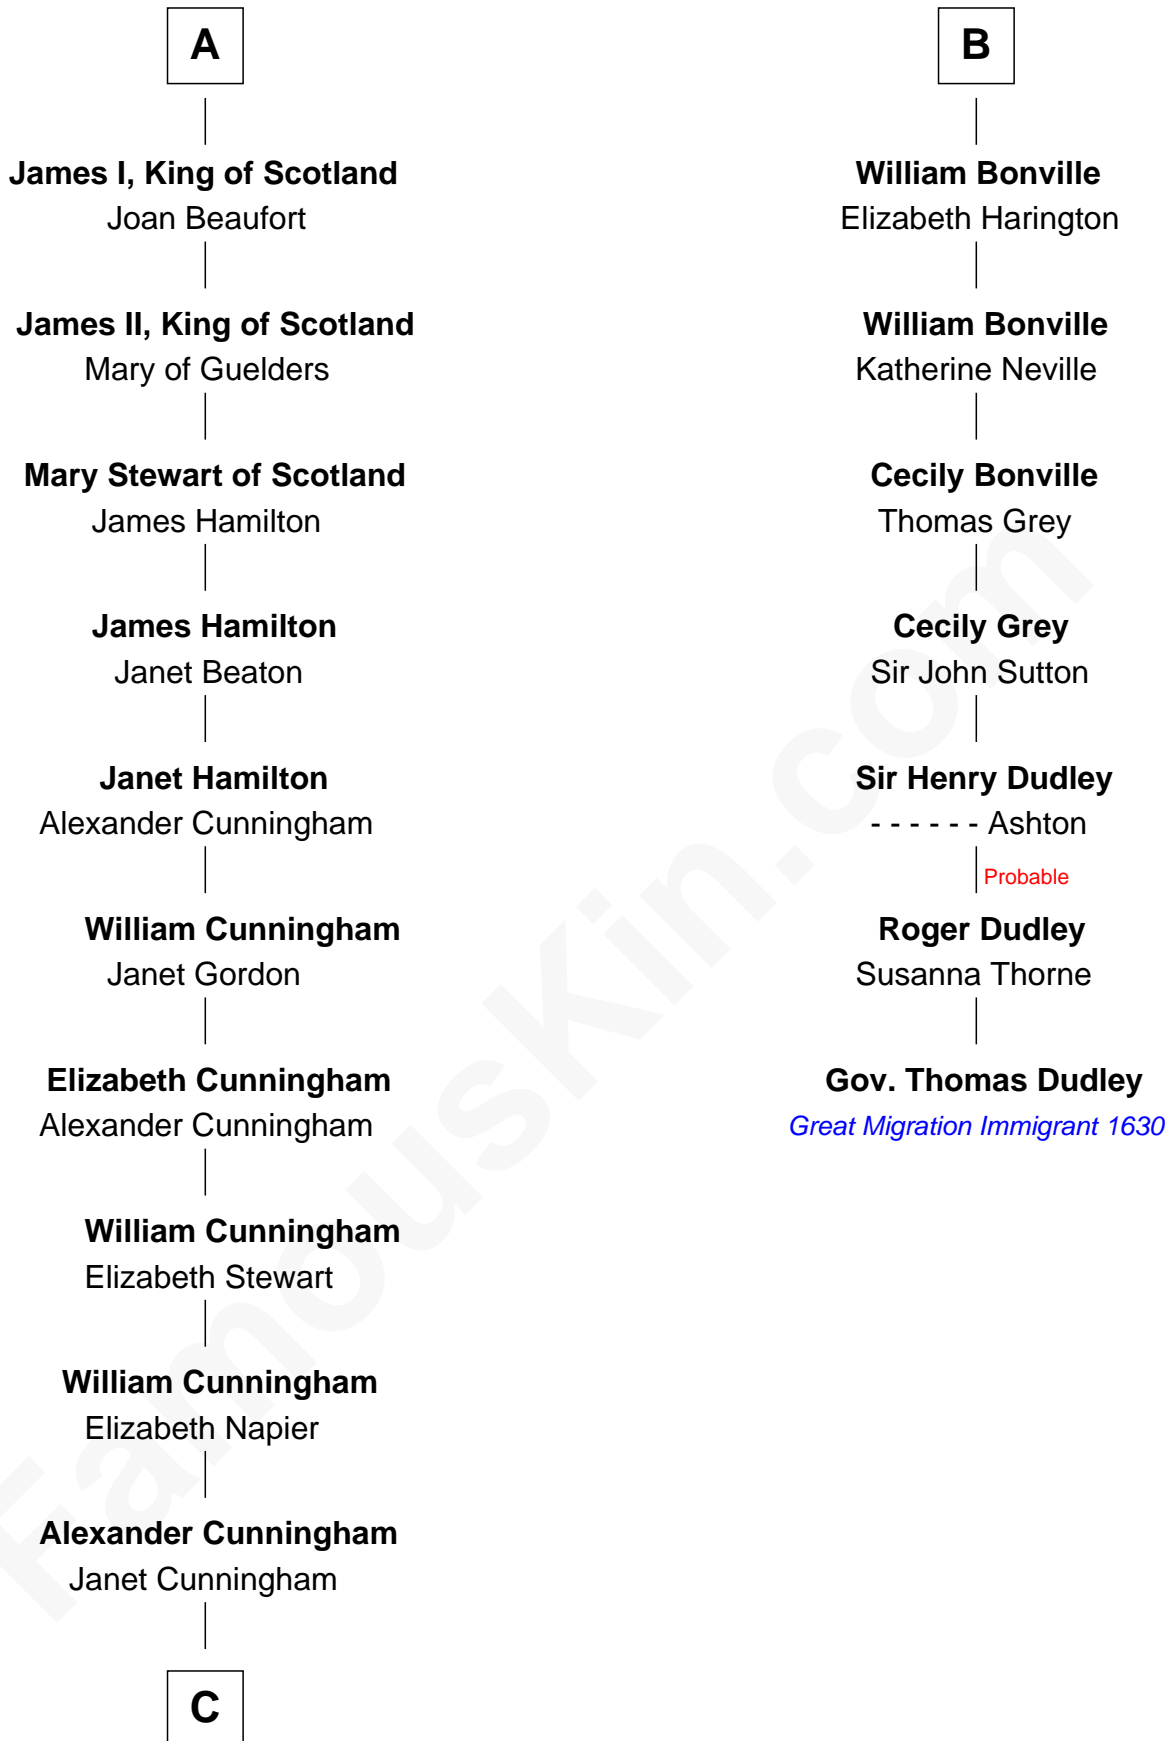

# FamousKin.com Relationship Chart of

**Alexander Hamilton**

*1st U.S. Secretary of the Treasury*

**13th cousin 7 times removed of**

**Gov. Thomas Dudley**

*(1576 - 1653) Great Migration Immigrant 1630*

**C**

—  
**Rebecca Cunningham**

John Hamilton

—  
**Alexander Hamilton**

Elizabeth Pollock

—  
**James A. Hamilton**

Rachel Fawcett

—  
**Alexander Hamilton**

*1st U.S. Secretary of the Treasury*