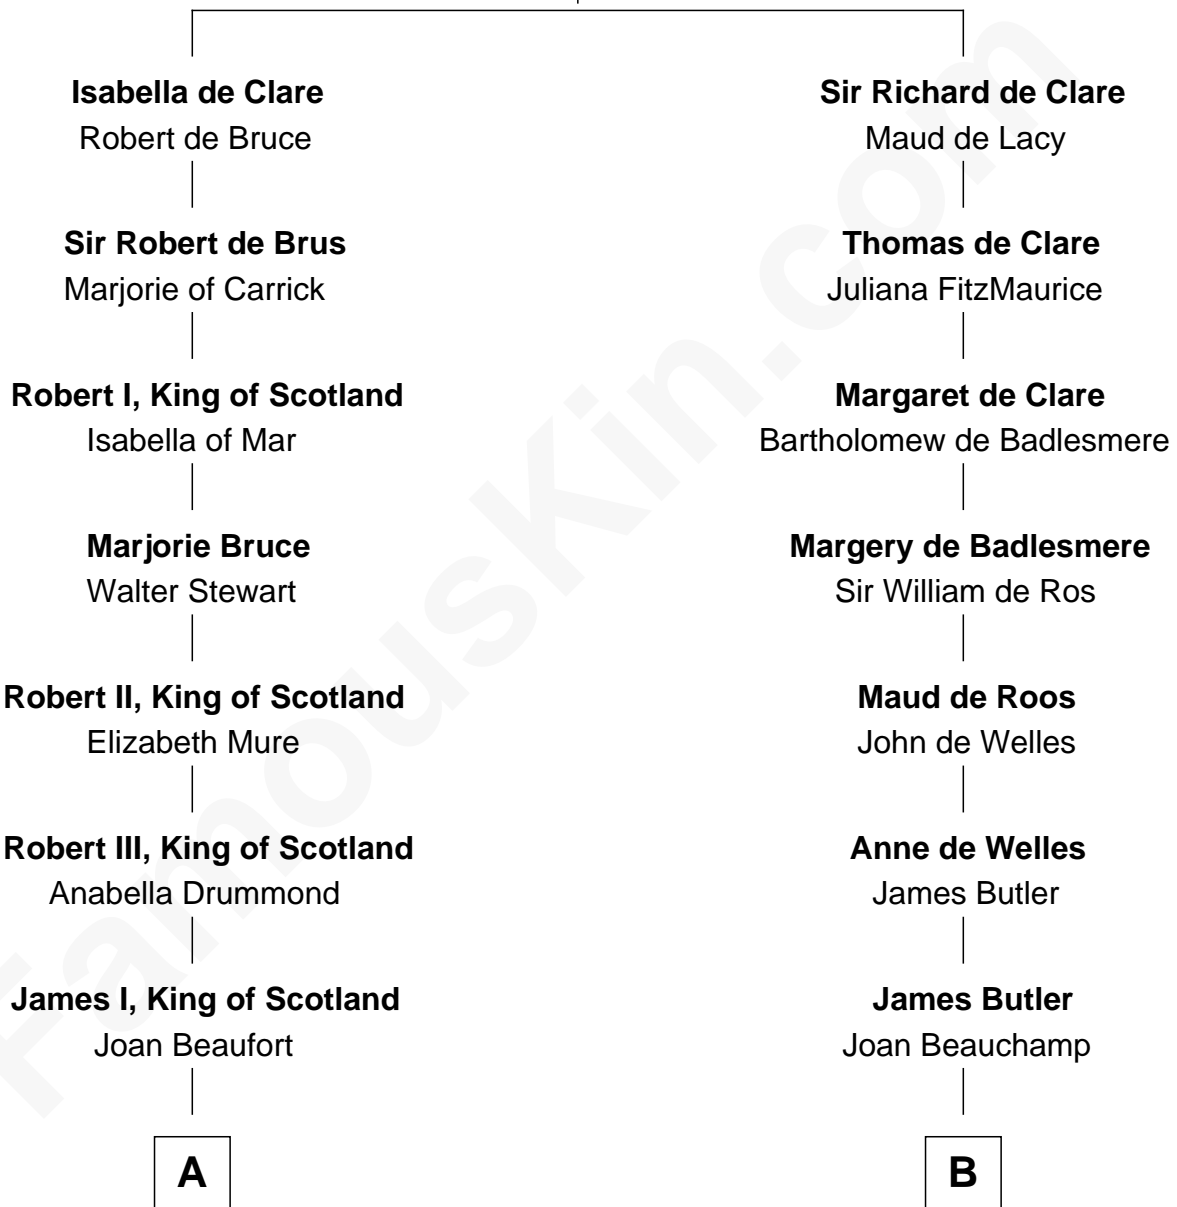

FamousKin.com

Relationship Chart of

Alexander Hamilton

1st U.S. Secretary of the Treasury

10th cousin 9 times removed of

Anne Boleyn

2nd Wife of King Henry VIII

Gilbert de Clare

Isabel Marshal

C

—
Alexander Hamilton

Elizabeth Pollock

—
James A. Hamilton

Rachel Fawcett

—
Alexander Hamilton

1st U.S. Secretary of the Treasury