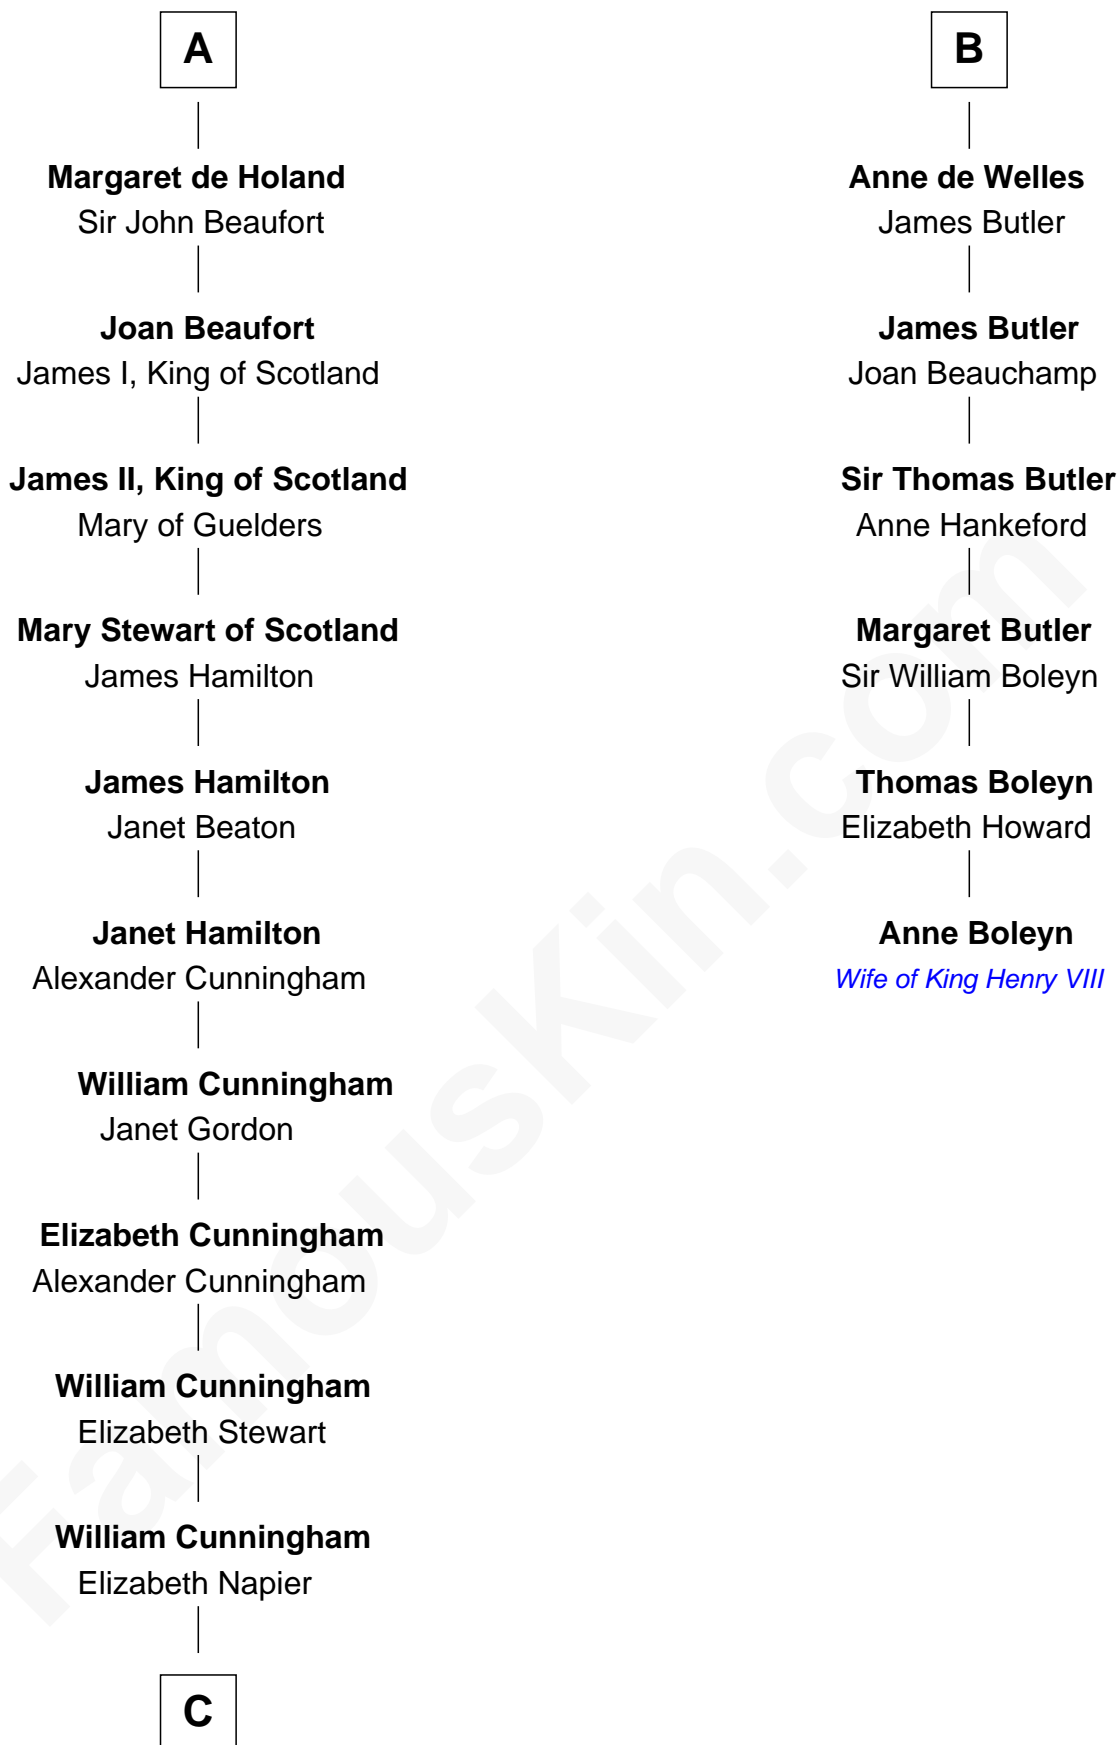

FamousKin.com

Relationship Chart of

Alexander Hamilton

1st U.S. Secretary of the Treasury

12th cousin 9 times removed of

Anne Boleyn

2nd Wife of King Henry VIII

C

—
Alexander Cunningham

Janet Cunningham

—
Rebecca Cunningham

John Hamilton

—
Alexander Hamilton

Elizabeth Pollock

—
James A. Hamilton

Rachel Fawcett