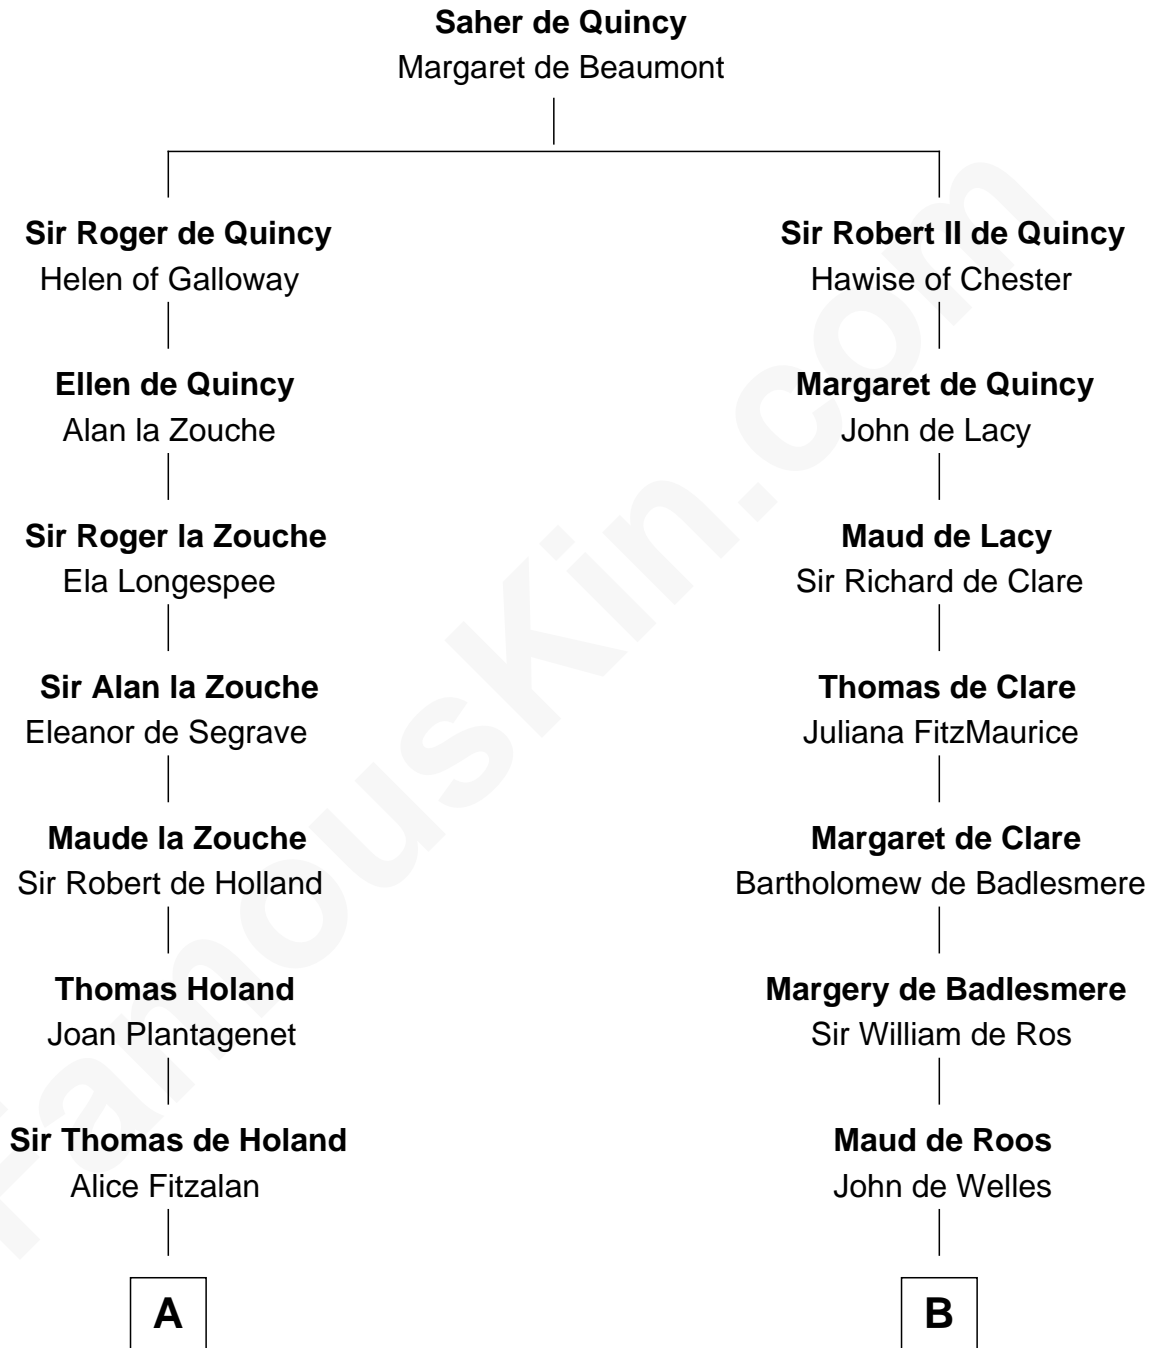

FamousKin.com

Relationship Chart of

Alexander Hamilton

1st U.S. Secretary of the Treasury

12th cousin 9 times removed of

Anne Boleyn

2nd Wife of King Henry VIII

C

—
Alexander Cunningham

Janet Cunningham

—
Rebecca Cunningham

John Hamilton

—
Alexander Hamilton

Elizabeth Pollock

—
James A. Hamilton

Rachel Fawcett