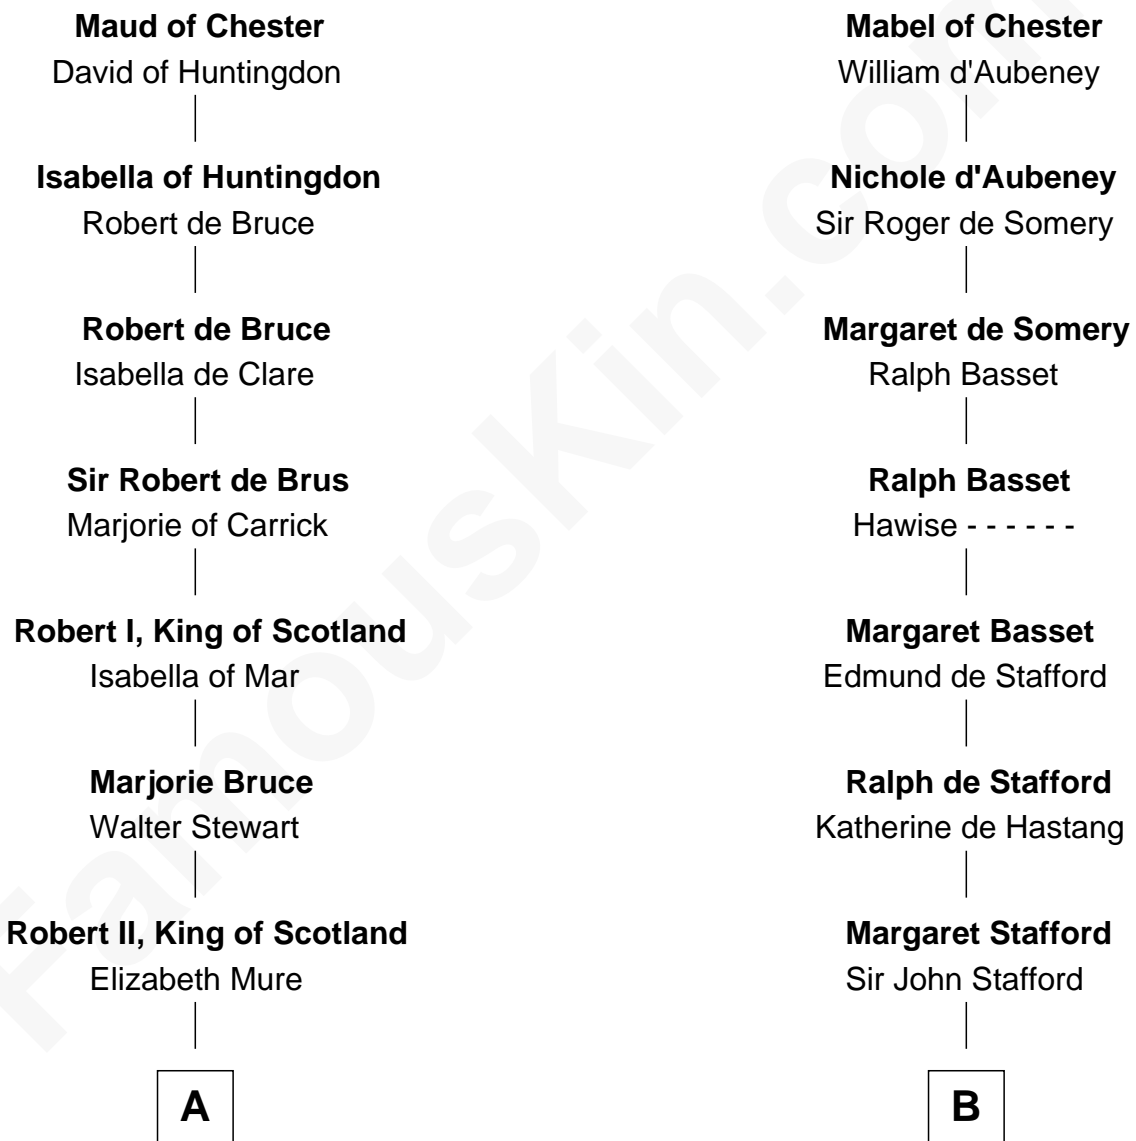

FamousKin.com Relationship Chart of

Alexander Hamilton

1st U.S. Secretary of the Treasury

21st cousin of

Samuel Ward King

15th Governor of Rhode Island

Hugh de Kevelioc
Bertrade de Montfort

C

Alexander Cunningham

Janet Cunningham

Rebecca Cunningham

John Hamilton

Alexander Hamilton

Elizabeth Pollock

James A. Hamilton

Rachel Fawcett

Alexander Hamilton

1st U.S. Secretary of the Treasury

D

Samuel Greene

Mary Gorton

Samuel Greene

Sarah Coggeshall

Mercy Green

John Walton

Welthian Walton

William Borden King

Samuel Ward King

15th Governor of Rhode Island

FamousKin.com