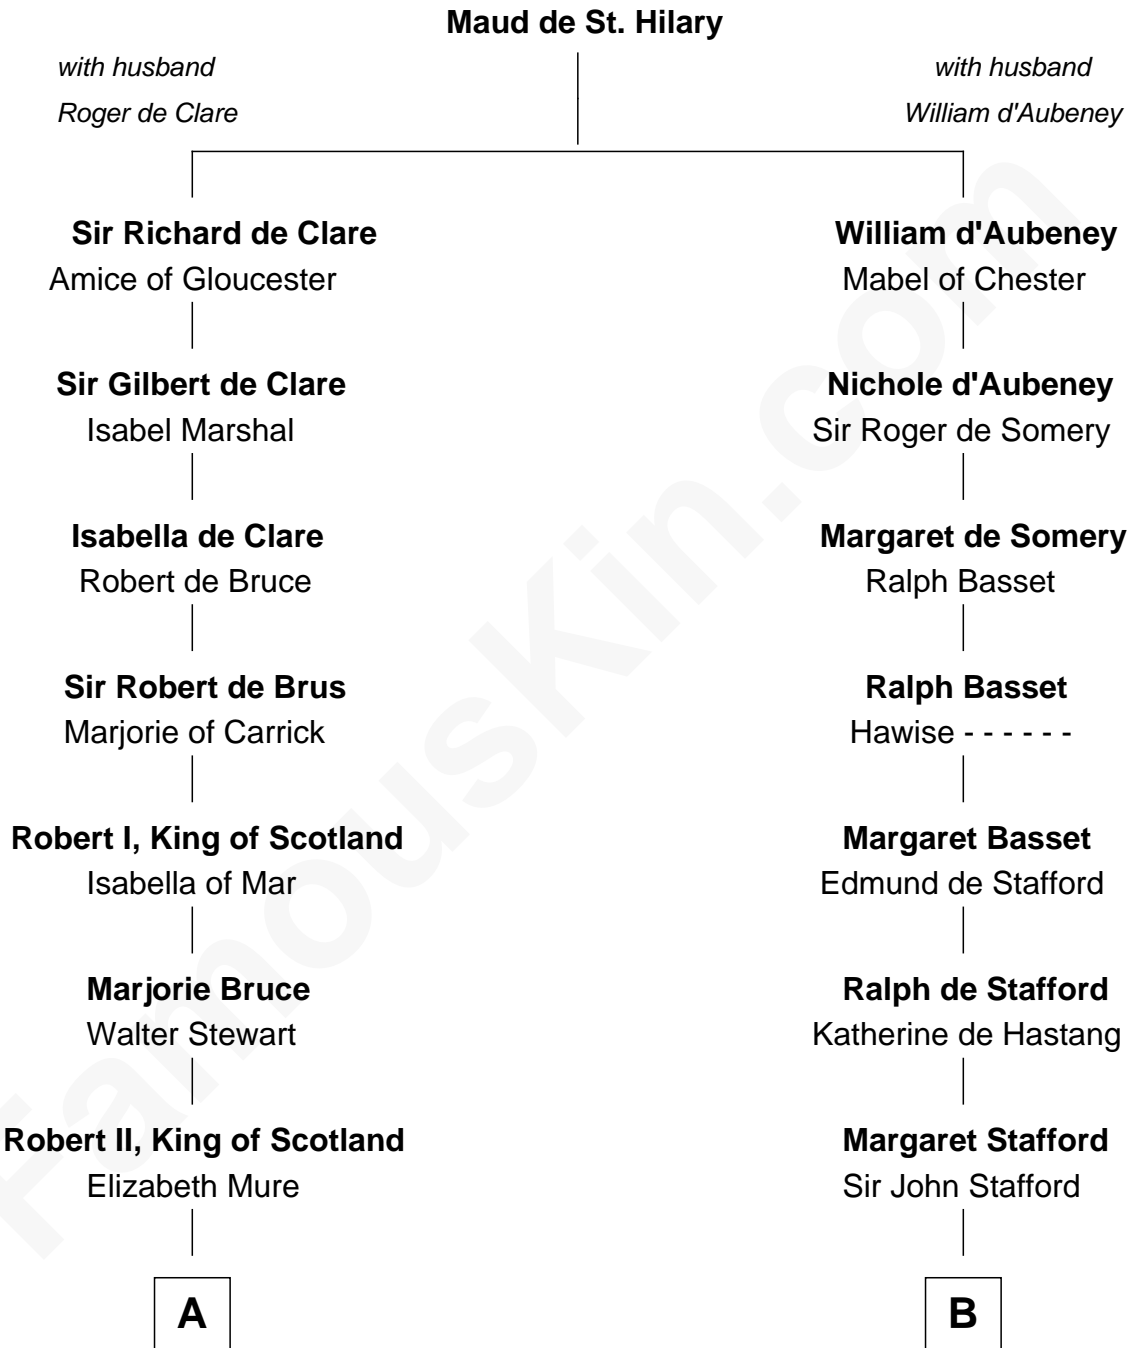

FamousKin.com Relationship Chart of

Alexander Hamilton

1st U.S. Secretary of the Treasury

21st cousin of

Samuel Ward King

15th Governor of Rhode Island

C

Alexander Cunningham

Janet Cunningham

Rebecca Cunningham

John Hamilton

Alexander Hamilton

Elizabeth Pollock

James A. Hamilton

Rachel Fawcett

Alexander Hamilton

Welthian Walton

William Borden King

Samuel Ward King

15th Governor of Rhode Island

FamousKin.com