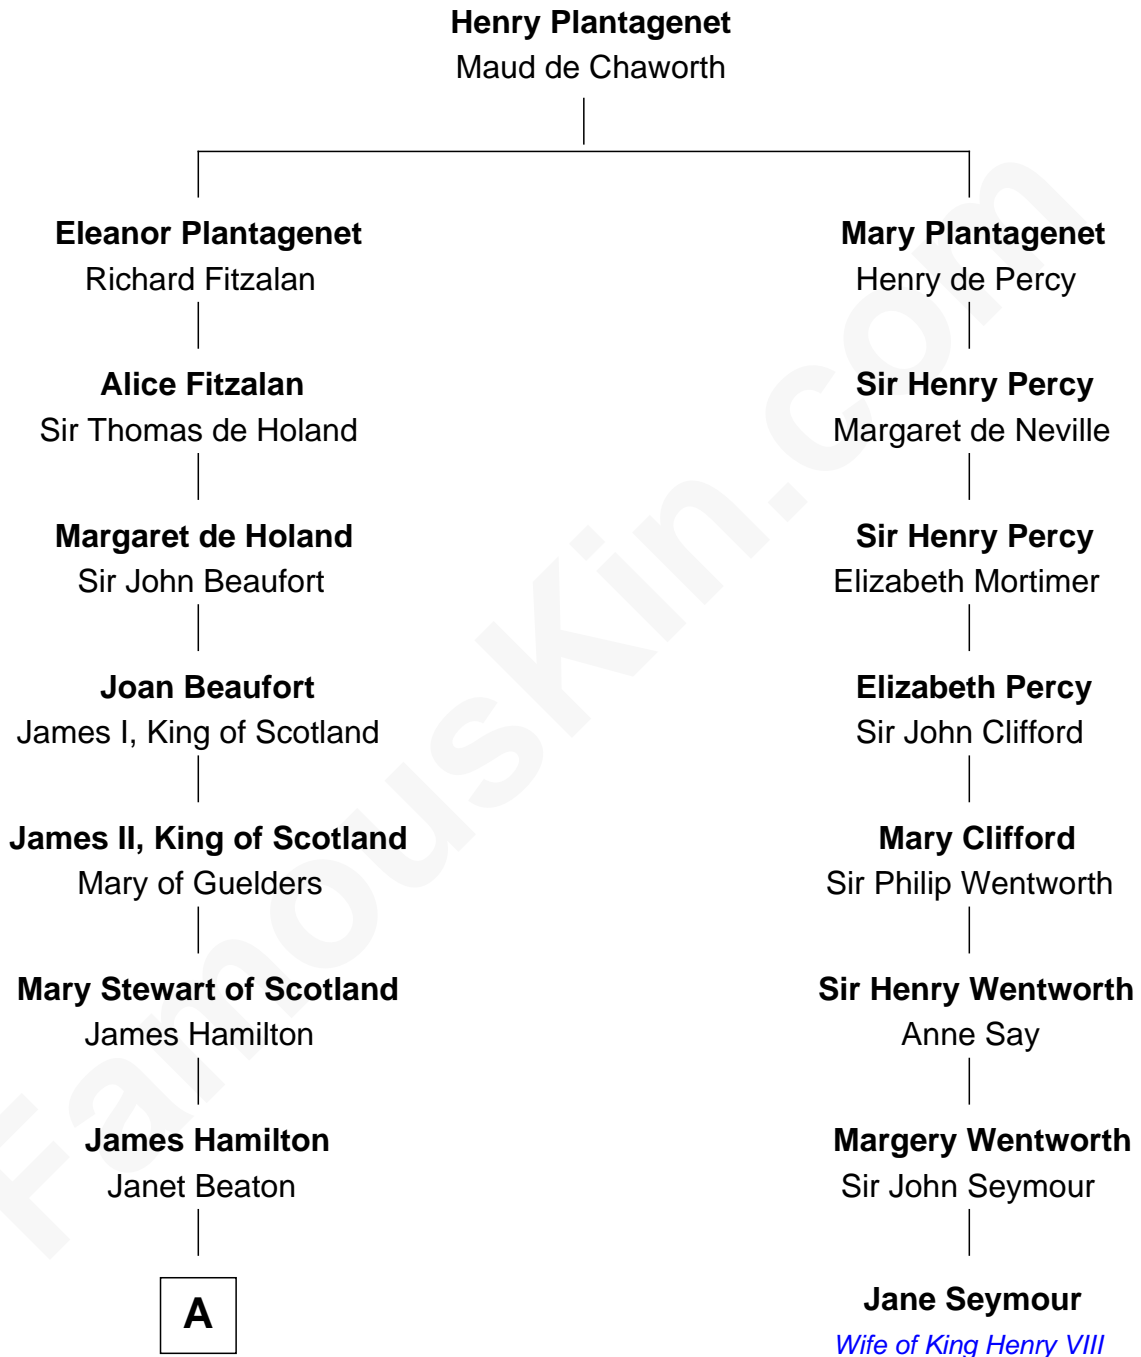

# FamousKin.com Relationship Chart of

**Alexander Hamilton**

*1st U.S. Secretary of the Treasury*

7th cousin 9 times removed of

**Jane Seymour**

*3rd Wife of King Henry VIII*

**A**

**Janet Hamilton**

Alexander Cunningham

**William Cunningham**

Janet Gordon

**Elizabeth Cunningham**

Alexander Cunningham

**William Cunningham**

Elizabeth Stewart

**William Cunningham**

Elizabeth Napier

**Alexander Cunningham**

Janet Cunningham

**Rebecca Cunningham**

John Hamilton

**Alexander Hamilton**

Elizabeth Pollock

**James A. Hamilton**

Rachel Fawcett

**Alexander Hamilton**

*1st U.S. Secretary of the Treasury*