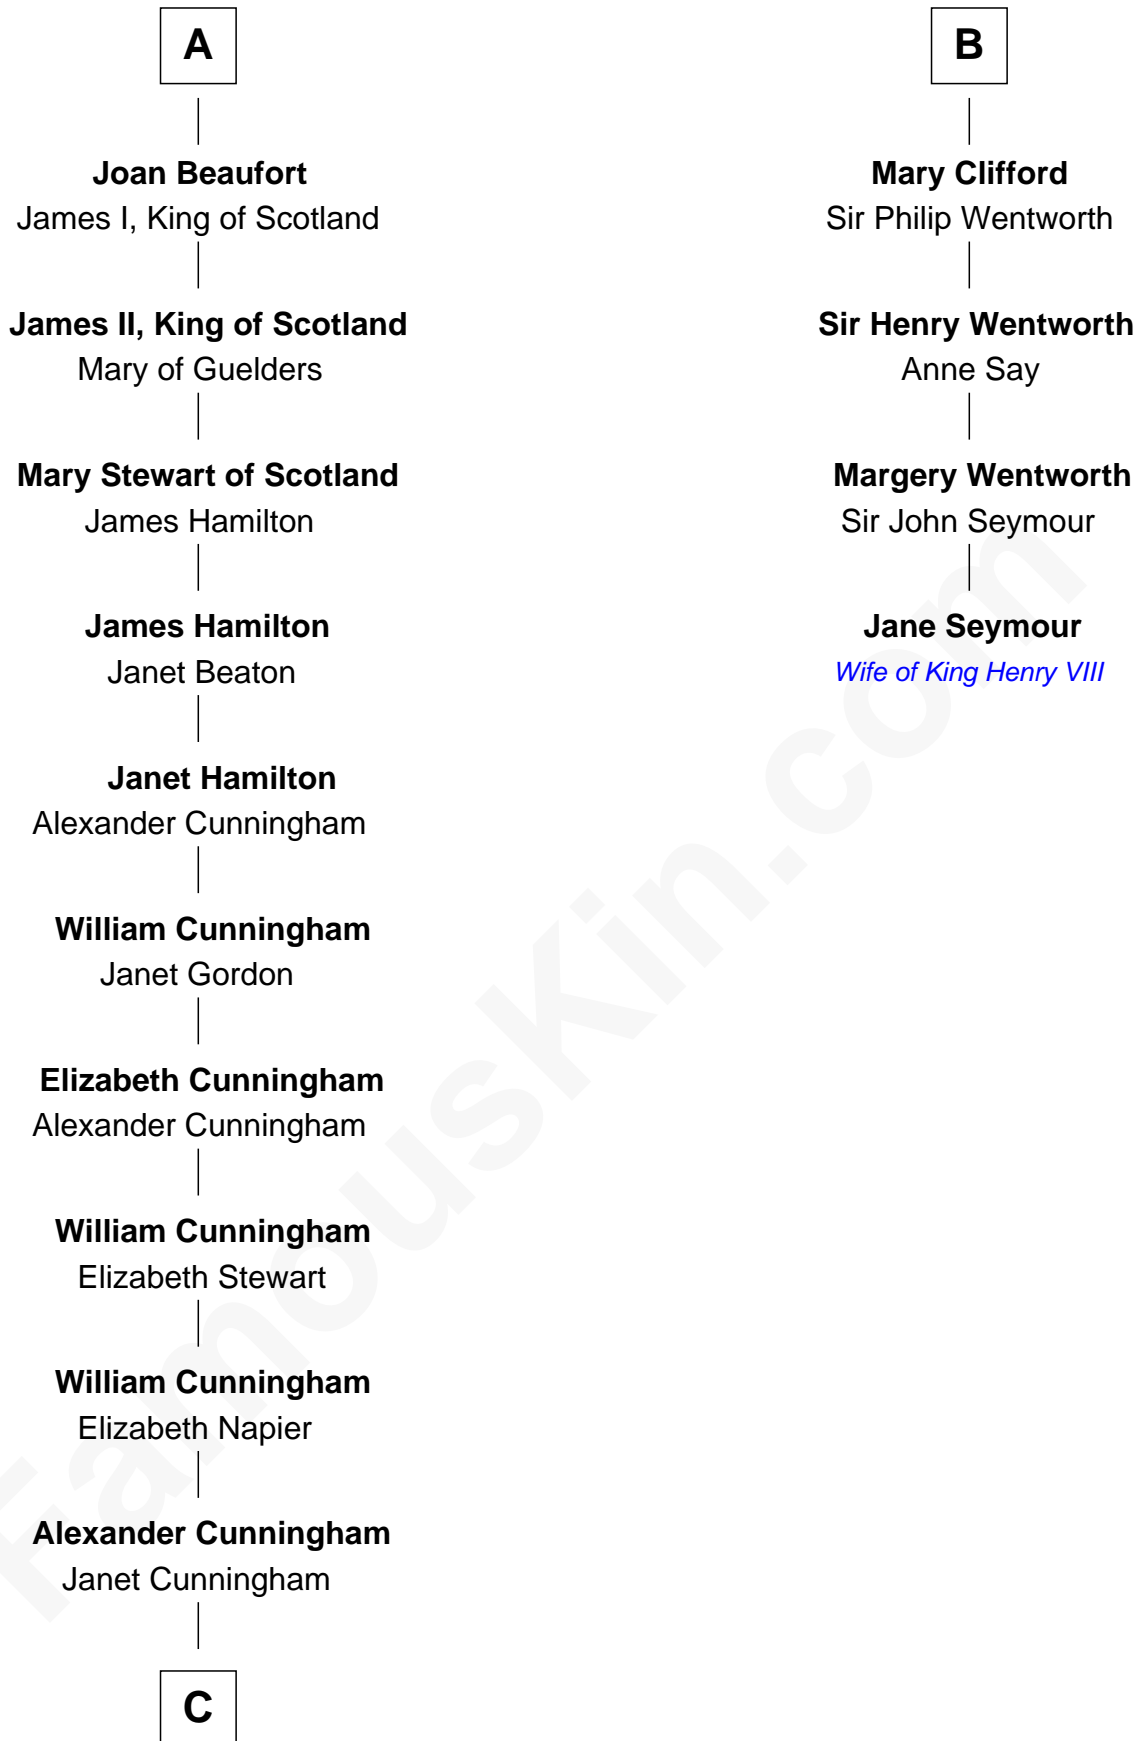

FamousKin.com Relationship Chart of

Alexander Hamilton

1st U.S. Secretary of the Treasury

10th cousin 10 times removed of

Jane Seymour

3rd Wife of King Henry VIII

Sir William Longespee

Ela of Salisbury

Stephen Longespee
Emmeline de Ridelisford

Ela Longespee
Sir Roger la Zouche

Sir Alan la Zouche
Eleanor de Segrave

Maude la Zouche
Sir Robert de Holland

Thomas Holand
Joan Plantagenet

Sir Thomas de Holand
Alice Fitzalan

Margaret de Holand
Sir John Beaufort

A

William Longespee
Idoine de Camville

Ela Longespee
Sir James de Audley

Sir Hugh I de Audley
Iseult de Mortimer

Alice de Audley
Sir Ralph de Neville

Margaret de Neville
Sir Henry Percy

Sir Henry Percy
Elizabeth Mortimer

Elizabeth Percy
Sir John Clifford

B

C

—
Rebecca Cunningham

John Hamilton

—
Alexander Hamilton

Elizabeth Pollock