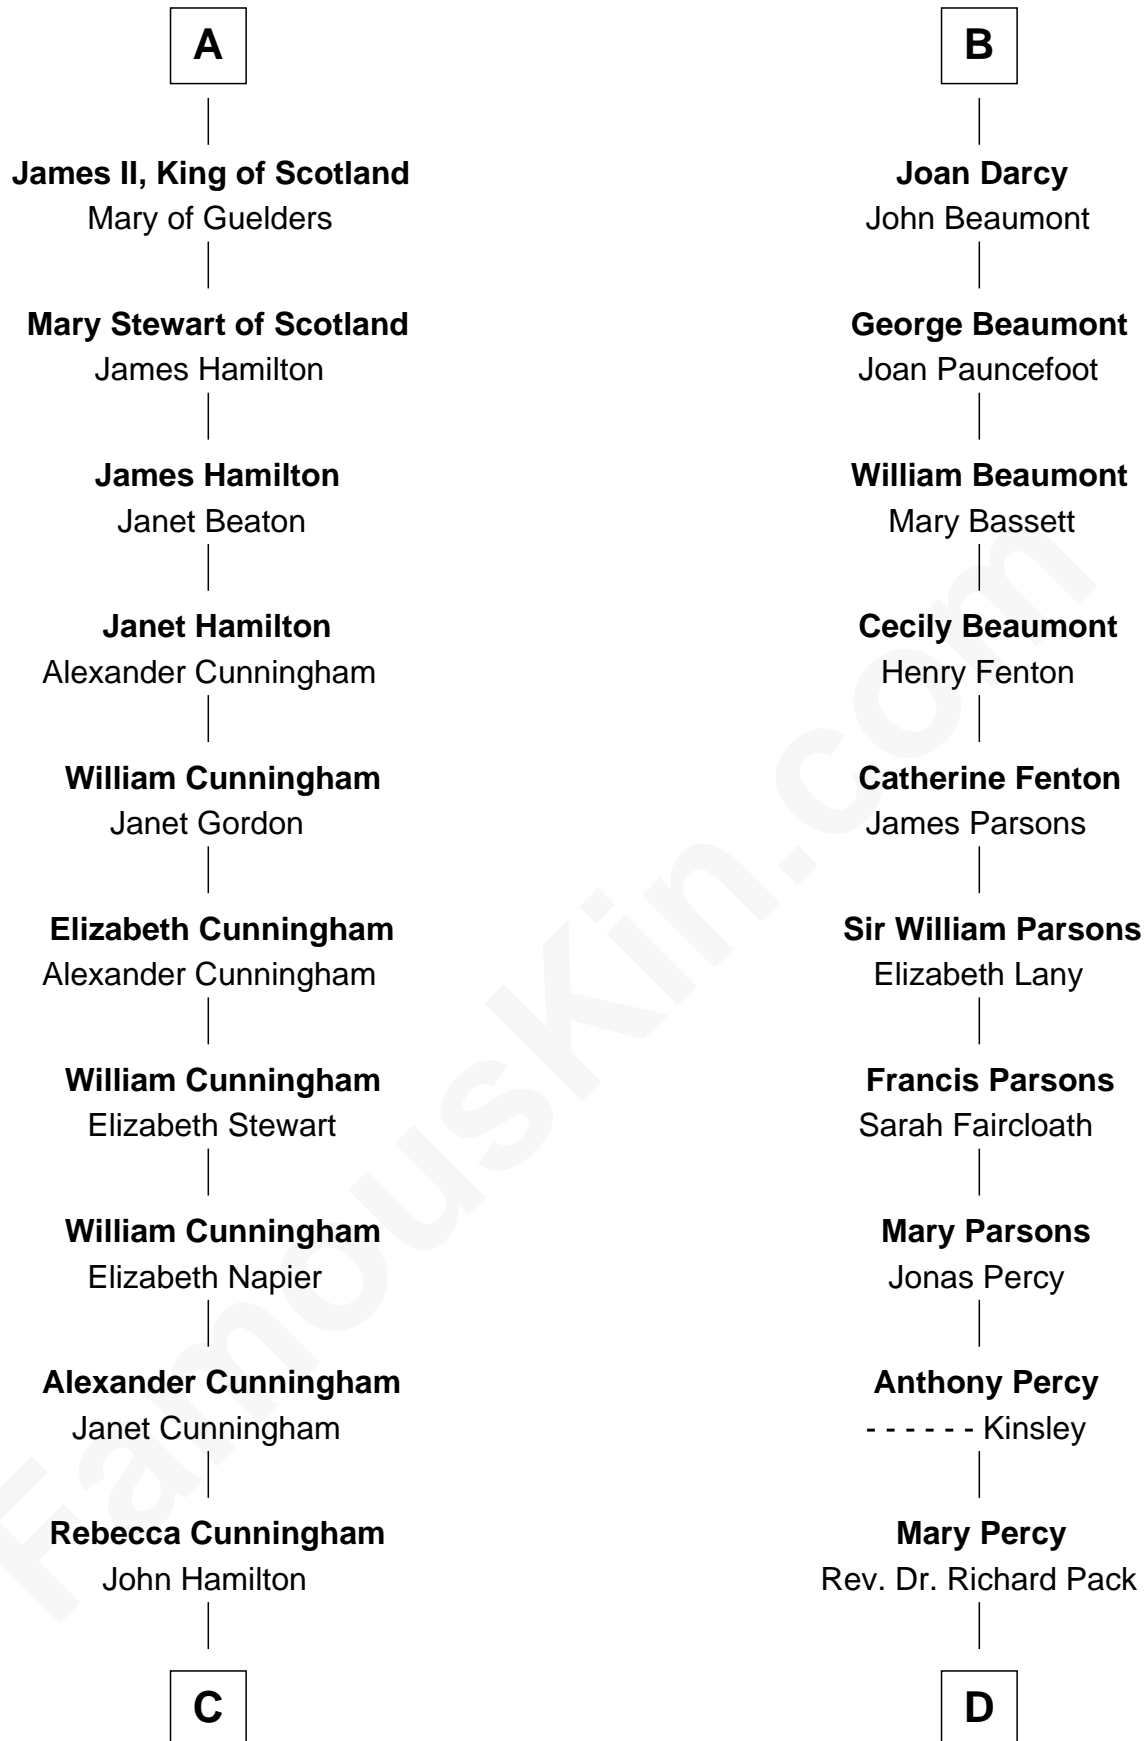

FamousKin.com Relationship Chart of

Alexander Hamilton

1st U.S. Secretary of the Treasury

19th cousin 1 time removed of

Sir Arthur Conan Doyle

Author, "Sherlock Holmes"

Sir John FitzGeoffrey

Isabel le Bigod

C

Alexander Hamilton

Elizabeth Pollock

James A. Hamilton

Rachel Fawcett

Alexander Hamilton

1st U.S. Secretary of the Treasury

D

William Pack

Catherine Scott

Catherine Pack

William Foley

Mary Josephine Elizabeth Foley

Charles Altamont Doyle

Sir Arthur Conan Doyle

Author, "Sherlock Holmes"