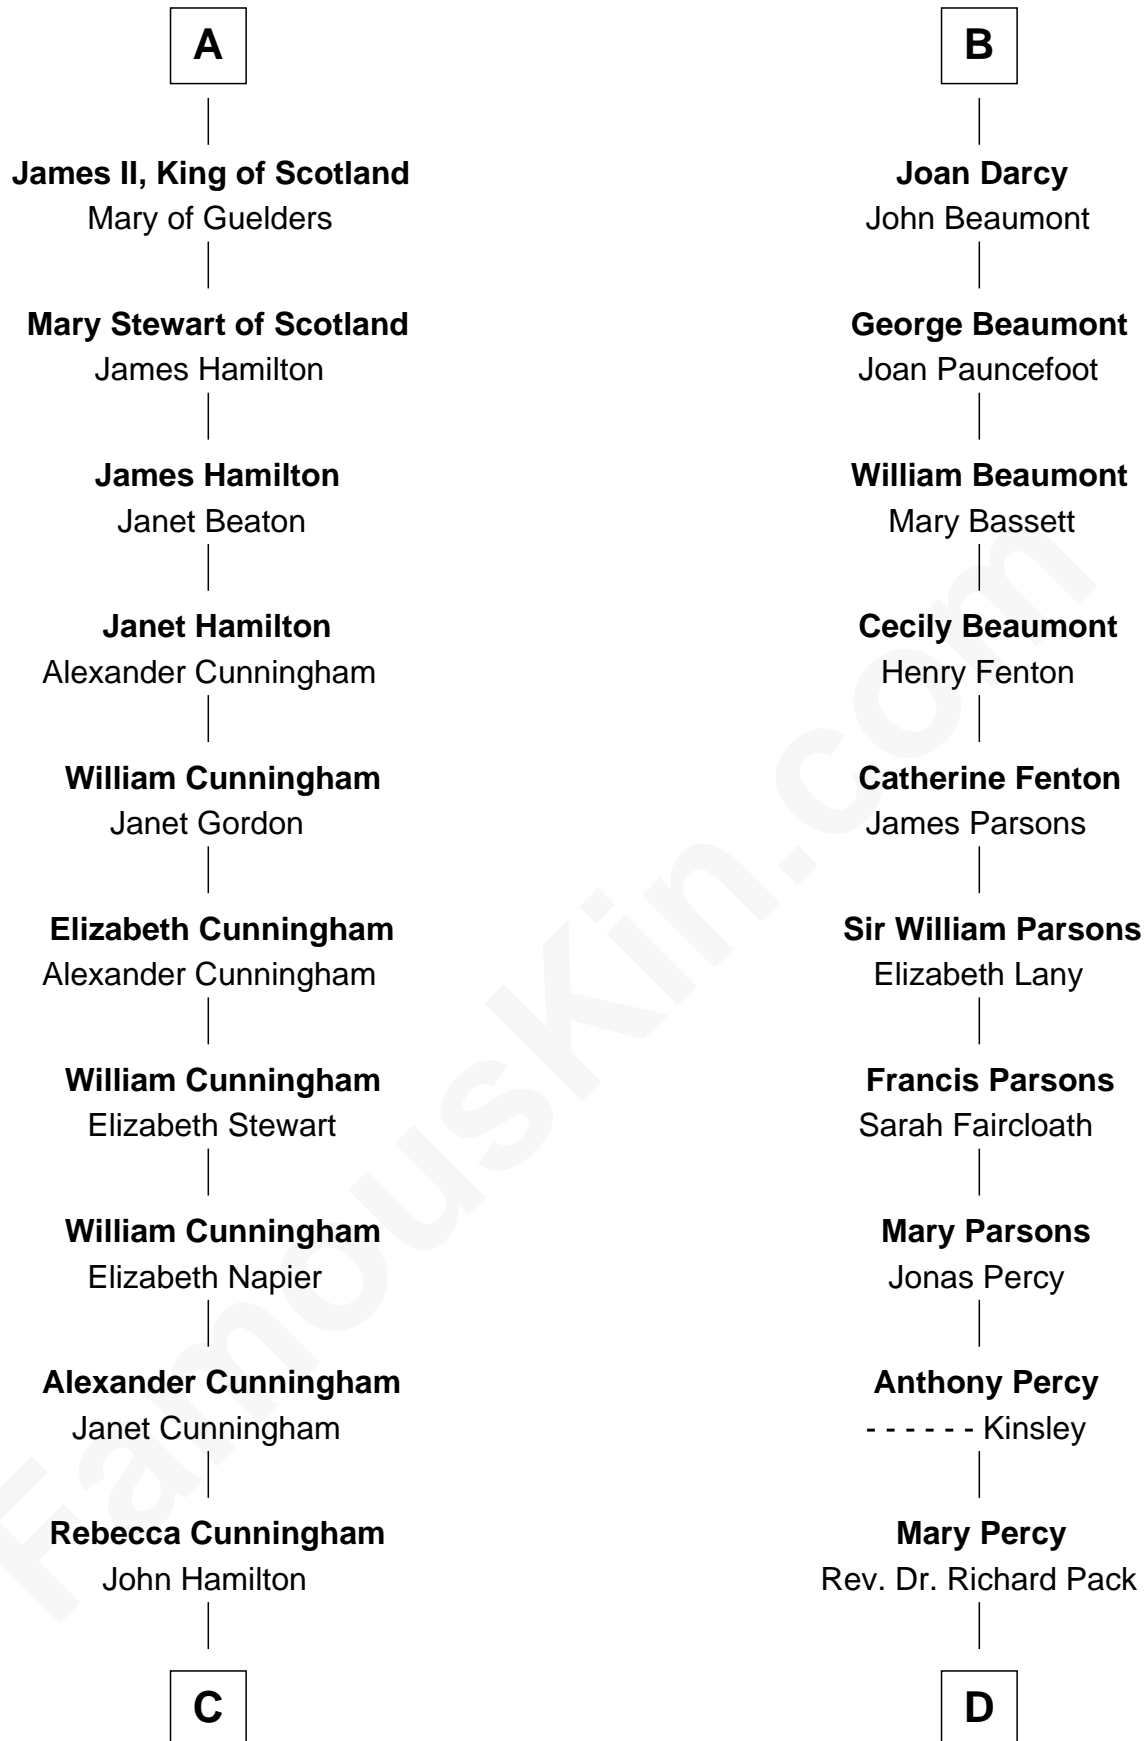

FamousKin.com Relationship Chart of

Alexander Hamilton

1st U.S. Secretary of the Treasury

19th cousin 1 time removed of

Sir Arthur Conan Doyle

Author, "Sherlock Holmes"

Sir William de Beauchamp

with wife
Isabel Mauduit

Ann le Botiler

Maud de Chaworth

Henry Plantagenet

Richard Talbot

Elizabeth Comyn

Eleanor Plantagenet

Richard Fitzalan

Sir Gilbert Talbot

Pernel le Boteler

Alice Fitzalan

Sir Thomas de Holand

Elizabeth Talbot

Sir Henry de Grey

Margaret de Holand

Sir John Beaufort

Margaret de Grey

Sir John Darcy

Joan Beaufort

James I, King of Scotland

John Darcy

Joan de Greystoke

A

B

C