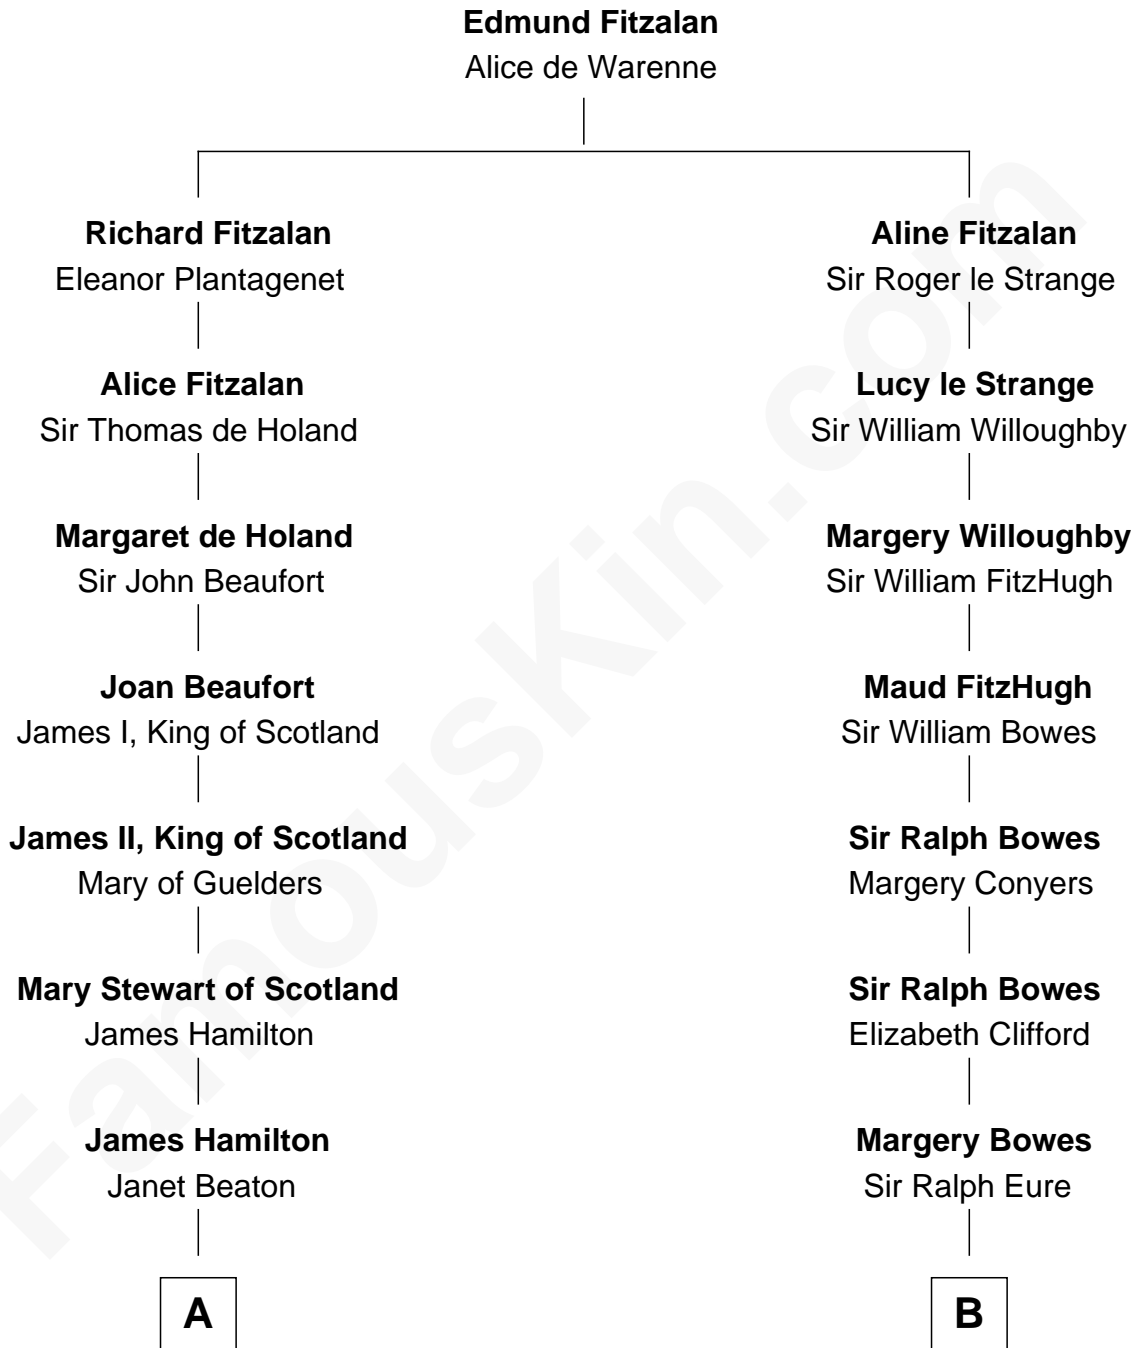

## Relationship Chart of

### Alexander Hamilton

1st U.S. Secretary of the Treasury

16th cousin 4 times removed of

**Bob Taft**

67th Governor of Ohio

**C**

**William Howard Taft**

Helen Louise Herron

**Robert Alphonso Taft**

Martha Wheaton Bowers

**Robert Alphonso Taft**

Blanca Duncan Noël

**Bob Taft**

*67th Governor of Ohio*

FamousKin.com