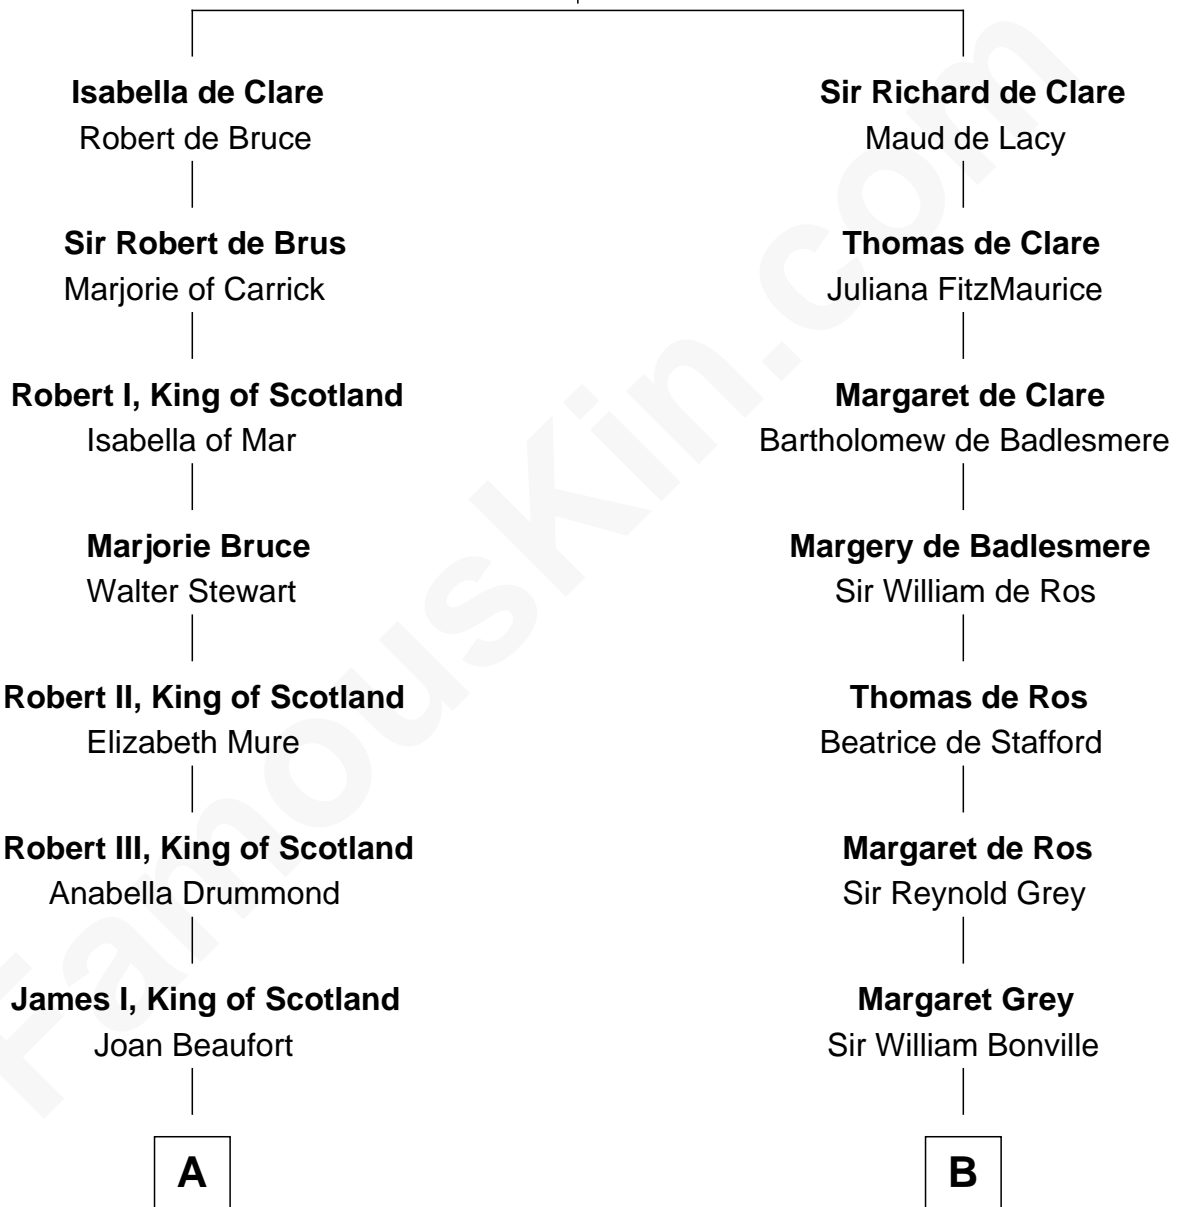

FamousKin.com Relationship Chart of

Alexander Hamilton

1st U.S. Secretary of the Treasury

19th cousin of

Jane (Appleton) Pierce

First Lady of President Franklin Pierce

Gilbert de Clare

Isabel Marshal

C

Alexander Hamilton

Elizabeth Pollock

James A. Hamilton

Rachel Fawcett

Alexander Hamilton

1st U.S. Secretary of the Treasury

D