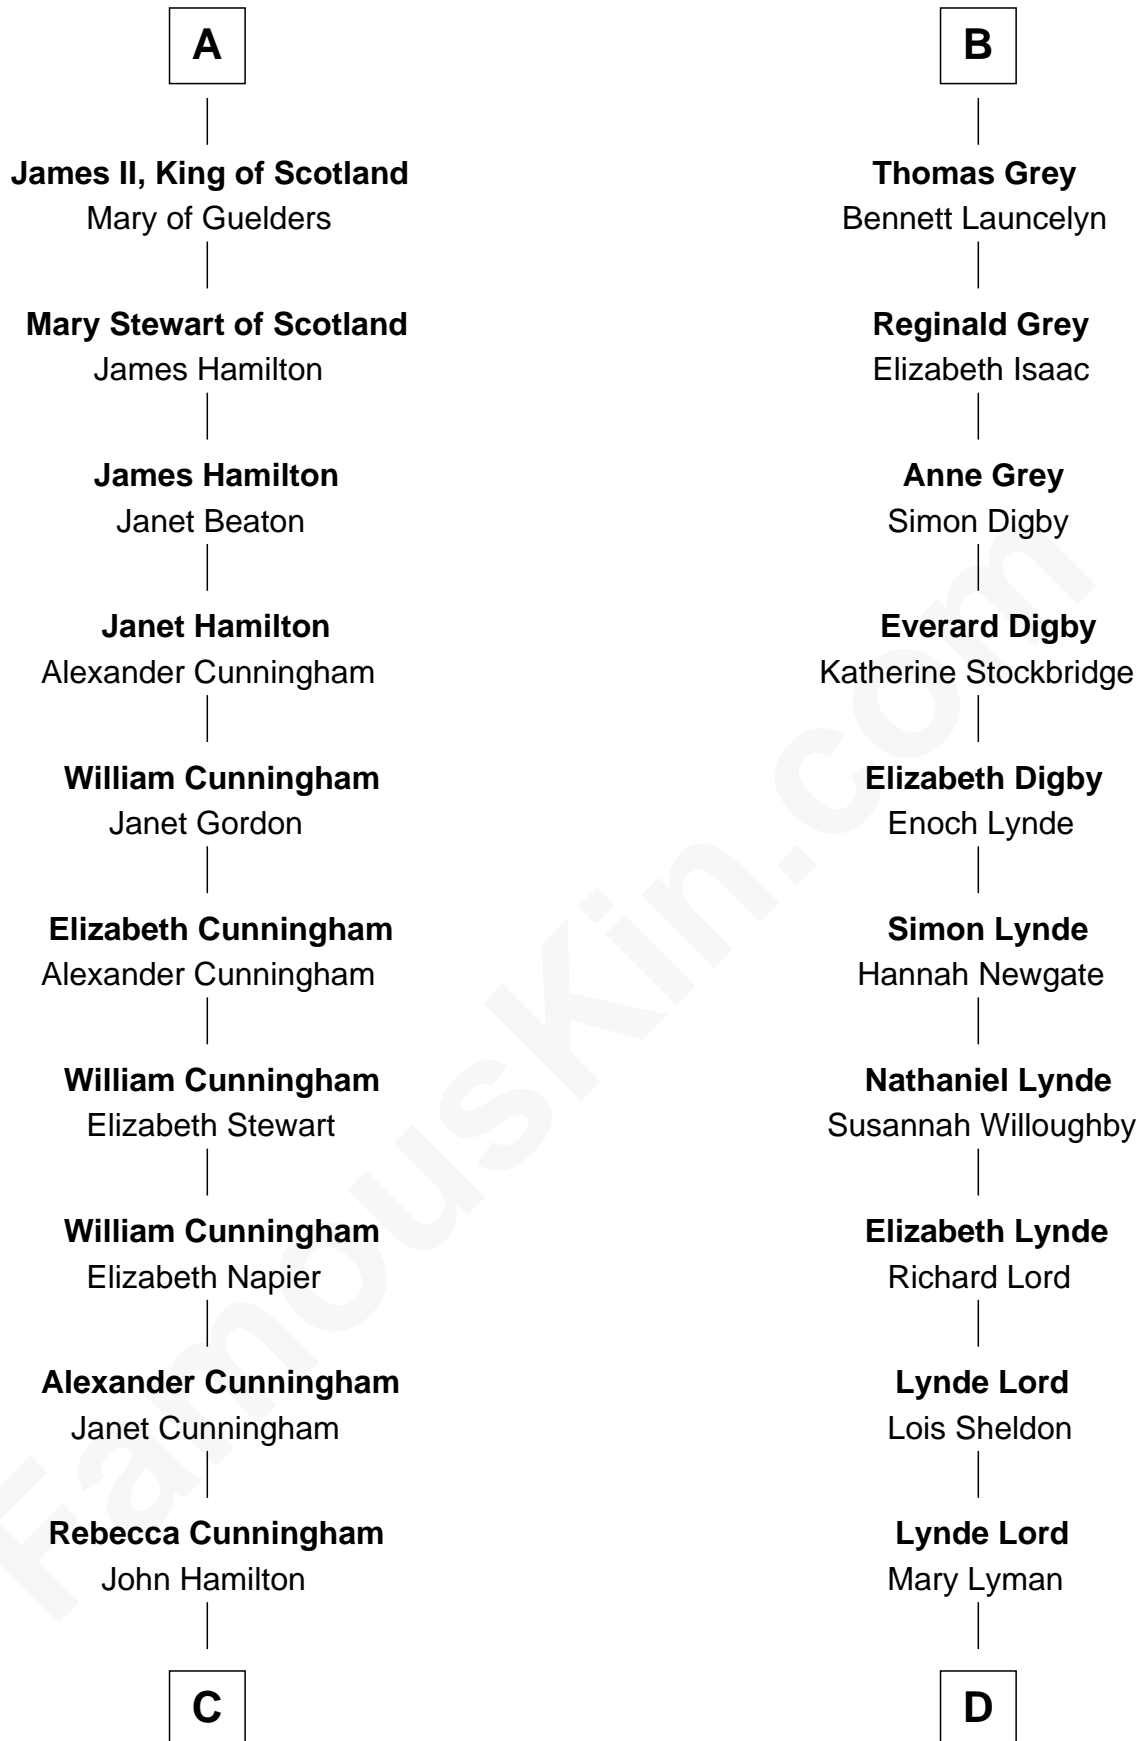

FamousKin.com Relationship Chart of

Alexander Hamilton

1st U.S. Secretary of the Treasury

19th cousin 2 times removed of

Henry Sturgis Morgan

Co-Founder of Morgan Stanley

C

Alexander Hamilton

Elizabeth Pollock

James A. Hamilton

Rachel Fawcett

Alexander Hamilton

1st U.S. Secretary of the Treasury

D

Mary Sheldon Lord

John Pierpont

Juliet Pierpont

Junius Spencer Morgan

John Pierpont Morgan

Frances Louisa Tracy

John Pierpont Morgan

Jane Norton Grew

Henry Sturgis Morgan

Co-Founder of Morgan Stanley