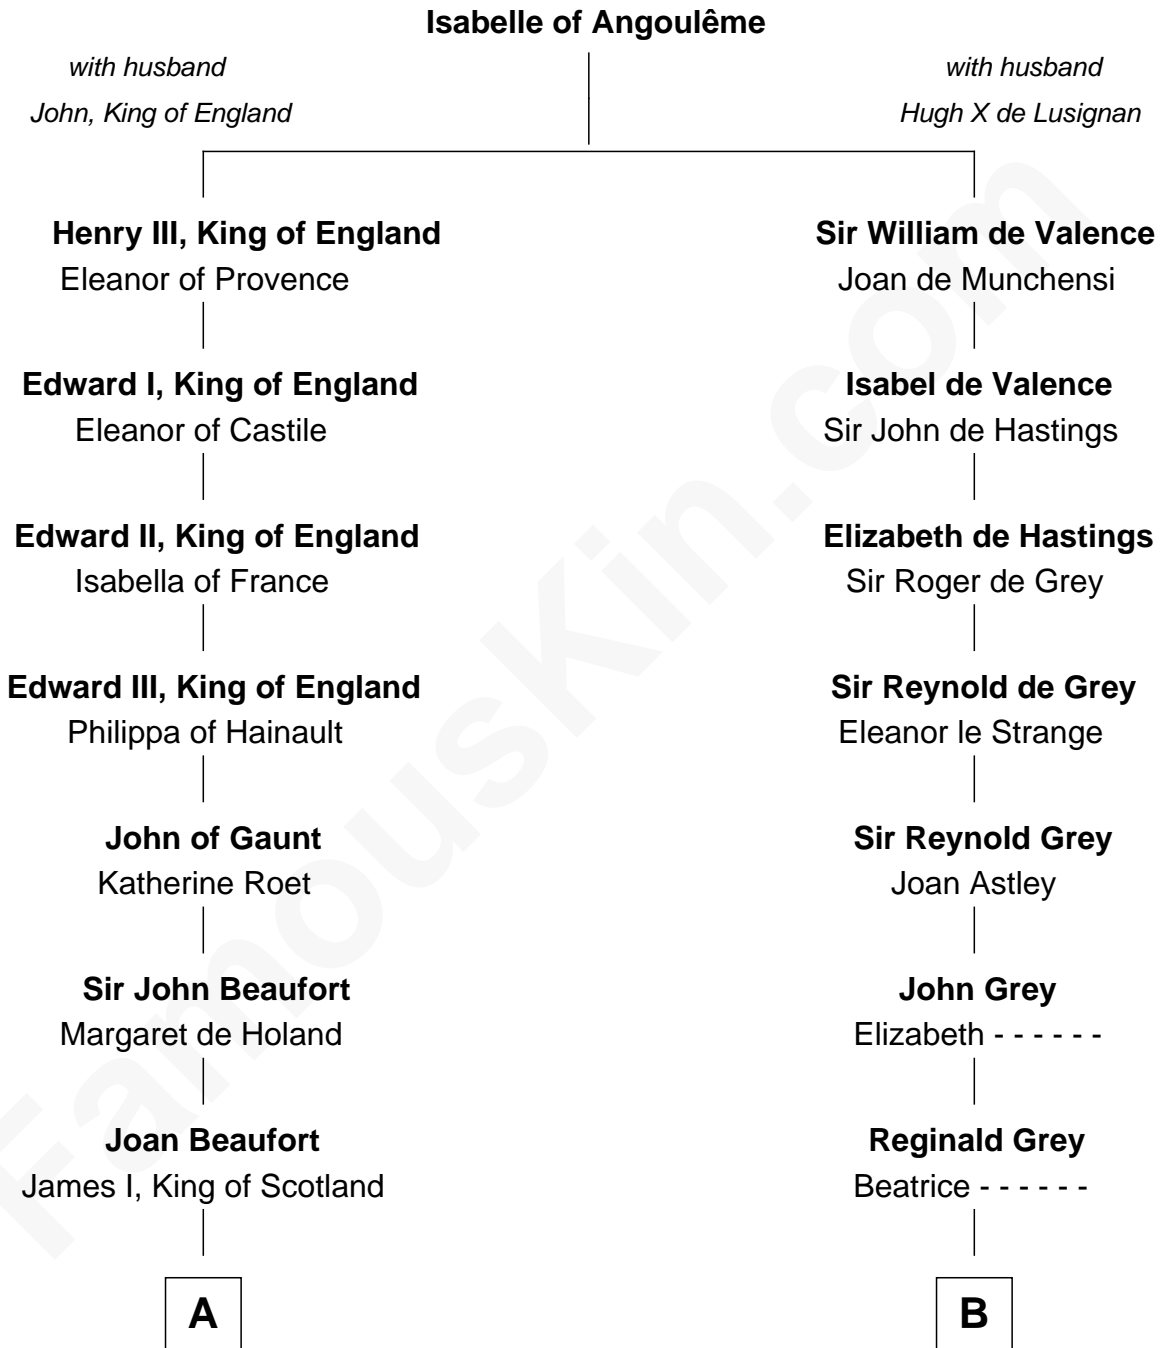

FamousKin.com Relationship Chart of

Alexander Hamilton

1st U.S. Secretary of the Treasury

19th cousin 2 times removed of

Henry Sturgis Morgan

Co-Founder of Morgan Stanley

C

Alexander Hamilton

Elizabeth Pollock

James A. Hamilton

Rachel Fawcett

Alexander Hamilton

1st U.S. Secretary of the Treasury

D

Mary Sheldon Lord

John Pierpont