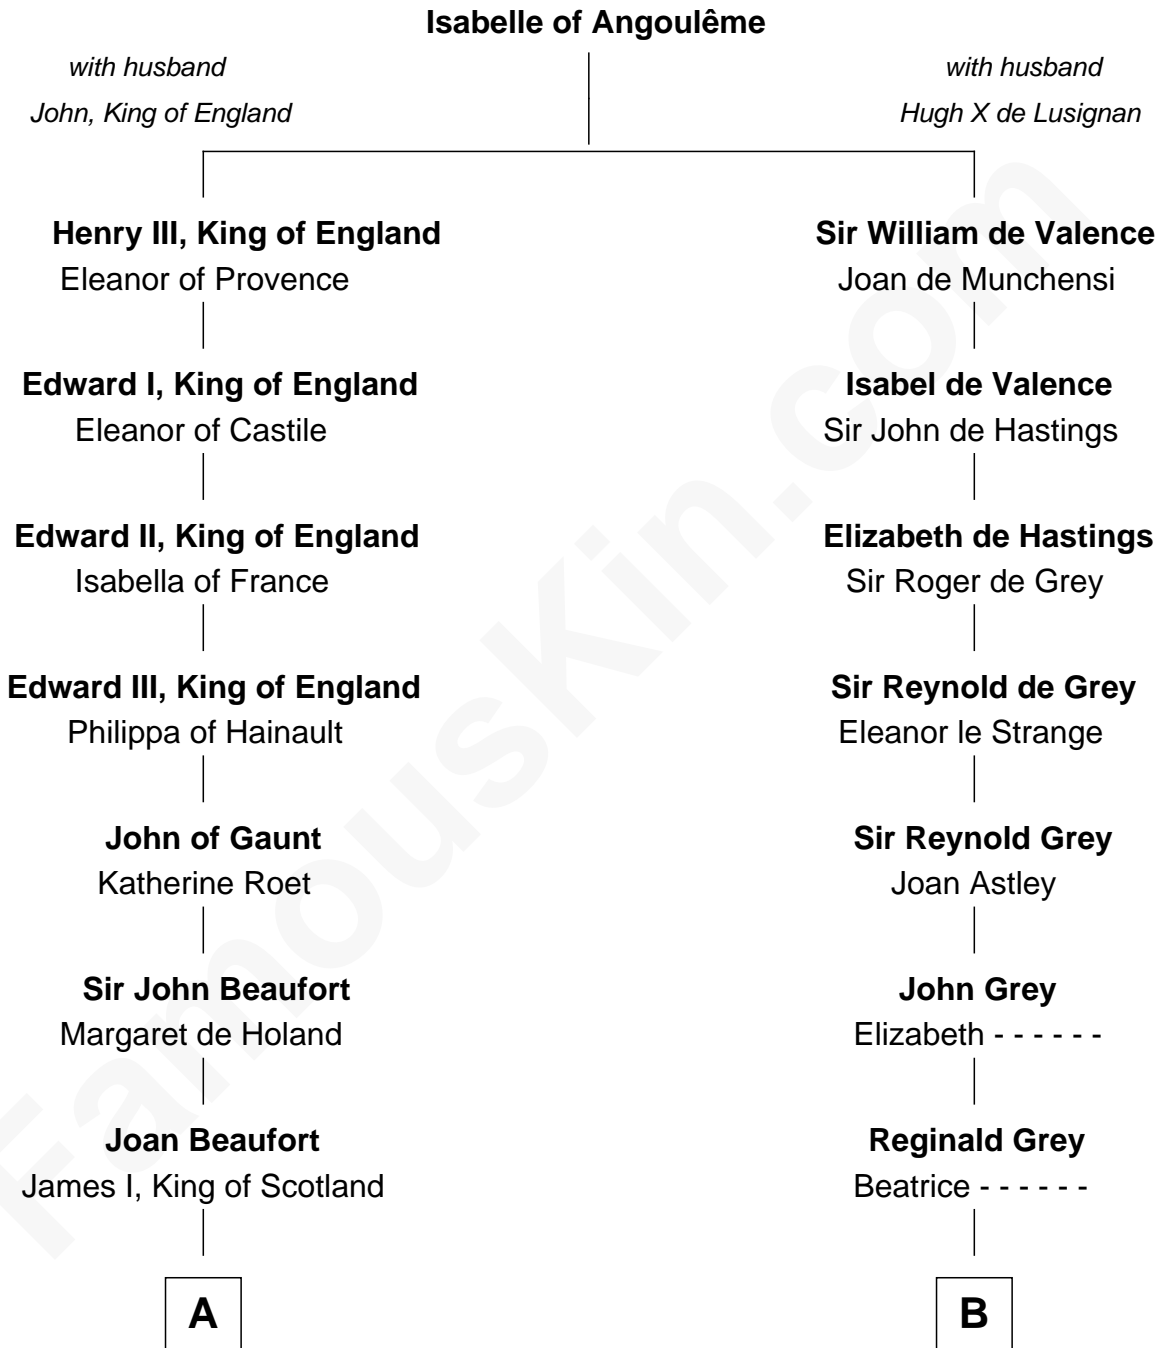

FamousKin.com

Relationship Chart of

Alexander Hamilton

1st U.S. Secretary of the Treasury

19th cousin 1 time removed of

J.P. Morgan, Jr.

American Banker and Philanthropist

C

Alexander Hamilton

Elizabeth Pollock

James A. Hamilton

Rachel Fawcett

Alexander Hamilton

1st U.S. Secretary of the Treasury

D

Mary Sheldon Lord