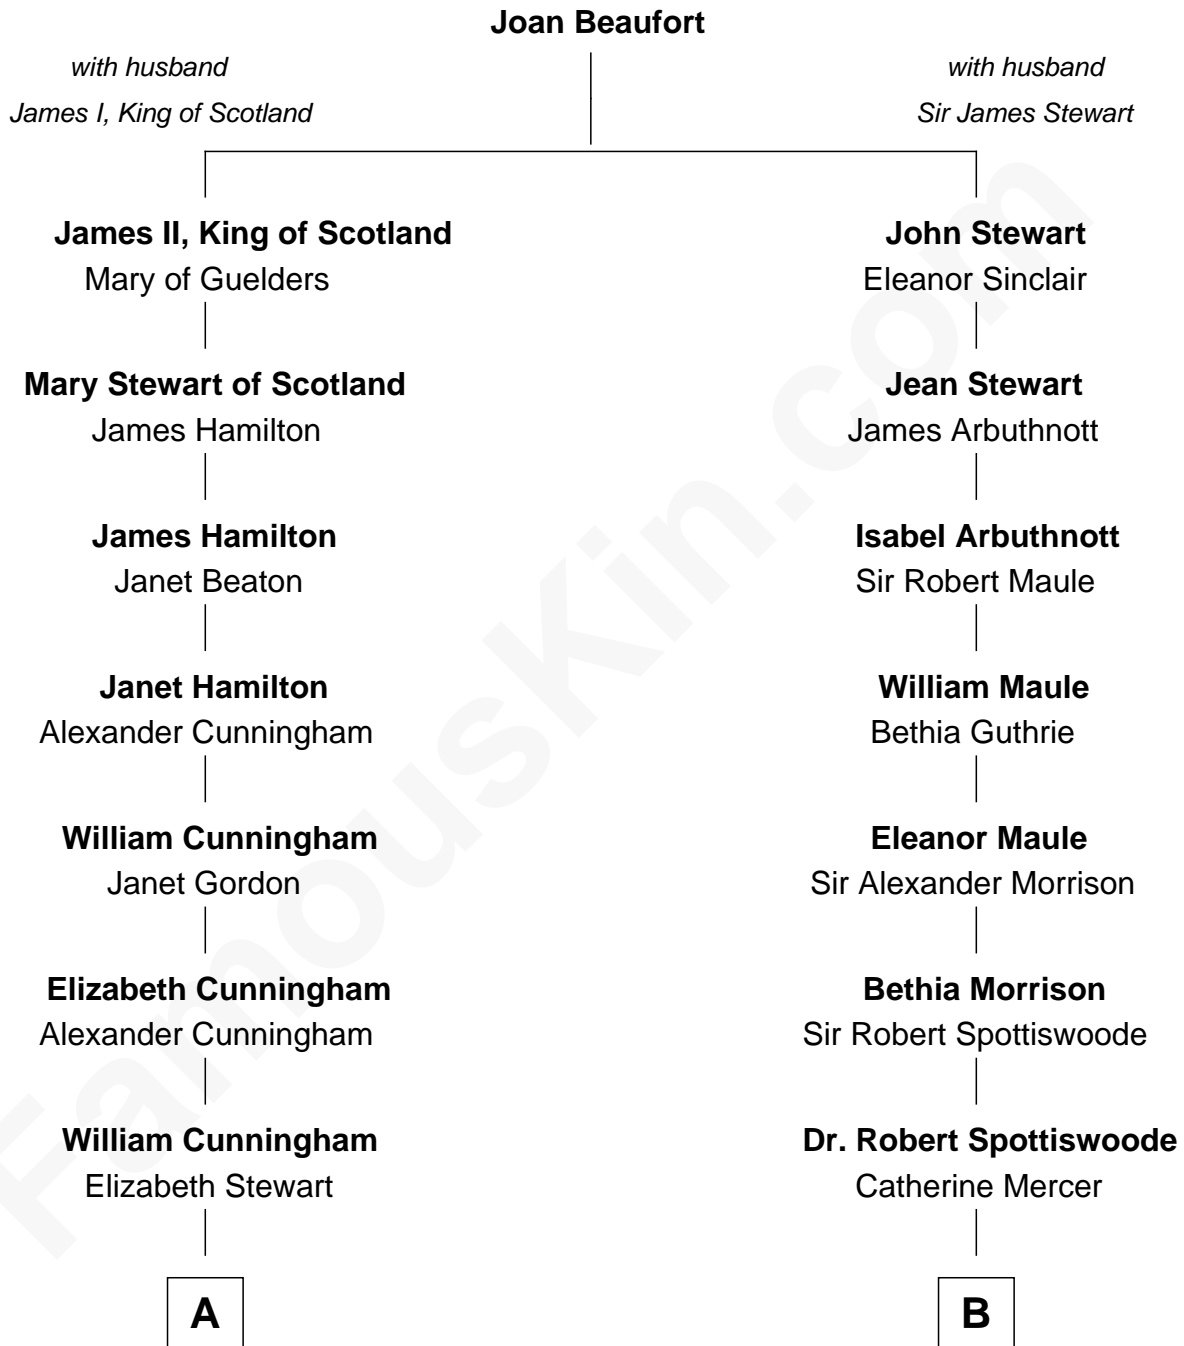

FamousKin.com Relationship Chart of

Alexander Hamilton

1st U.S. Secretary of the Treasury

12th cousin of

Fitzhugh Lee

40th Governor of Virginia

A

William Cunningham

Elizabeth Napier

Alexander Cunningham

Janet Cunningham

Rebecca Cunningham

John Hamilton

Alexander Hamilton

Elizabeth Pollock

James A. Hamilton

Rachel Fawcett

Alexander Hamilton

1st U.S. Secretary of the Treasury

B

Lt. Gov. Alexander Spotswood

Anne Butler Brayne

Anne Catherine Spotswood

Col. Bernard Moore