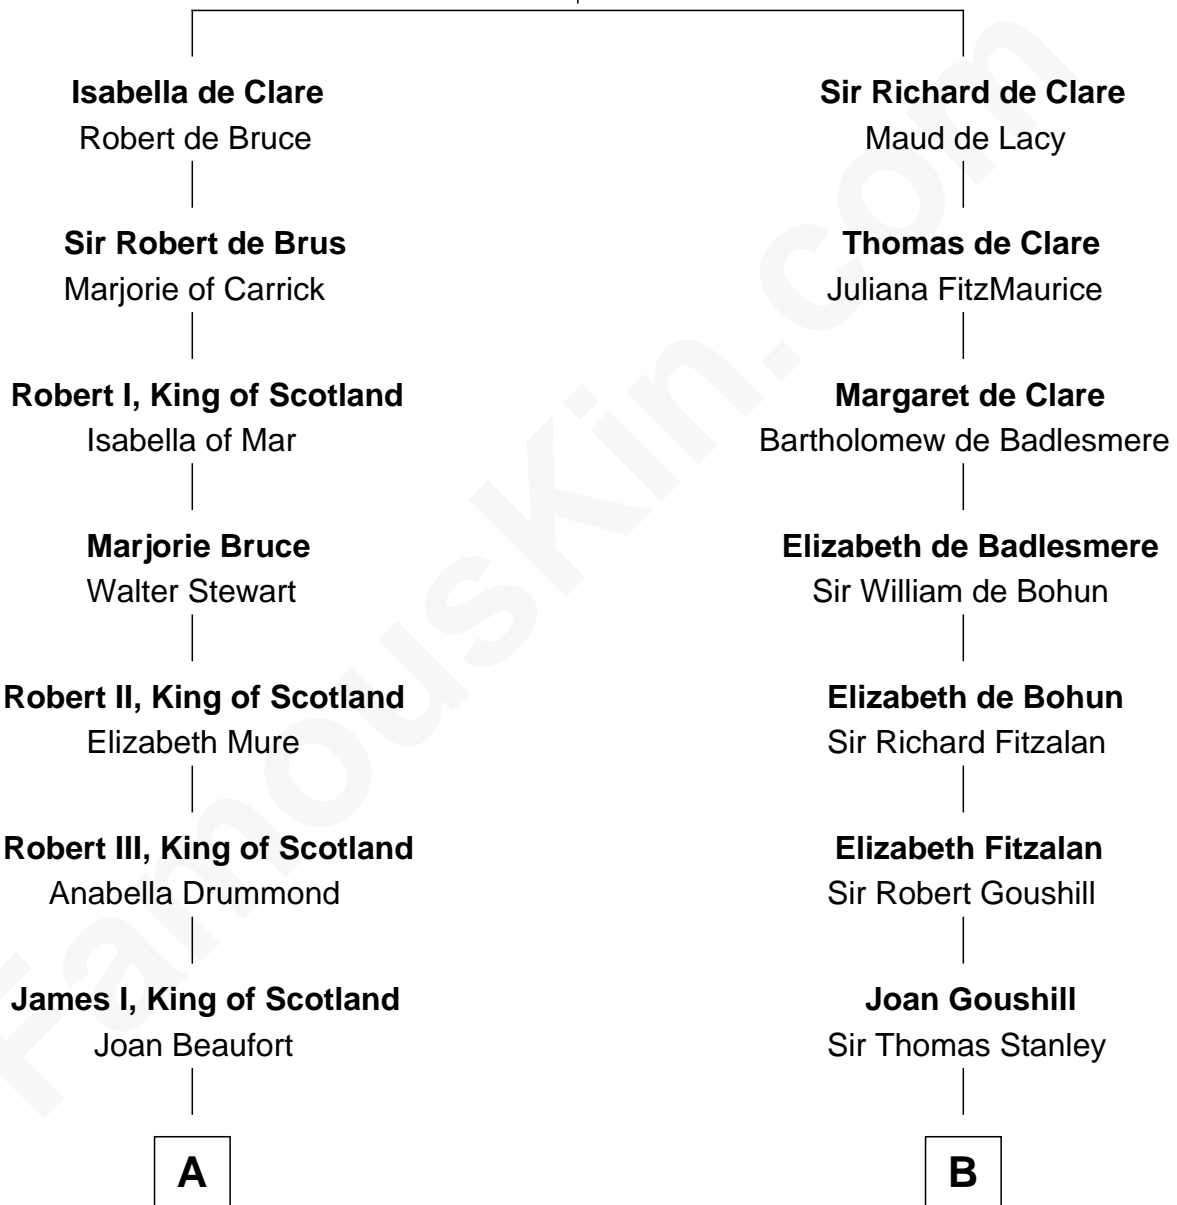

FamousKin.com Relationship Chart of

Alexander Hamilton

1st U.S. Secretary of the Treasury

19th cousin 1 time removed of

Henry Lloyd

40th Governor of Maryland

Gilbert de Clare

Isabel Marshal

C

Alexander Hamilton

Elizabeth Pollock

James A. Hamilton

Rachel Fawcett

Alexander Hamilton

1st U.S. Secretary of the Treasury

D