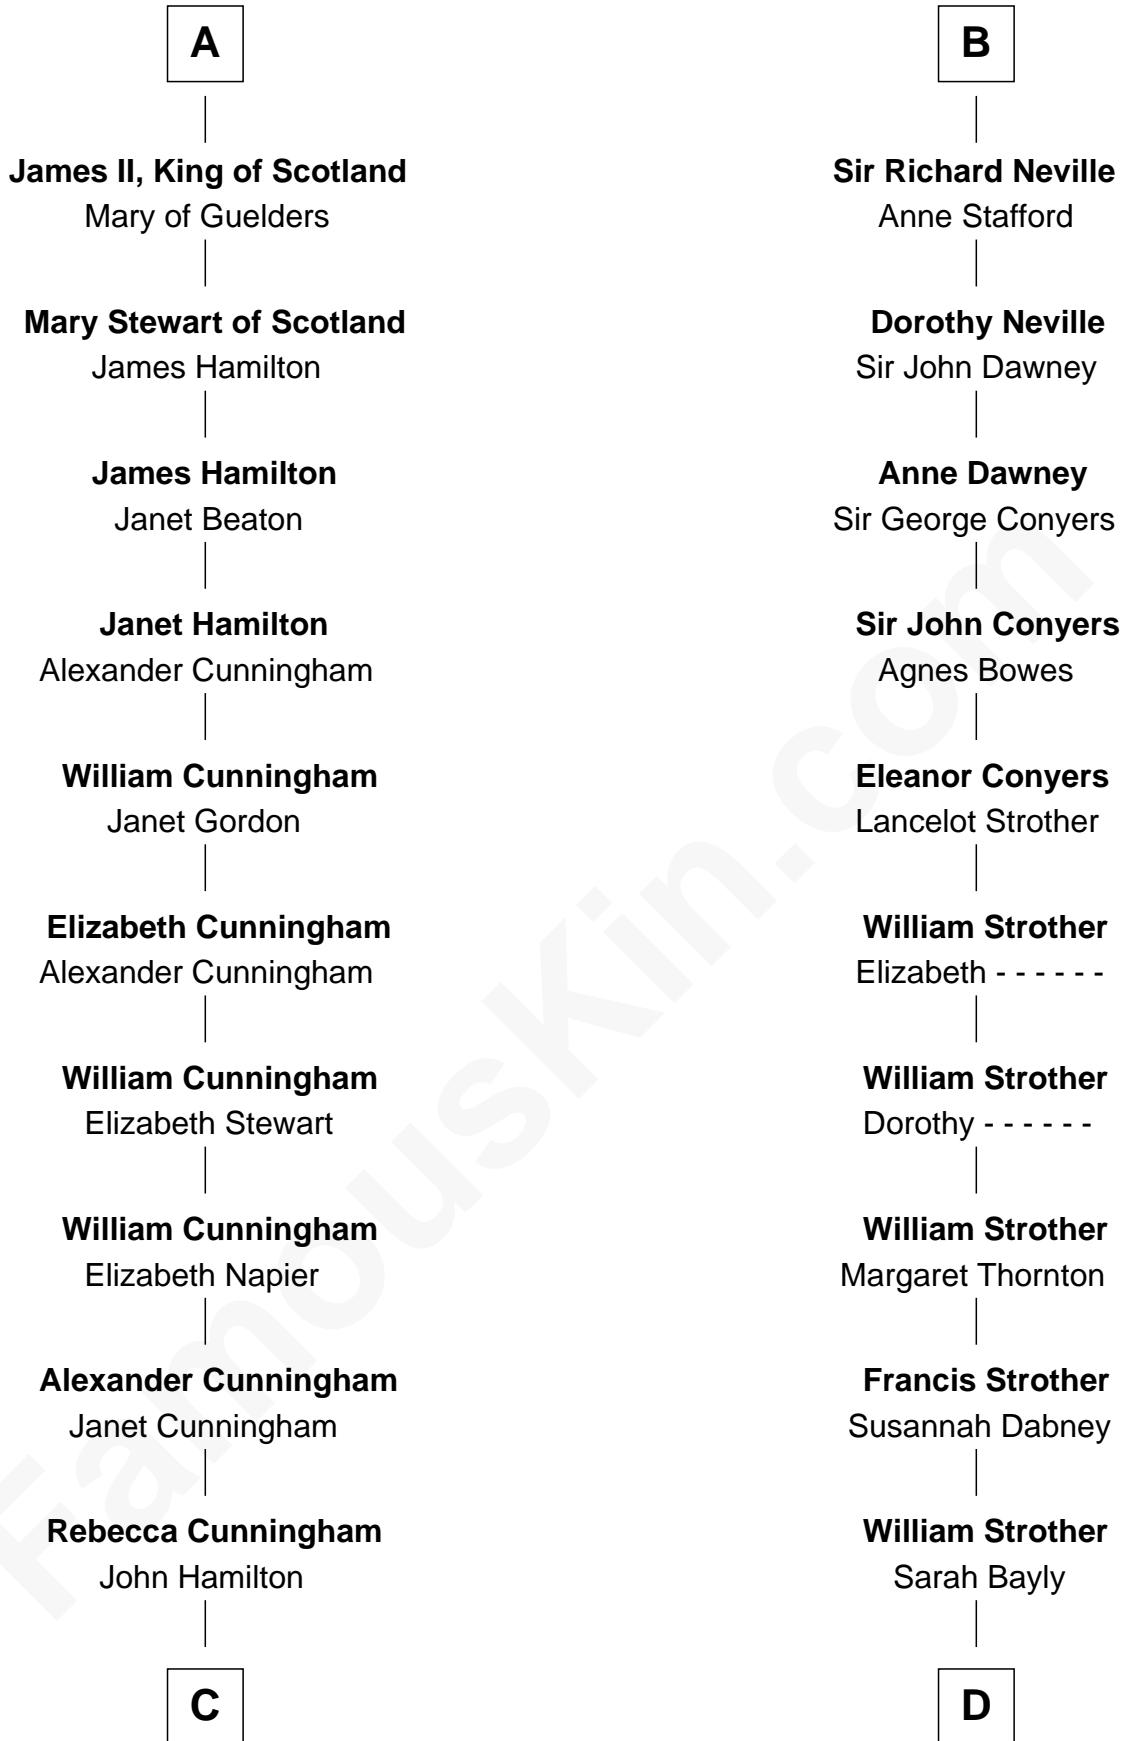

# FamousKin.com Relationship Chart of

**Alexander Hamilton**

*1st U.S. Secretary of the Treasury*

18th cousin 1 time removed of

**Zachary Taylor**

*12th U.S. President*

**Alan la Zouche**

Ellen de Quincy

Joan Beaufort

**George Neville**

Elizabeth Beauchamp

**Sir Henry Neville**

Joan Bouchier

**B**

**C**

**Alexander Hamilton**

Elizabeth Pollock

**James A. Hamilton**

Rachel Fawcett

**Alexander Hamilton**

*1st U.S. Secretary of the Treasury*

**D**

**Sarah Dabney Strother**

Col. Richard Taylor

**Zachary Taylor**

*12th U.S. President*

FamousKin.com