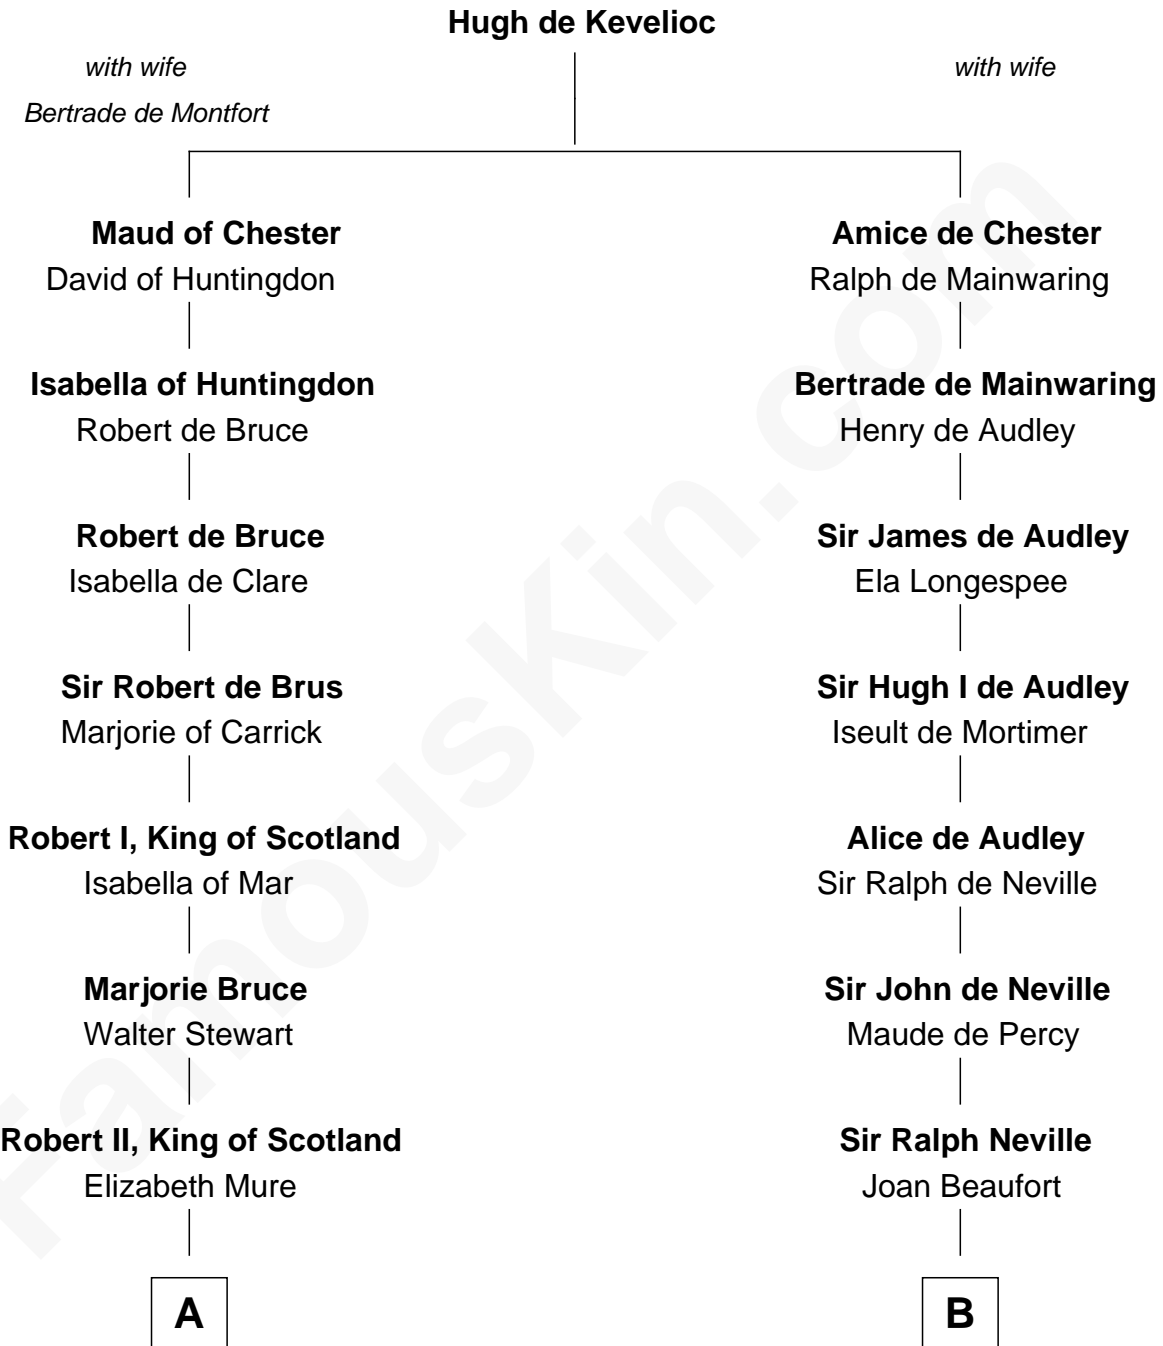

FamousKin.com Relationship Chart of

Alexander Hamilton

1st U.S. Secretary of the Treasury

20th cousin 1 time removed of

Zachary Taylor

12th U.S. President

C

Alexander Cunningham

Janet Cunningham

Rebecca Cunningham

John Hamilton

Alexander Hamilton

Elizabeth Pollock

James A. Hamilton

Rachel Fawcett

Alexander Hamilton