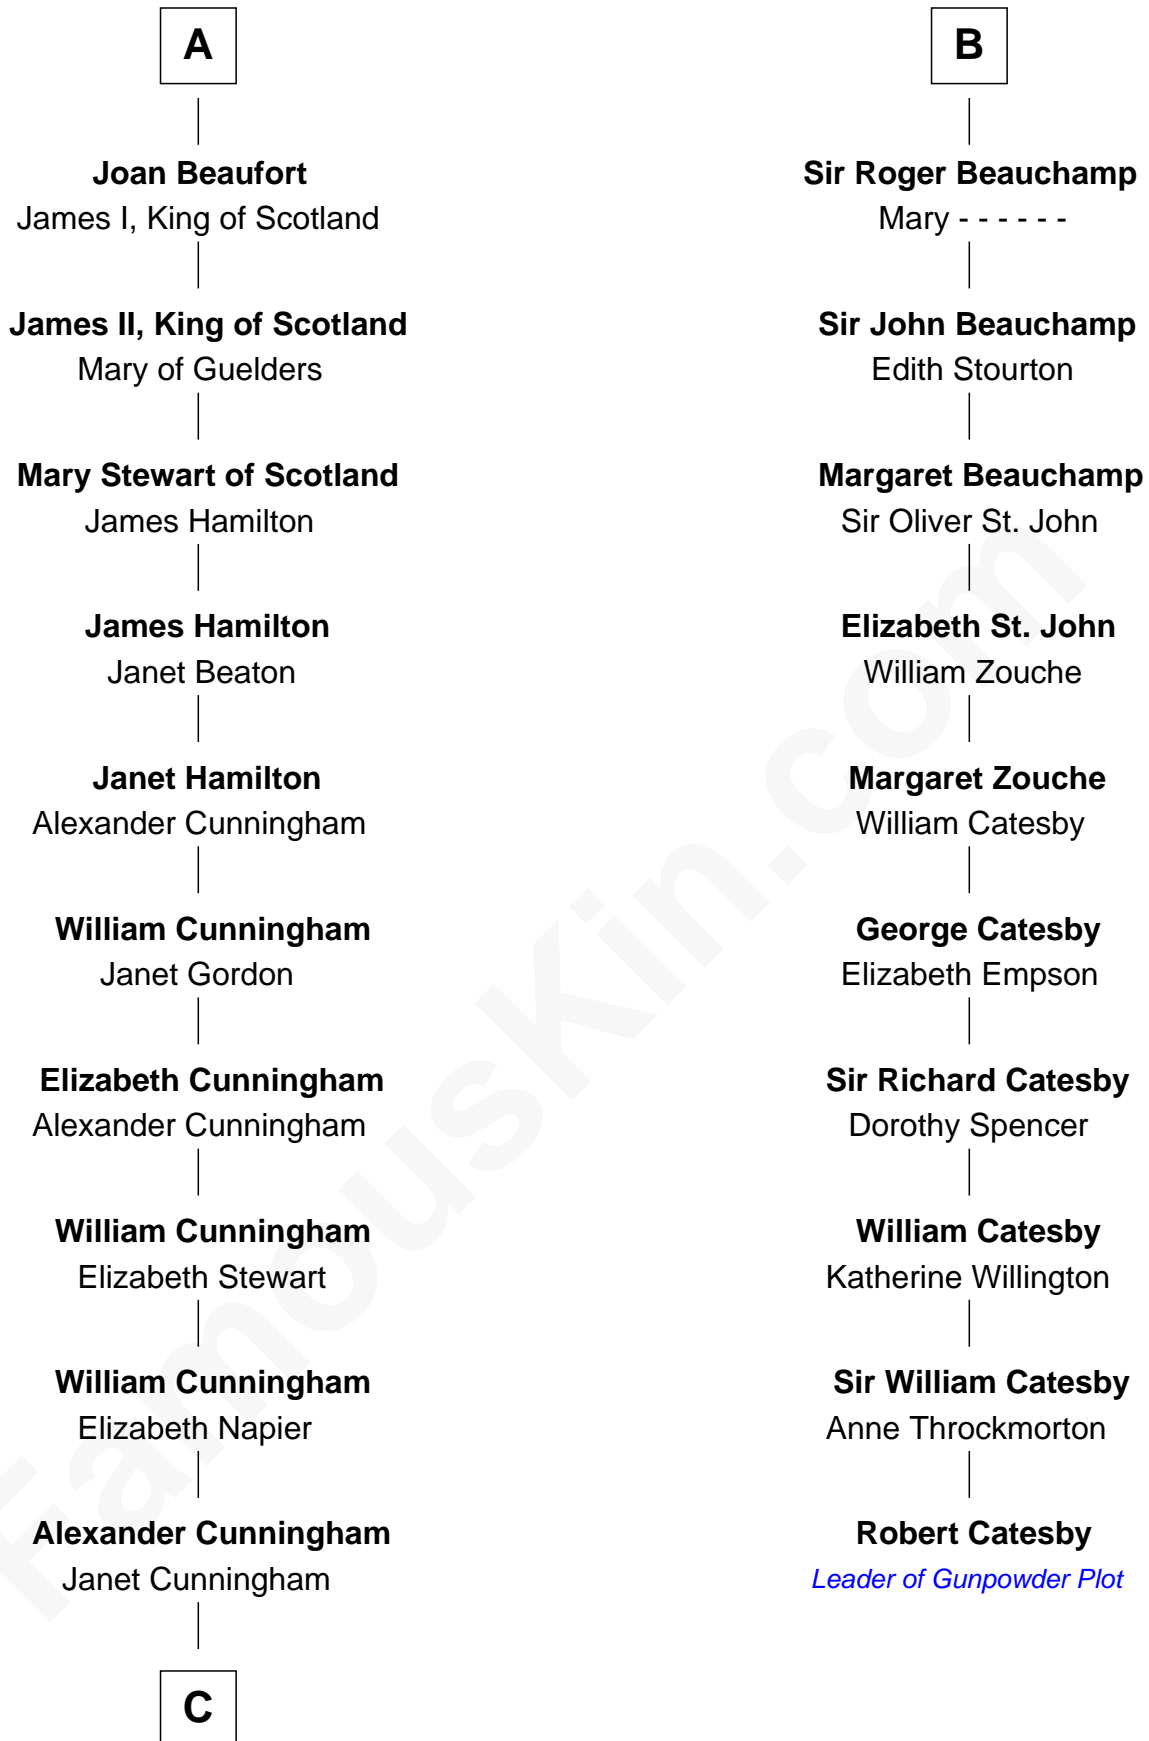

# FamousKin.com Relationship Chart of

**Alexander Hamilton**

*1st U.S. Secretary of the Treasury*

**16th cousin 4 times removed of**

**Robert Catesby**

*Leader of Gunpowder Plot*

**Sir Geoffrey FitzPiers**

*with wife  
Aveline de Clare*

Sir Walter de Beauchamp

**Eleanor Plantagenet**

Richard Fitzalan

**Roger de Beauchamp**

-----

**Alice Fitzalan**

Sir Thomas de Holand

**Sir Roger de Beauchamp**

Sibyl de Pateshulle

**Margaret de Holand**

Sir John Beaufort

**Sir Roger de Beauchamp**

Joan de Clopton

**A**

**B**

**C**

—  
**Rebecca Cunningham**

John Hamilton

—  
**Alexander Hamilton**

Elizabeth Pollock

—  
**James A. Hamilton**

Rachel Fawcett

—  
**Alexander Hamilton**

*1st U.S. Secretary of the Treasury*