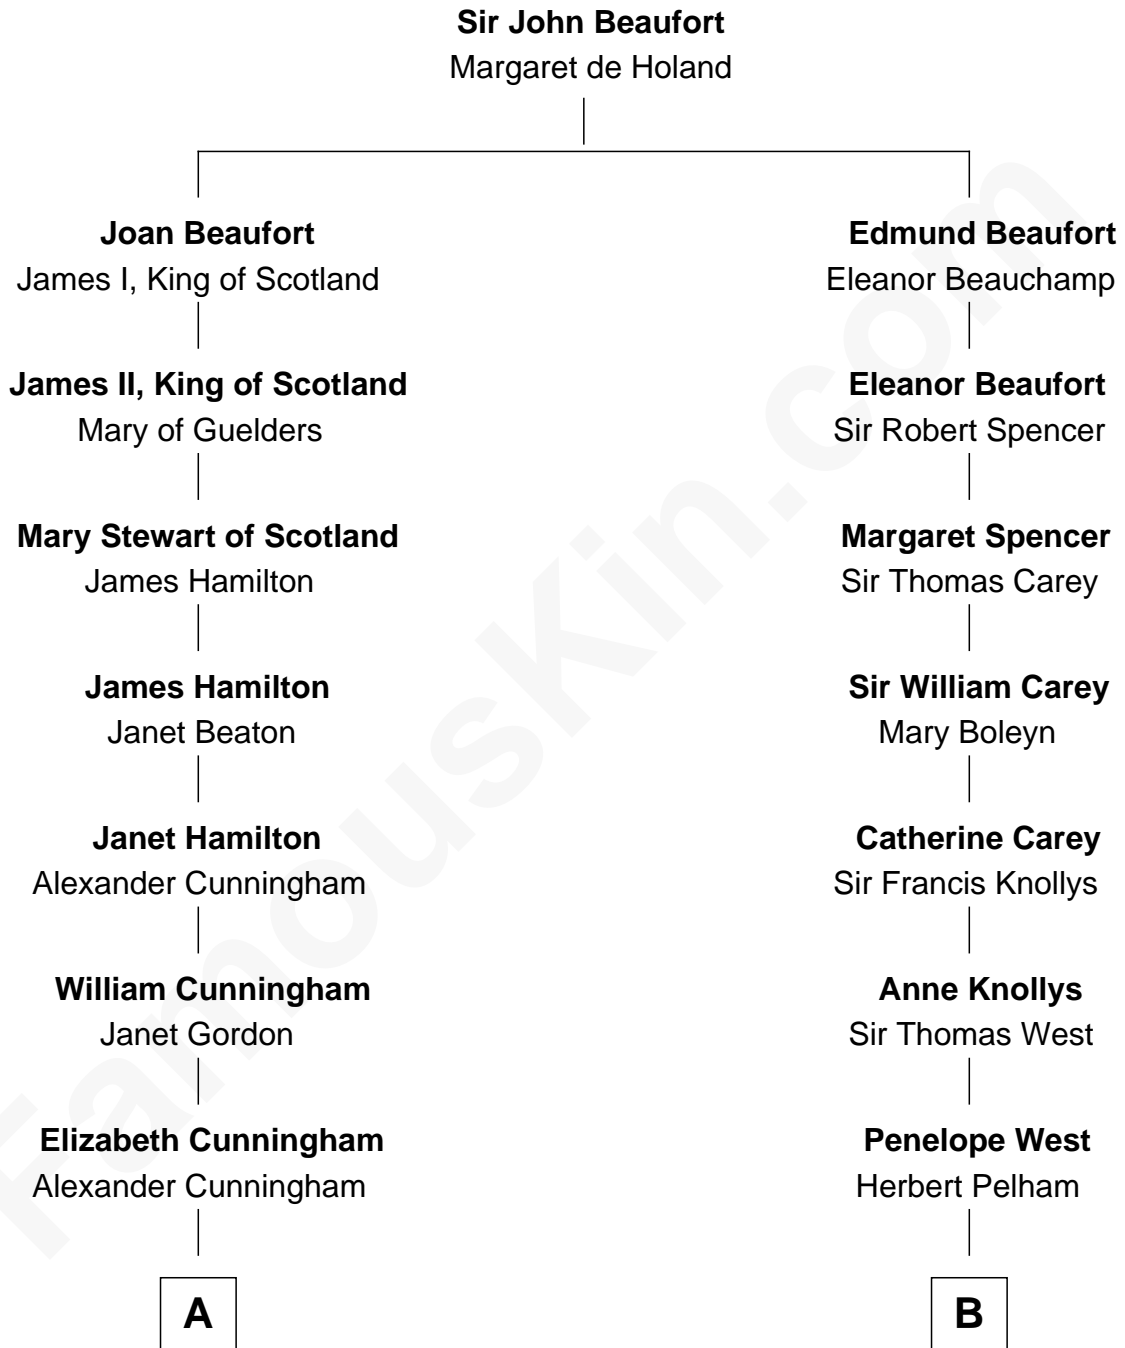

FamousKin.com Relationship Chart of

Alexander Hamilton

1st U.S. Secretary of the Treasury

13th cousin 6 times removed of

John Cena

Movie Actor and WWE Pro Wrestler

C

Natalie Nichols