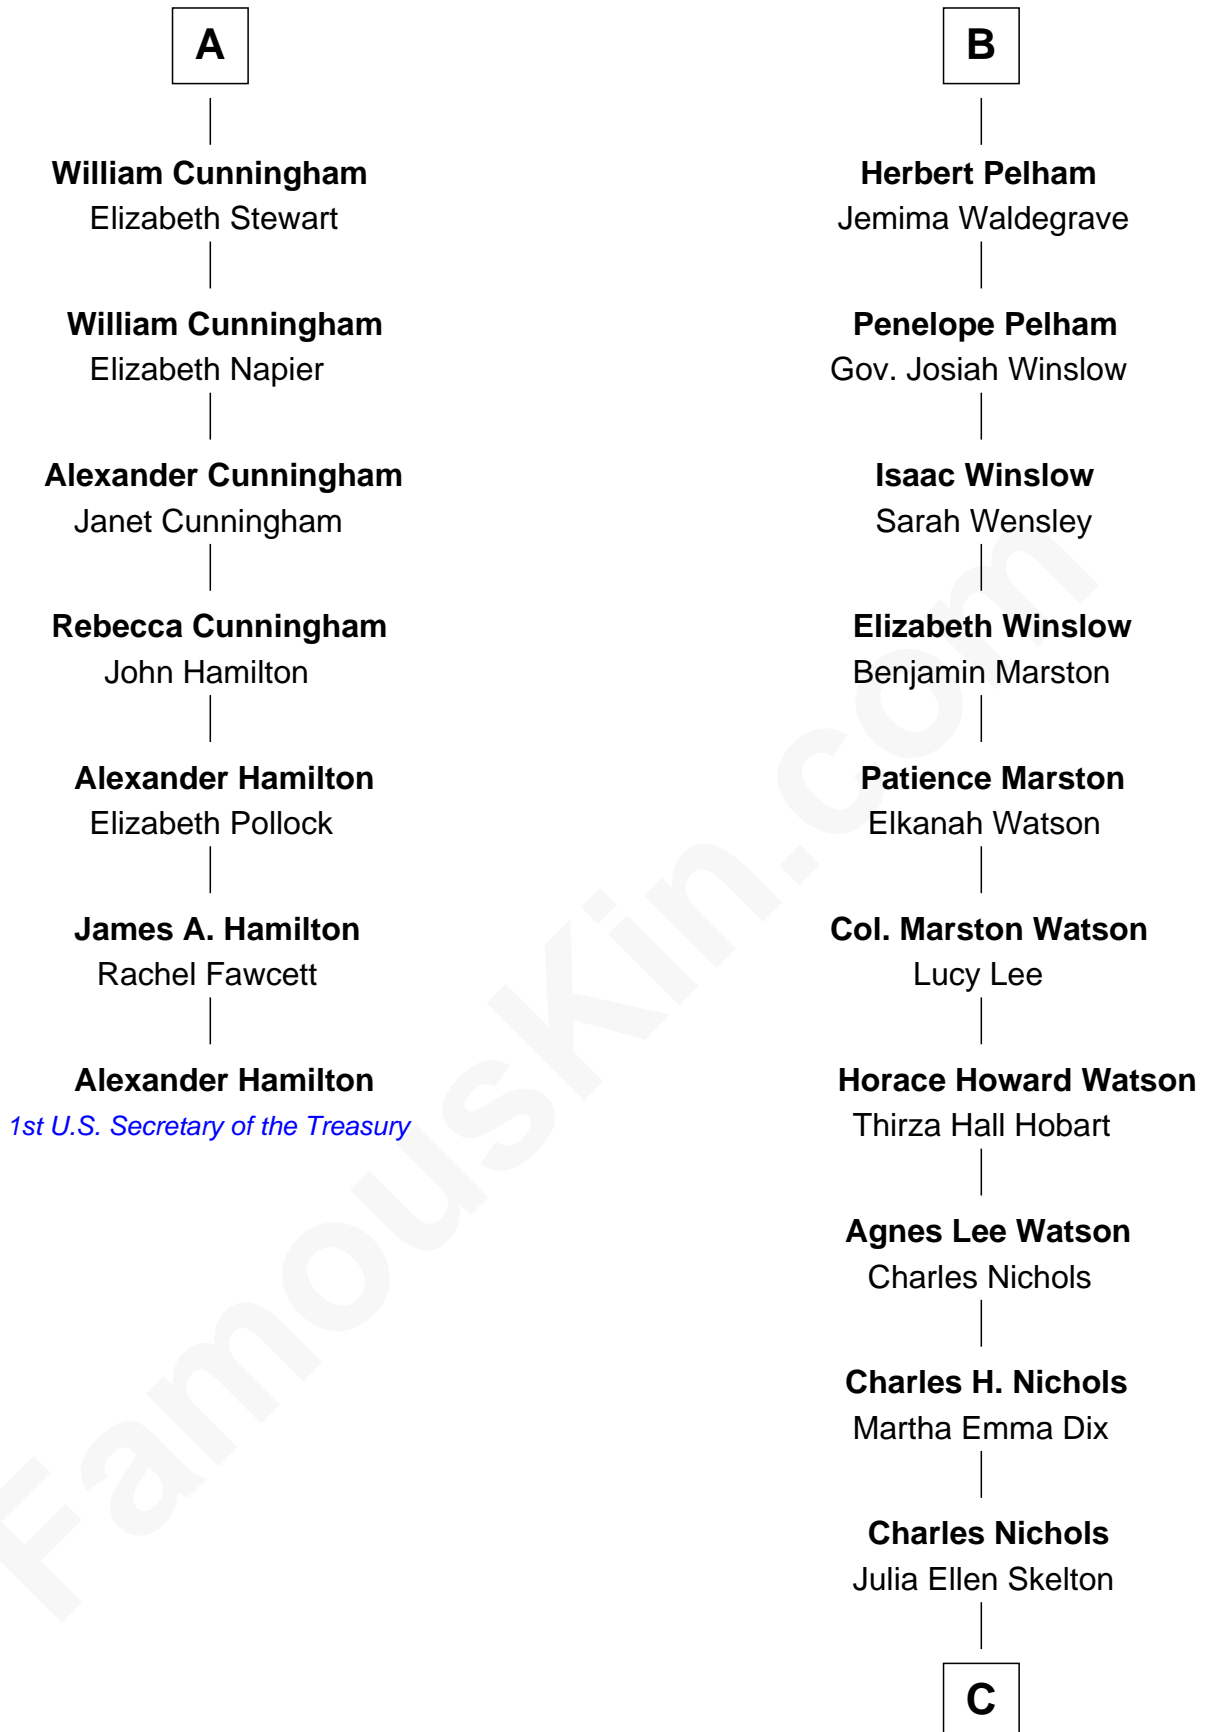

FamousKin.com Relationship Chart of

Alexander Hamilton

1st U.S. Secretary of the Treasury

13th cousin 6 times removed of

John Cena

Movie Actor and WWE Pro Wrestler

C

Natalie Nichols