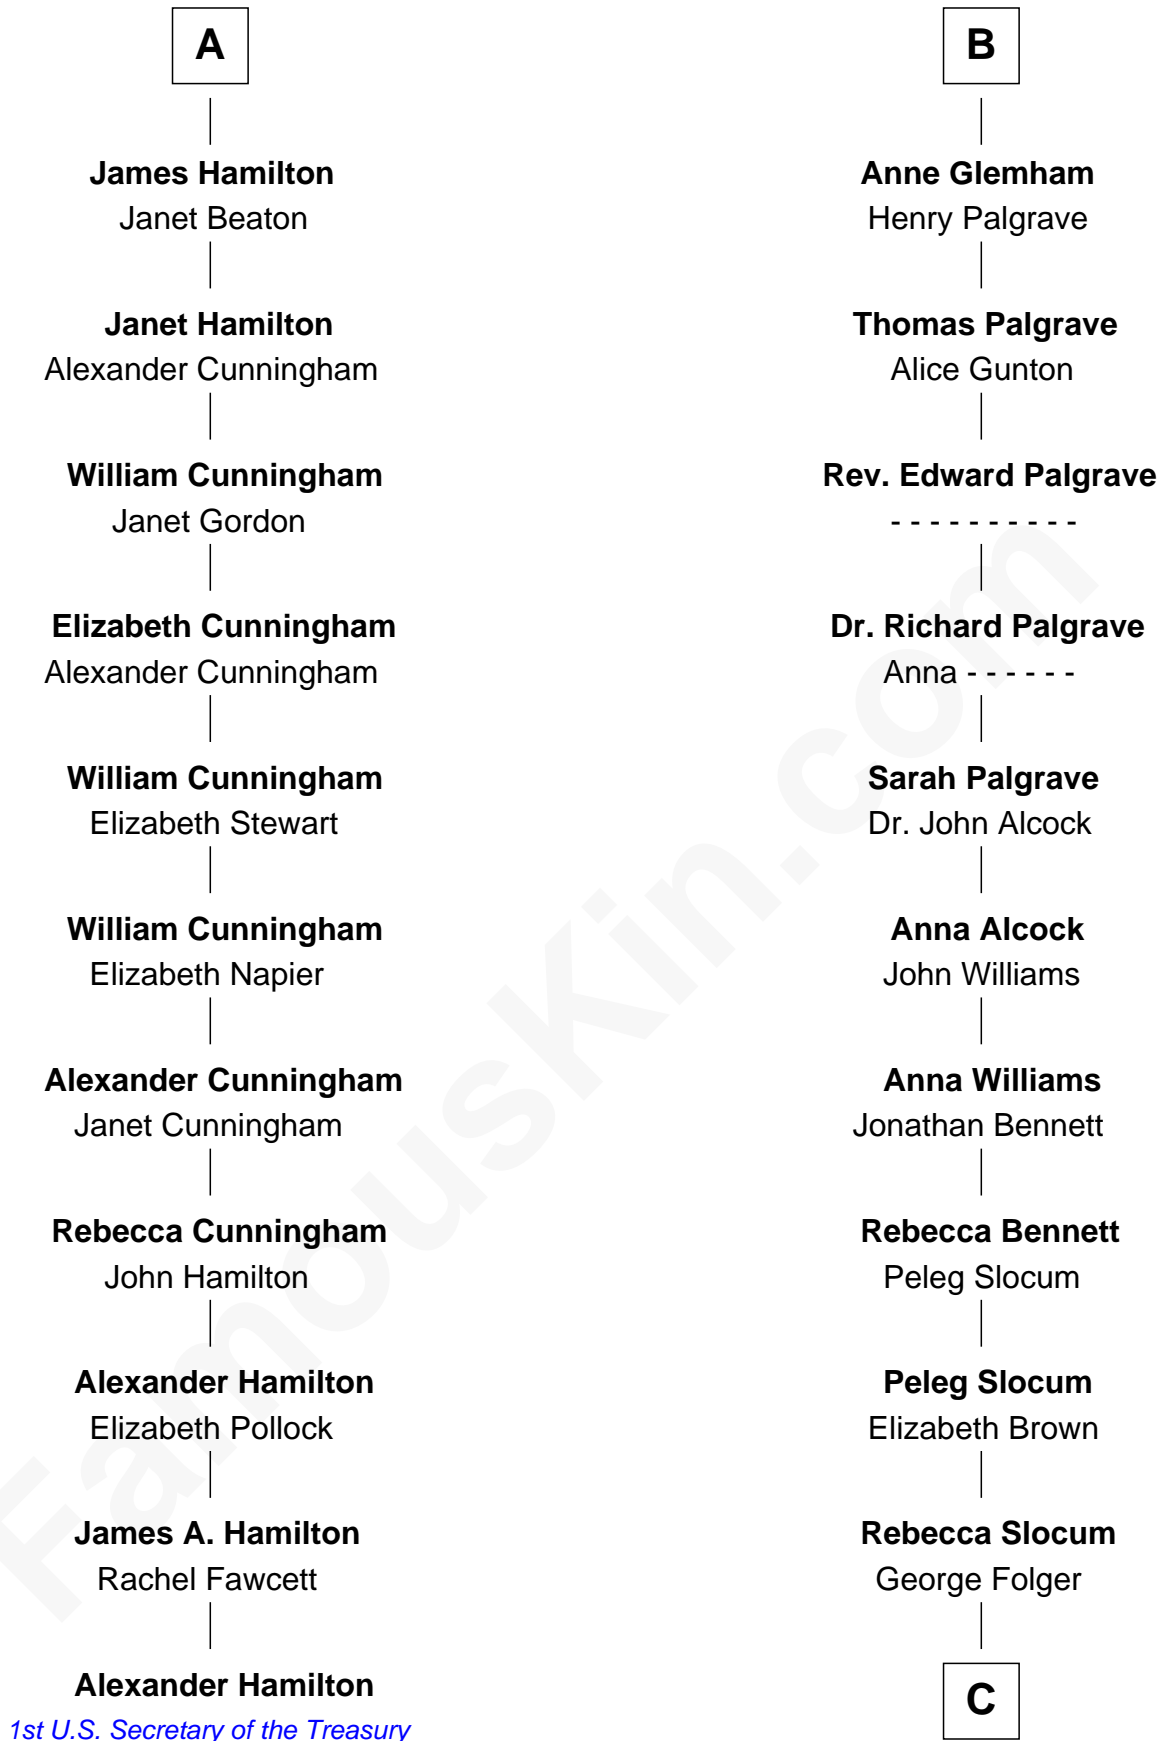

FamousKin.com

Relationship Chart of

Alexander Hamilton

1st U.S. Secretary of the Treasury

17th cousin 1 time removed of

J. A. Folger

Founder of Folger Coffee Company

C

Samuel Brown Folger

Nancy F. Hiller

J. A. Folger

Founder of Folger Coffee Co.

FamousKin.com