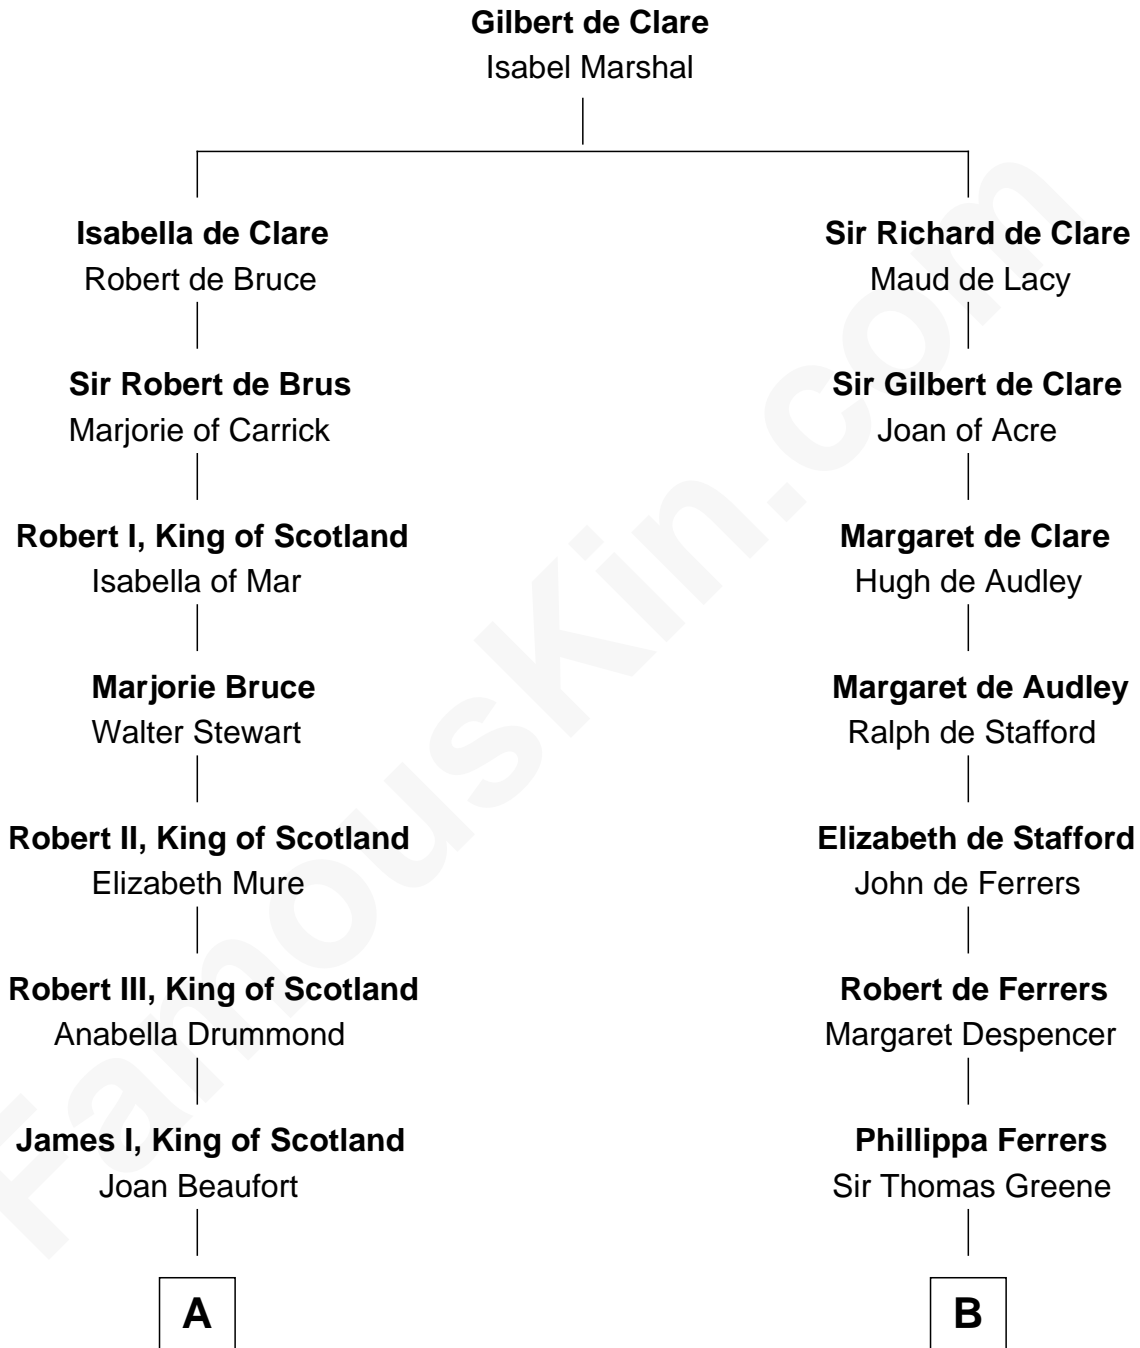

FamousKin.com

Relationship Chart of

Alexander Hamilton

1st U.S. Secretary of the Treasury

19th cousin 1 time removed of

J. A. Folger

Founder of Folger Coffee Company

C

Alexander Hamilton

Elizabeth Pollock

James A. Hamilton

Rachel Fawcett

Alexander Hamilton

1st U.S. Secretary of the Treasury

D

Peleg Slocum