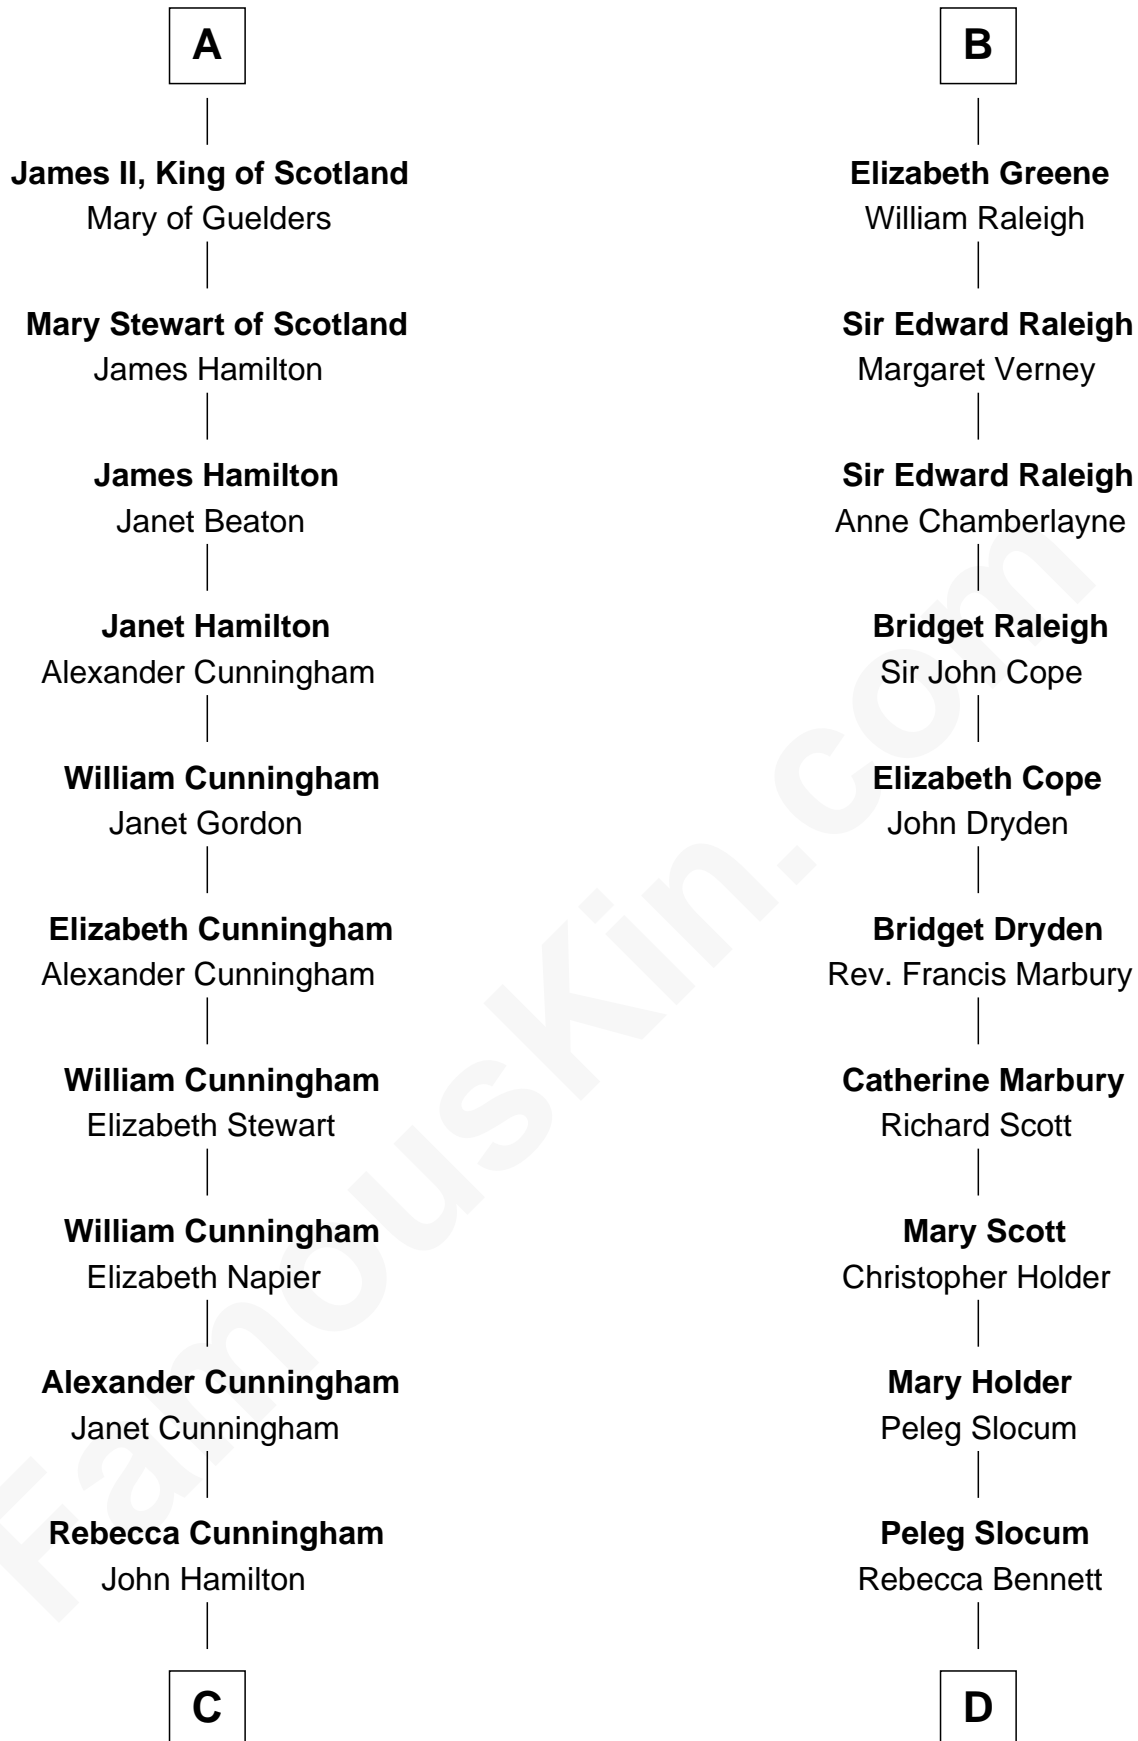

FamousKin.com

Relationship Chart of

Alexander Hamilton

1st U.S. Secretary of the Treasury

19th cousin 1 time removed of

J. A. Folger

Founder of Folger Coffee Company

C

Alexander Hamilton

Elizabeth Pollock

James A. Hamilton

Rachel Fawcett

Alexander Hamilton

1st U.S. Secretary of the Treasury

D

Peleg Slocum