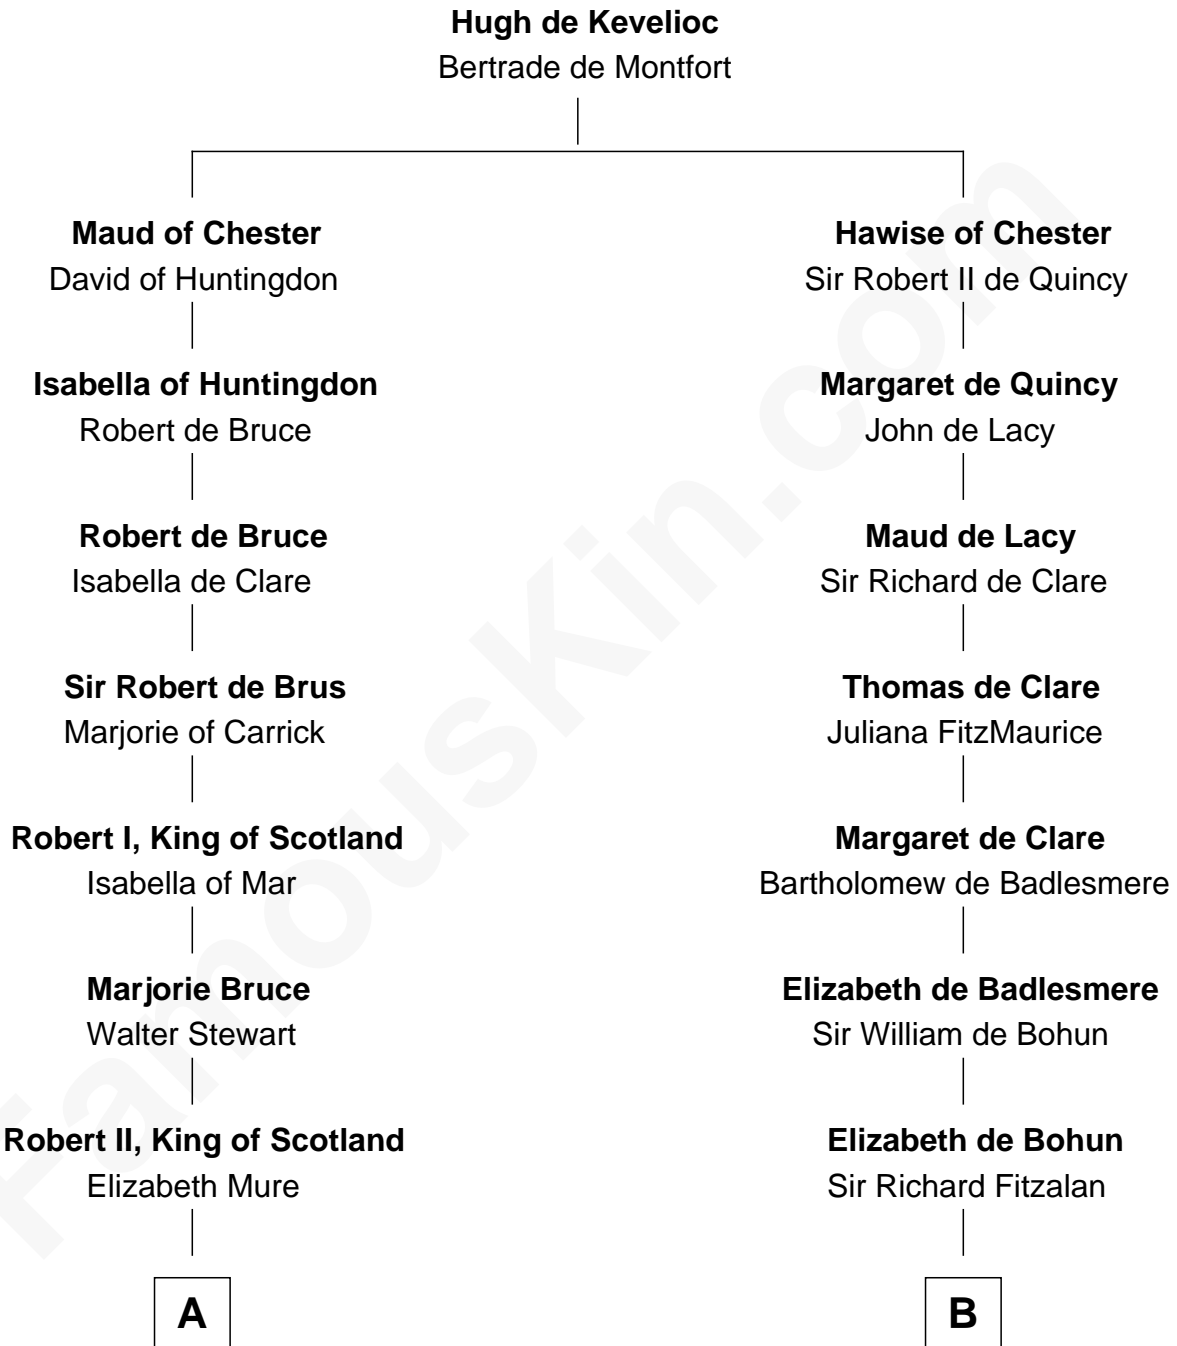

# FamousKin.com Relationship Chart of

**Alexander Hamilton**

*1st U.S. Secretary of the Treasury*

20th cousin 1 time removed of

**Eli Whitney**

*Inventor of the Cotton Gin*

**C**

**Alexander Cunningham**

Janet Cunningham

**Rebecca Cunningham**

John Hamilton

**Alexander Hamilton**

Elizabeth Pollock

**James A. Hamilton**

Rachel Fawcett

**Alexander Hamilton**