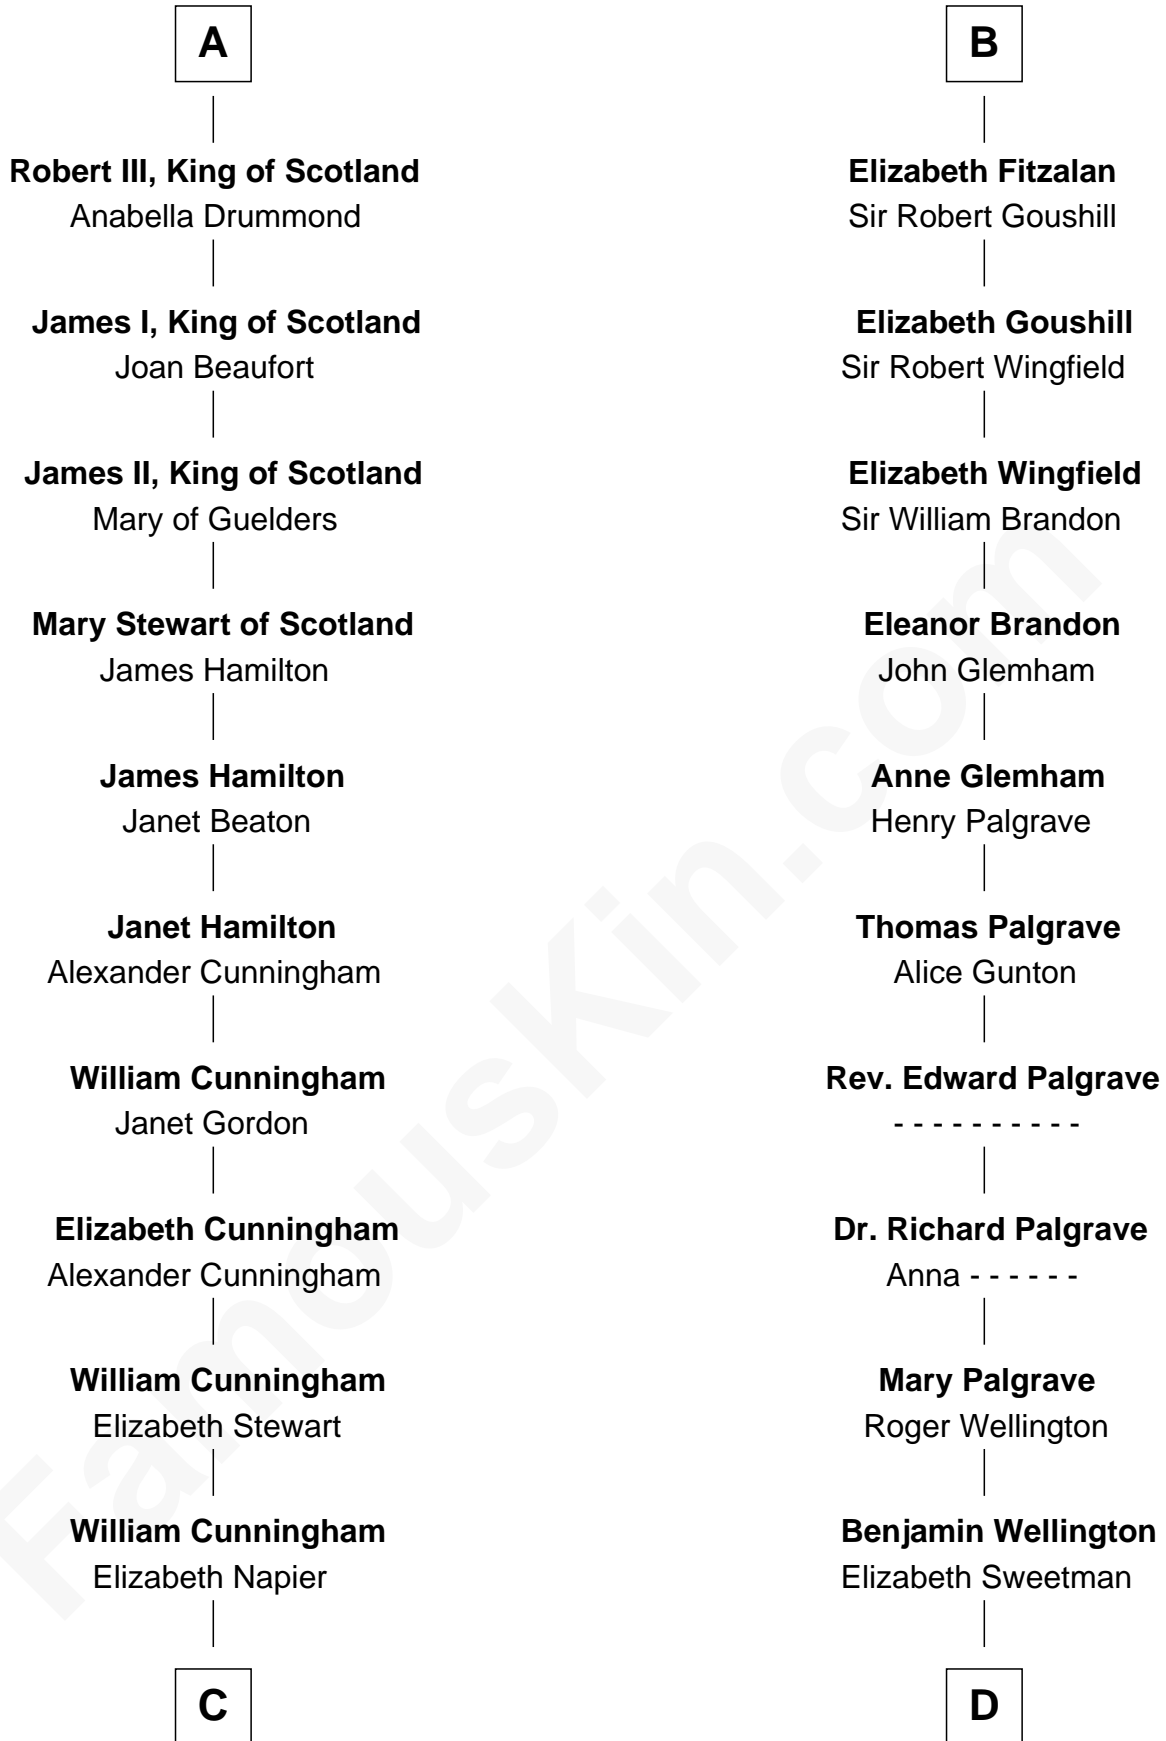

# FamousKin.com Relationship Chart of

**Alexander Hamilton**

*1st U.S. Secretary of the Treasury*

20th cousin 1 time removed of

**Eli Whitney**

*Inventor of the Cotton Gin*

**C**

**Alexander Cunningham**

Janet Cunningham

**Rebecca Cunningham**

John Hamilton

**Alexander Hamilton**

Elizabeth Pollock

**James A. Hamilton**

Rachel Fawcett

**Alexander Hamilton**