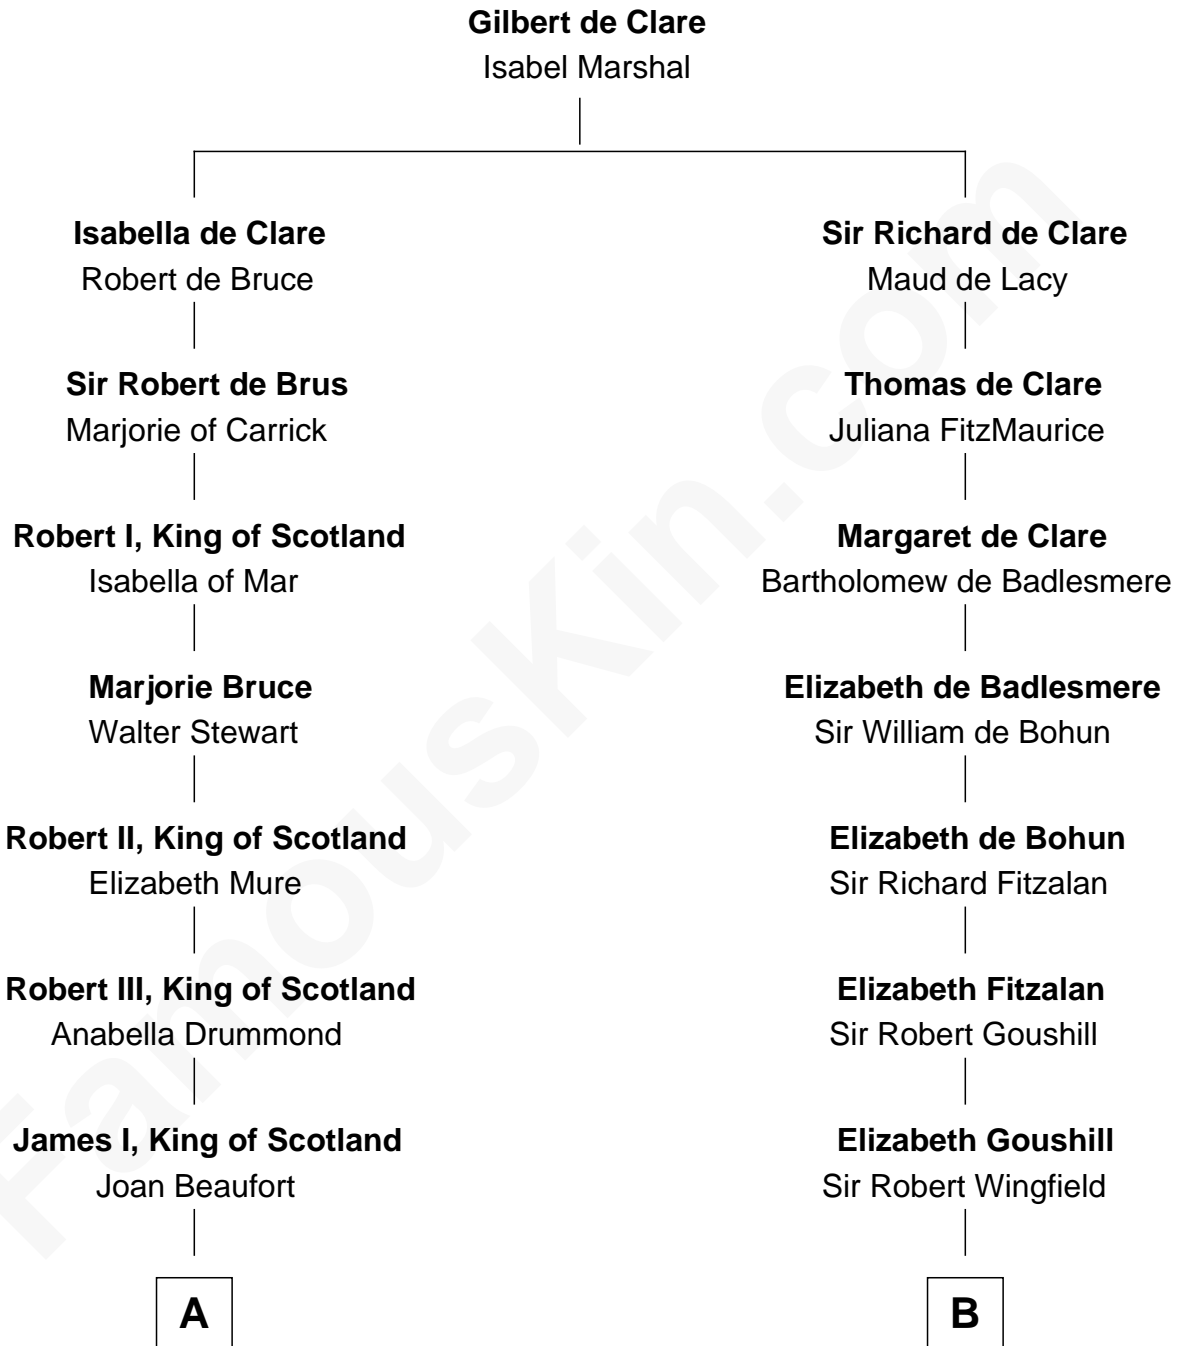

FamousKin.com Relationship Chart of

Alexander Hamilton

1st U.S. Secretary of the Treasury

18th cousin 1 time removed of

Eli Whitney

Inventor of the Cotton Gin

C

Alexander Hamilton

Elizabeth Pollock

James A. Hamilton

Rachel Fawcett

Alexander Hamilton

1st U.S. Secretary of the Treasury

D

Elizabeth Fay

Eli Whitney

Eli Whitney

Inventor of the Cotton Gin

FamousKin.com