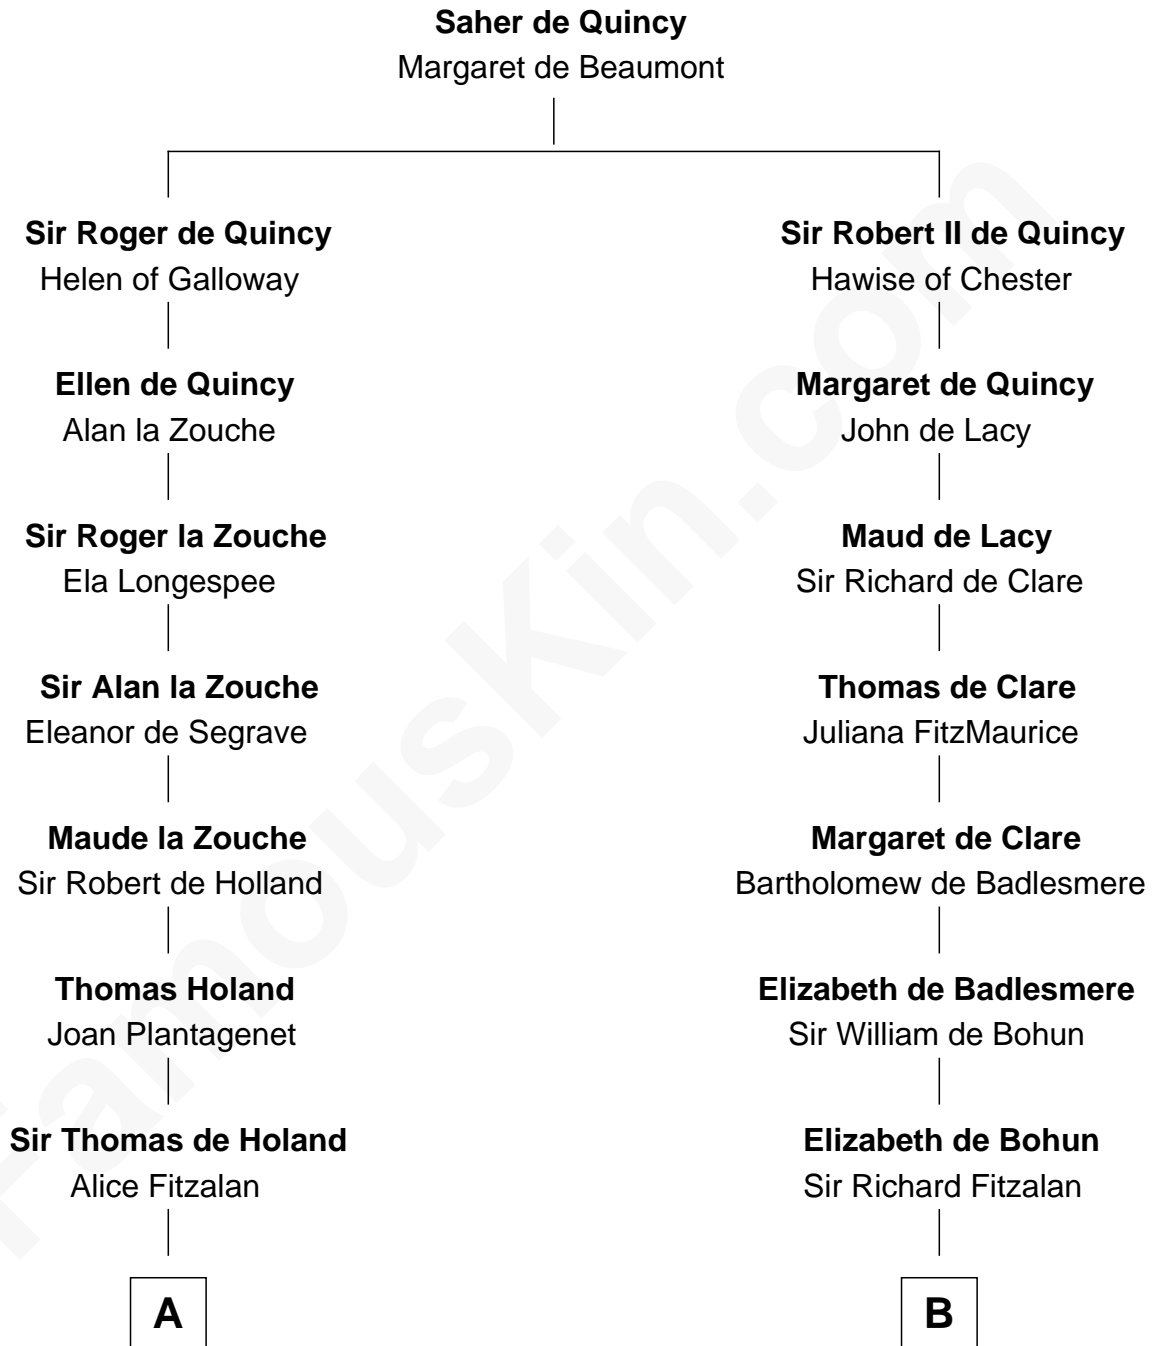

FamousKin.com Relationship Chart of

Alexander Hamilton

1st U.S. Secretary of the Treasury

20th cousin 1 time removed of

Eli Whitney

Inventor of the Cotton Gin

C

Alexander Cunningham

Janet Cunningham

Rebecca Cunningham

John Hamilton

Alexander Hamilton

Elizabeth Pollock

James A. Hamilton

Rachel Fawcett

Alexander Hamilton