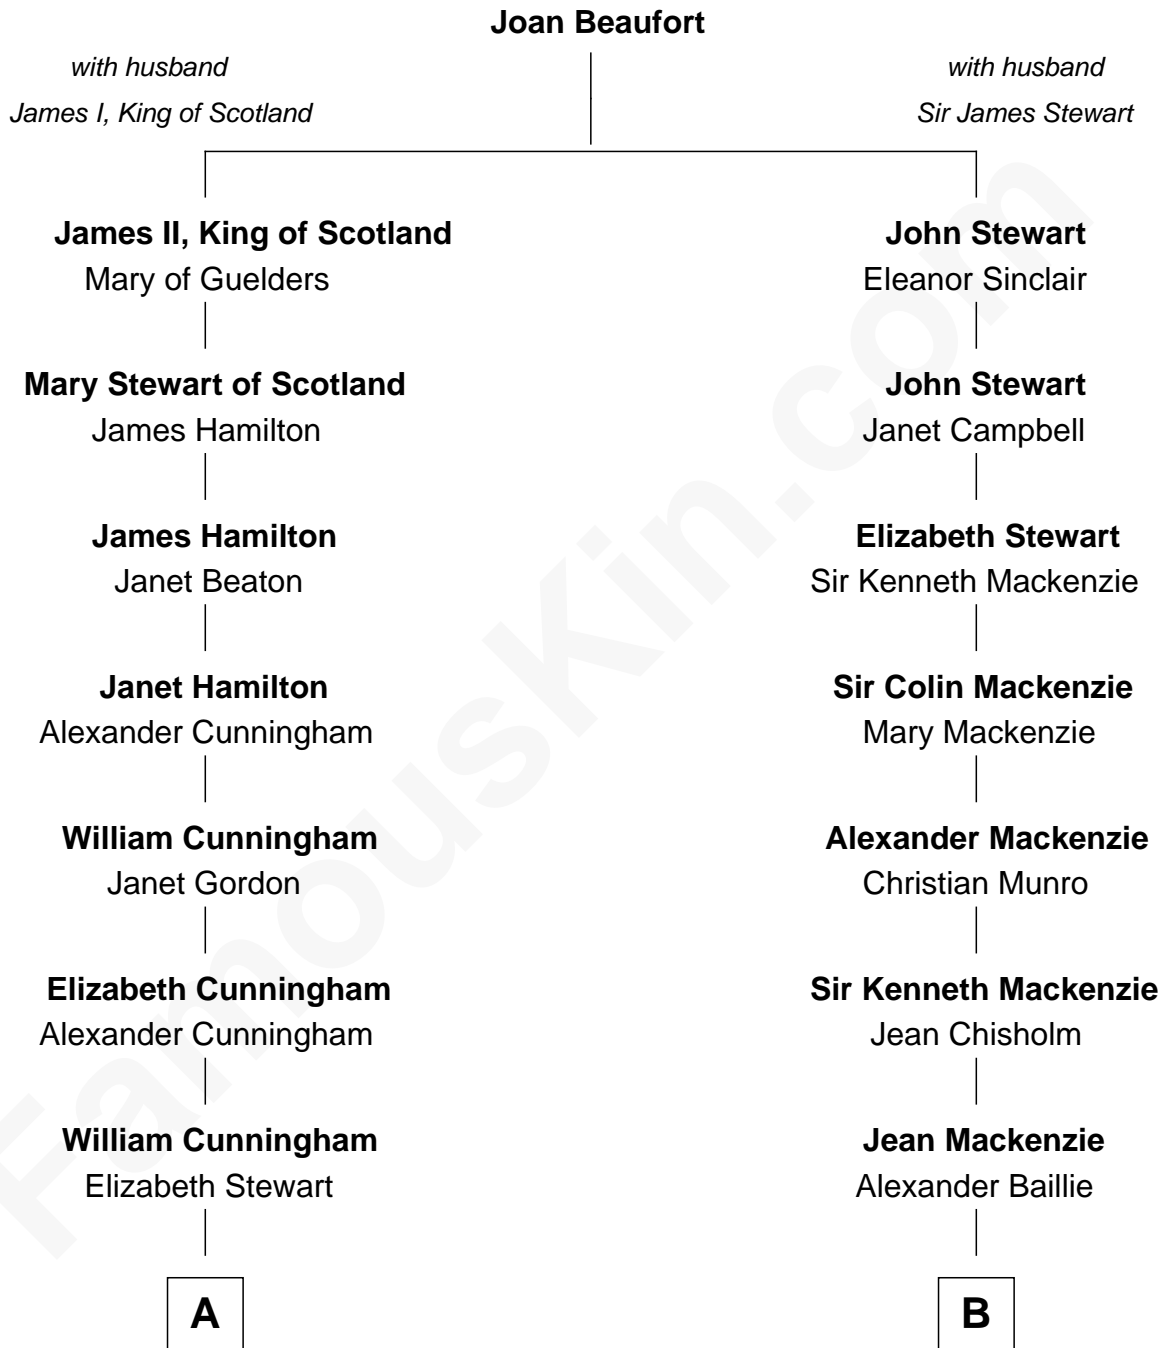

FamousKin.com Relationship Chart of

Alexander Hamilton

1st U.S. Secretary of the Treasury

12th cousin 2 times removed of

Eleanor Roosevelt

First Lady of President Franklin D. Roosevelt

A

William Cunningham

Elizabeth Napier

Alexander Cunningham

Janet Cunningham

Rebecca Cunningham

John Hamilton

Alexander Hamilton

Elizabeth Pollock

James A. Hamilton