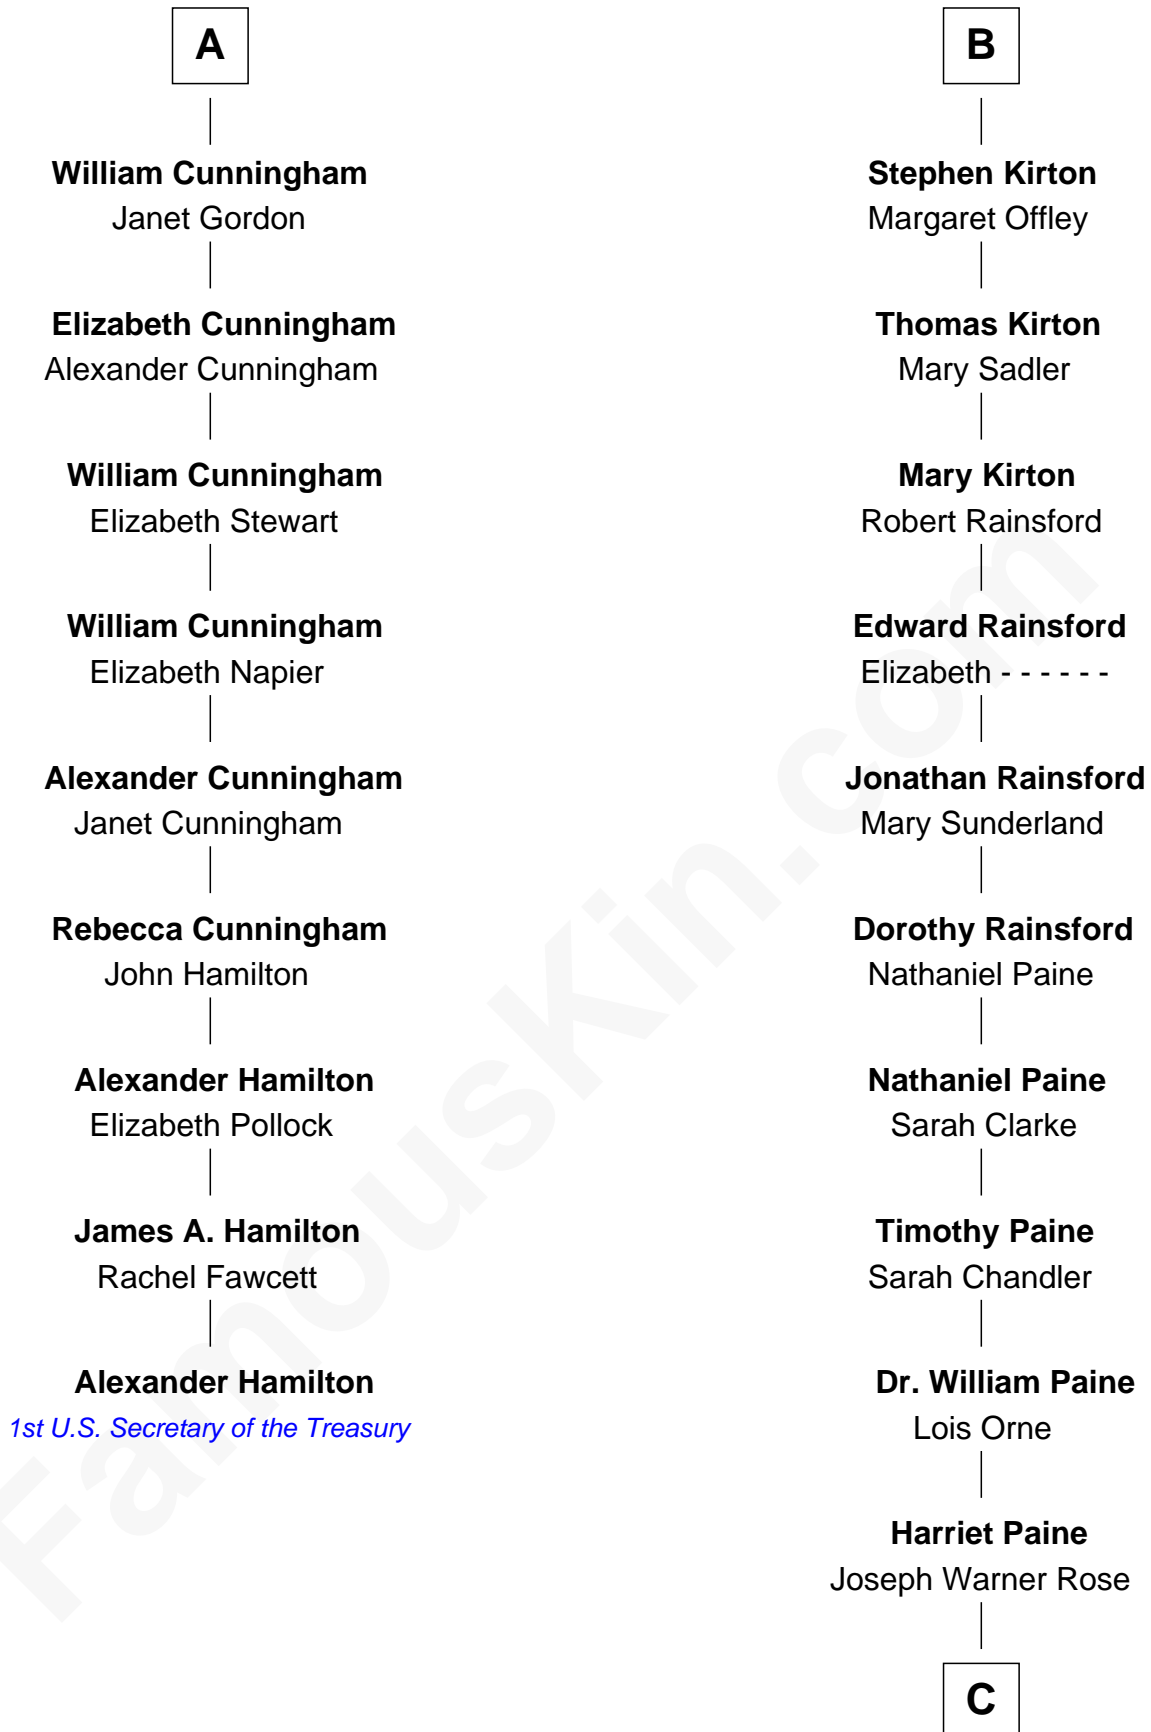

FamousKin.com

Relationship Chart of

Alexander Hamilton

1st U.S. Secretary of the Treasury

15th cousin 4 times removed of

Alice (Lee) Roosevelt

First Wife of President Theodore Roosevelt

C

Harriet Paine Rose

John Clarke Lee

George Cabot Lee

Caroline Watts Haskell

Alice (Lee) Roosevelt

Wife of President Theodore Roosevelt

FamousKin.com