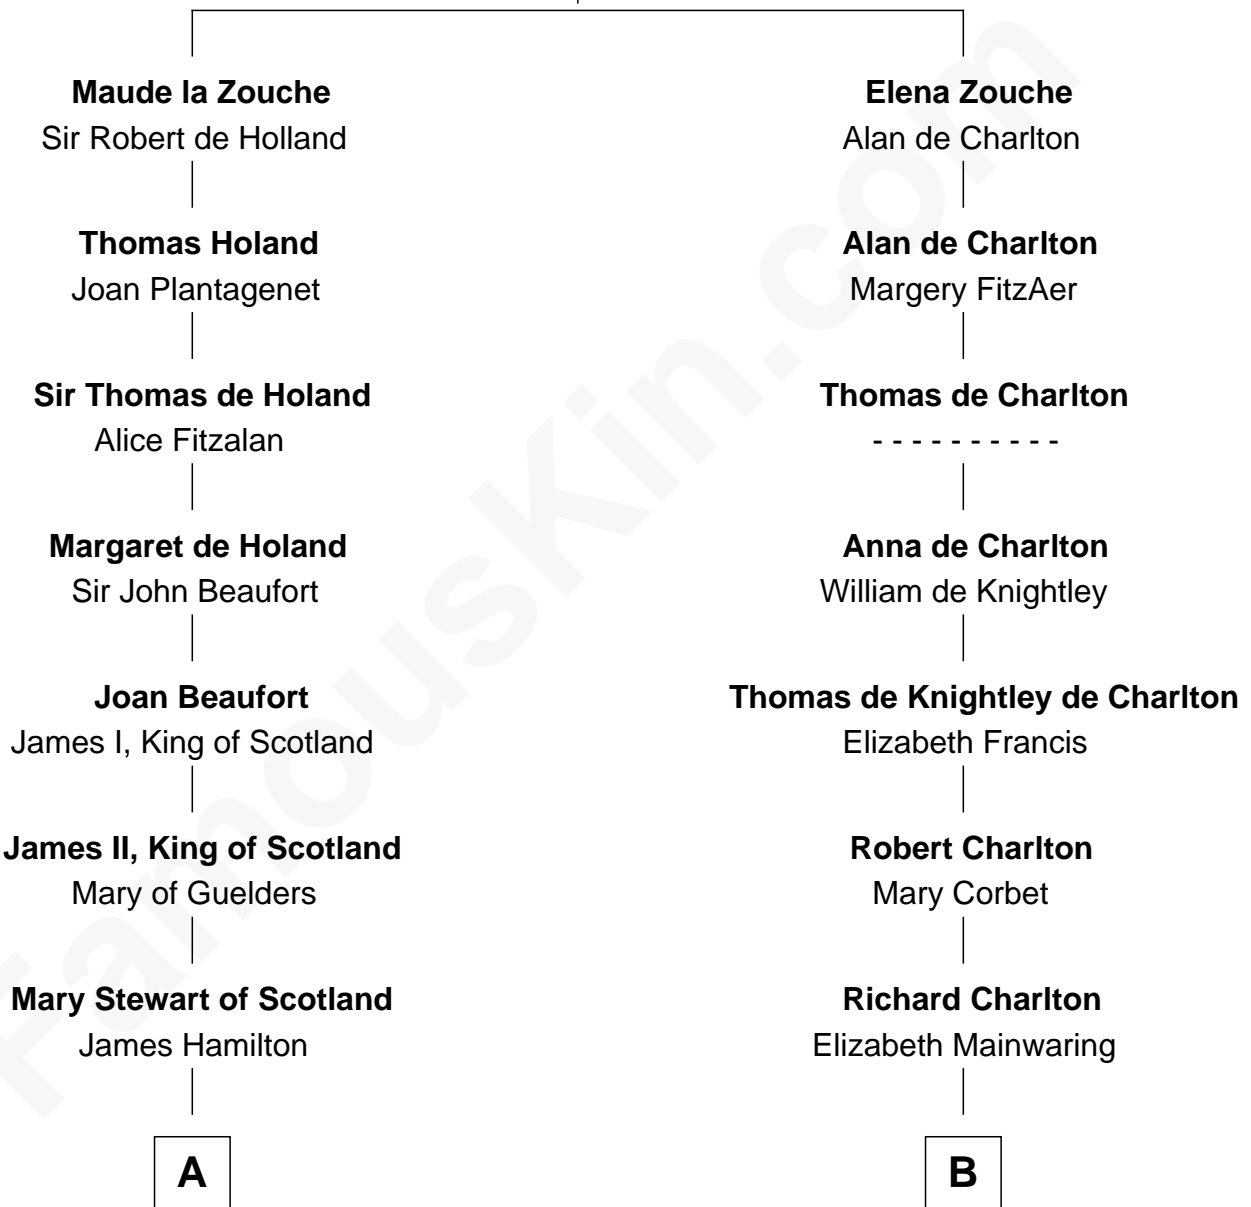

## Relationship Chart of

### Alexander Hamilton

1st U.S. Secretary of the Treasury

17th cousin 3 times removed of

### Alice (Lee) Roosevelt

First Wife of President Theodore Roosevelt

**Sir Alan la Zouche**  
Eleanor de Segrave

**C**

**Nathaniel Cabot Lee**

Mary Ann Cabot

**John Clarke Lee**

Harriet Paine Rose