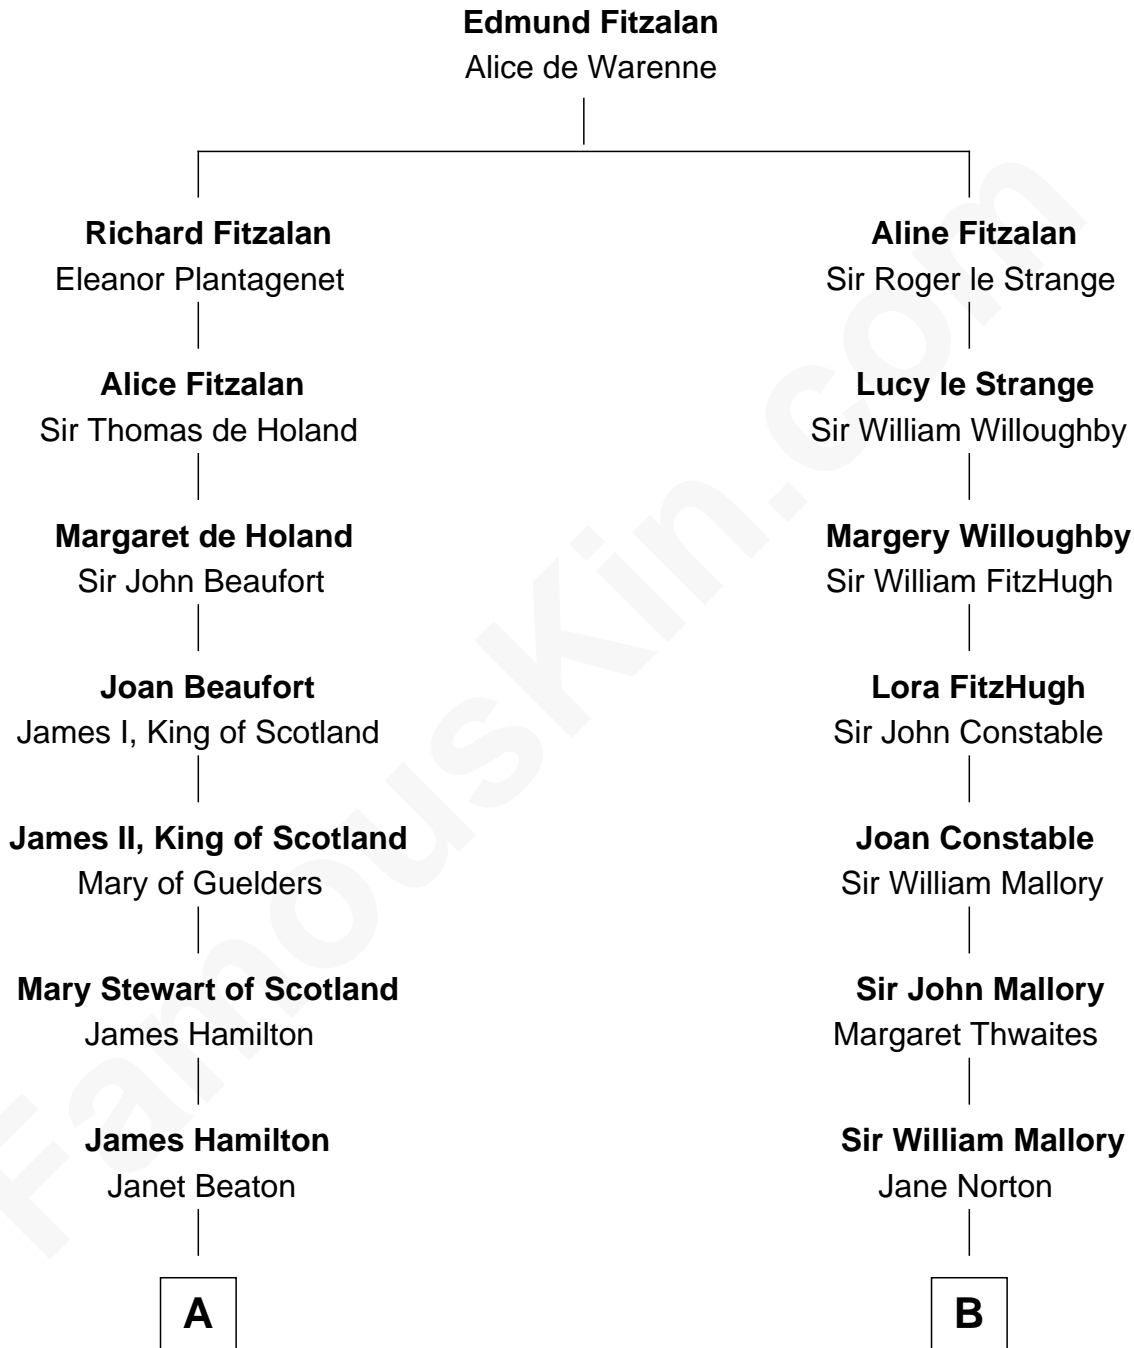

FamousKin.com Relationship Chart of

Alexander Hamilton

1st U.S. Secretary of the Treasury

16th cousin 4 times removed of

Tom Hanks

Movie Actor

C

Daniel Boone Hanks
Mary Catherine Mefford

Ernest Buel Hanks
Gladys Hilda Ball

Amos Mefford Hanks
Janet Marylyn Frager

Tom Hanks
Movie Actor

FamousKin.com