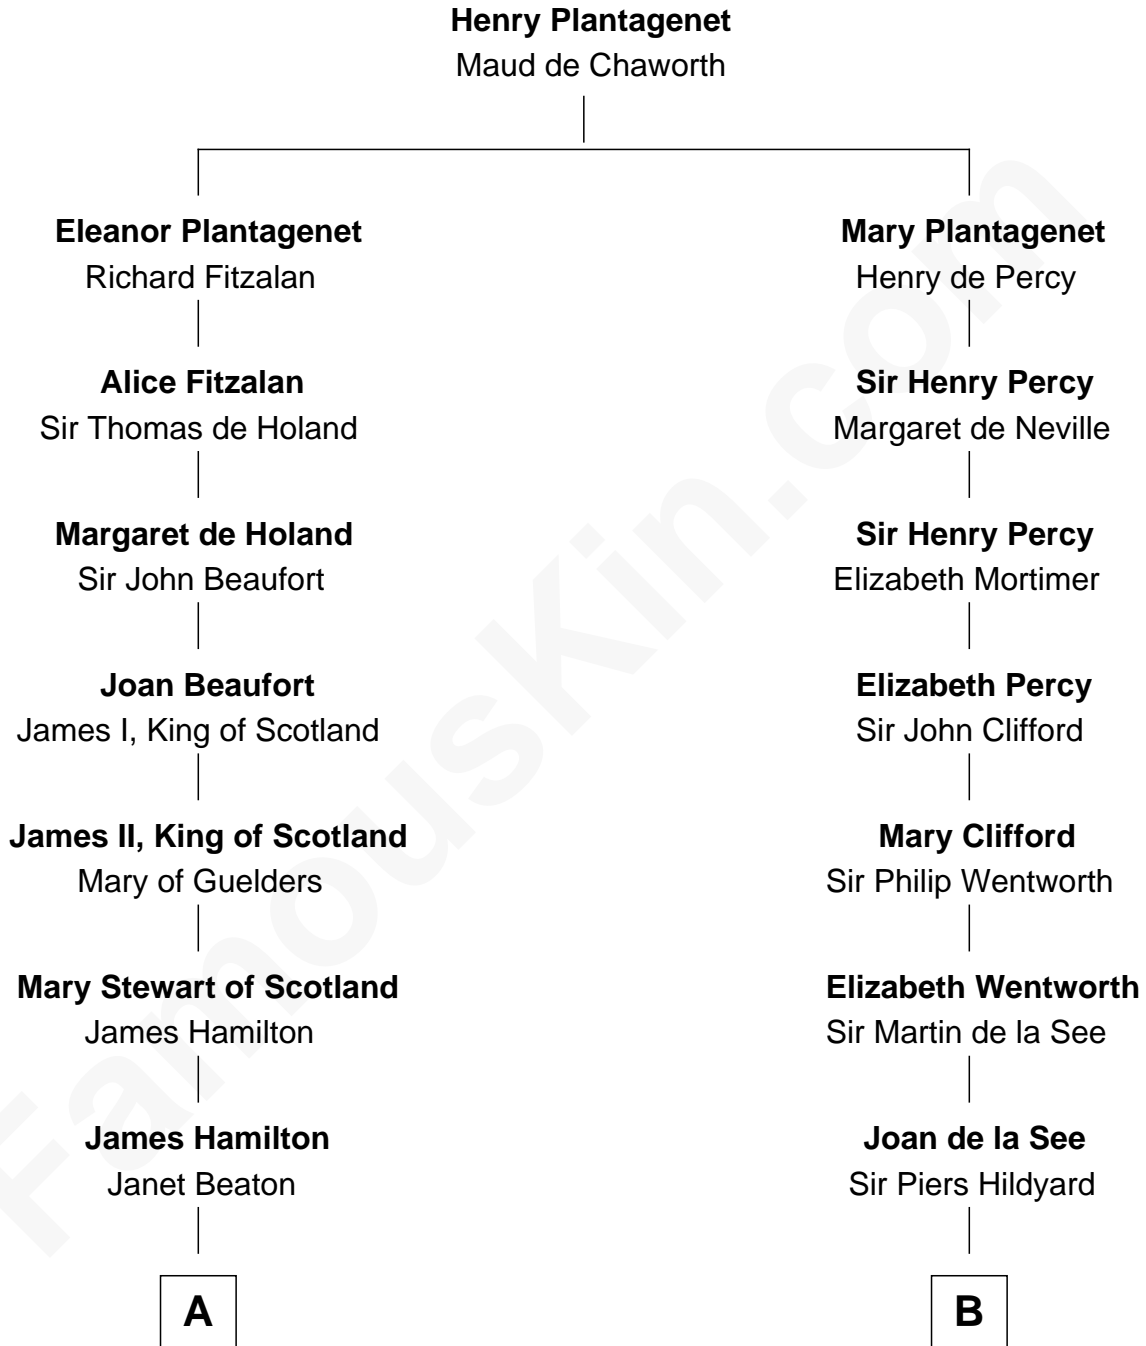

FamousKin.com Relationship Chart of

Alexander Hamilton

1st U.S. Secretary of the Treasury

16th cousin 5 times removed of

Tuesday Weld

TV and Movie Actress

C

Sarah Bartlett Balch

Stephen Minot Weld

Stephen Minot Weld

Eloise Rodman

Edward Motley Weld

Sarah Lothrop King

Lothrop Motley Weld

Yosene Balfour Ker

Tuesday Weld