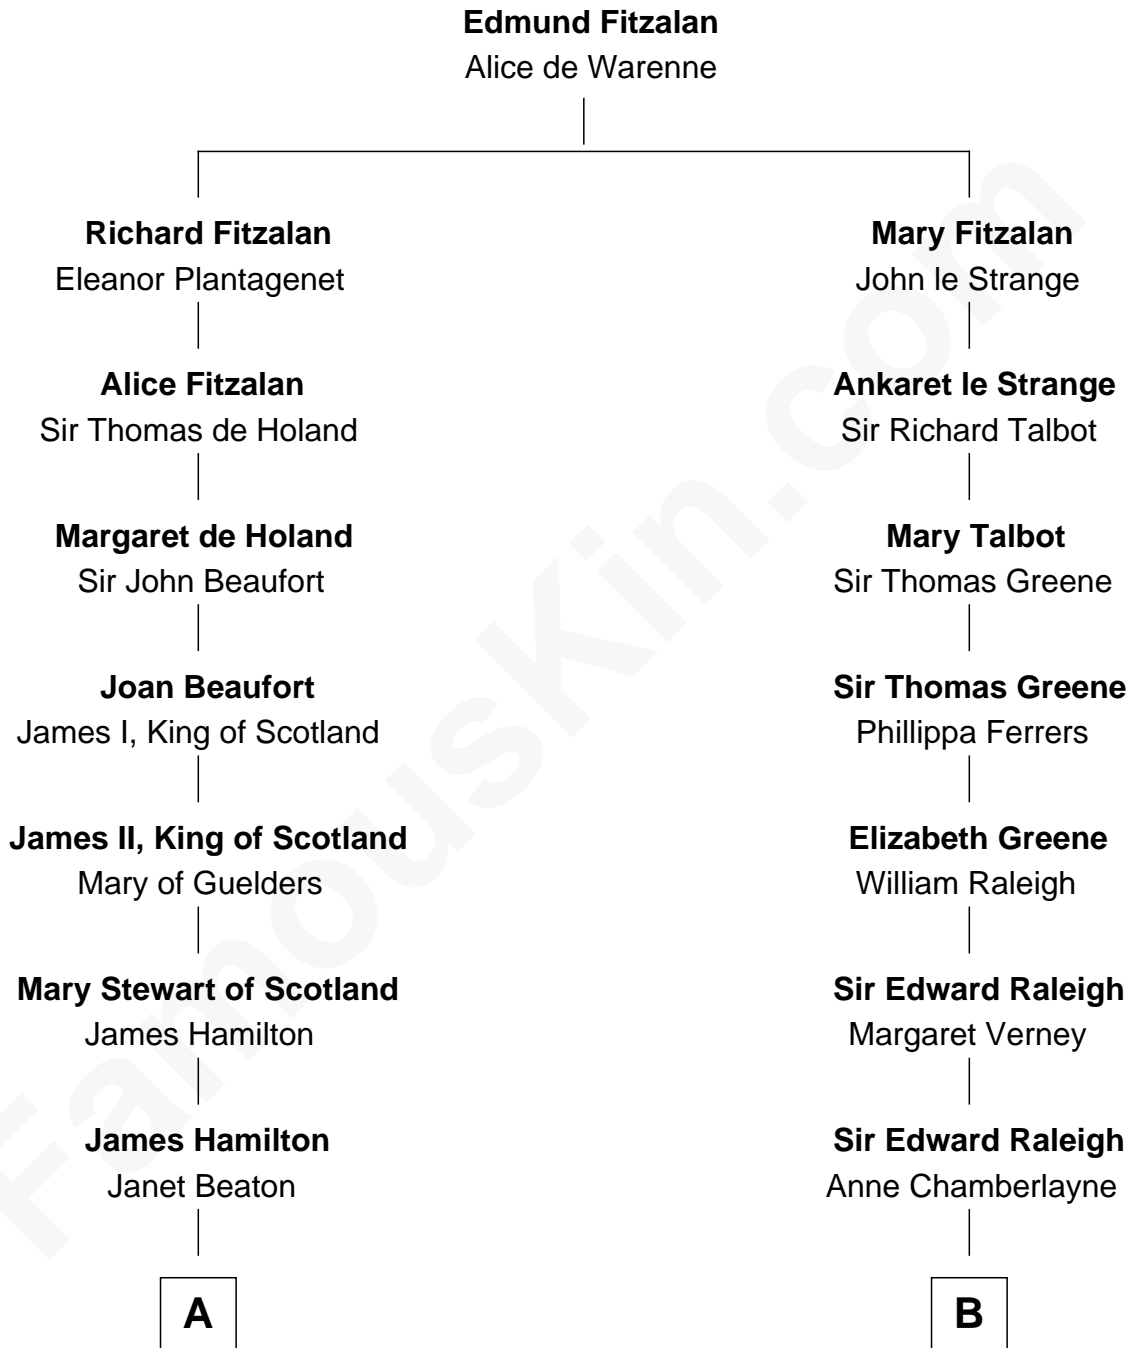

FamousKin.com

Relationship Chart of

Alexander Hamilton

1st U.S. Secretary of the Treasury

16th cousin 5 times removed of

Tuesday Weld

TV and Movie Actress

C

—
Alfred Rodman

Anna Lothrop Motley

—
Eloise Rodman

Stephen Minot Weld

—
Edward Motley Weld

Sarah Lothrop King

—
Lothrop Motley Weld

Yosene Balfour Ker