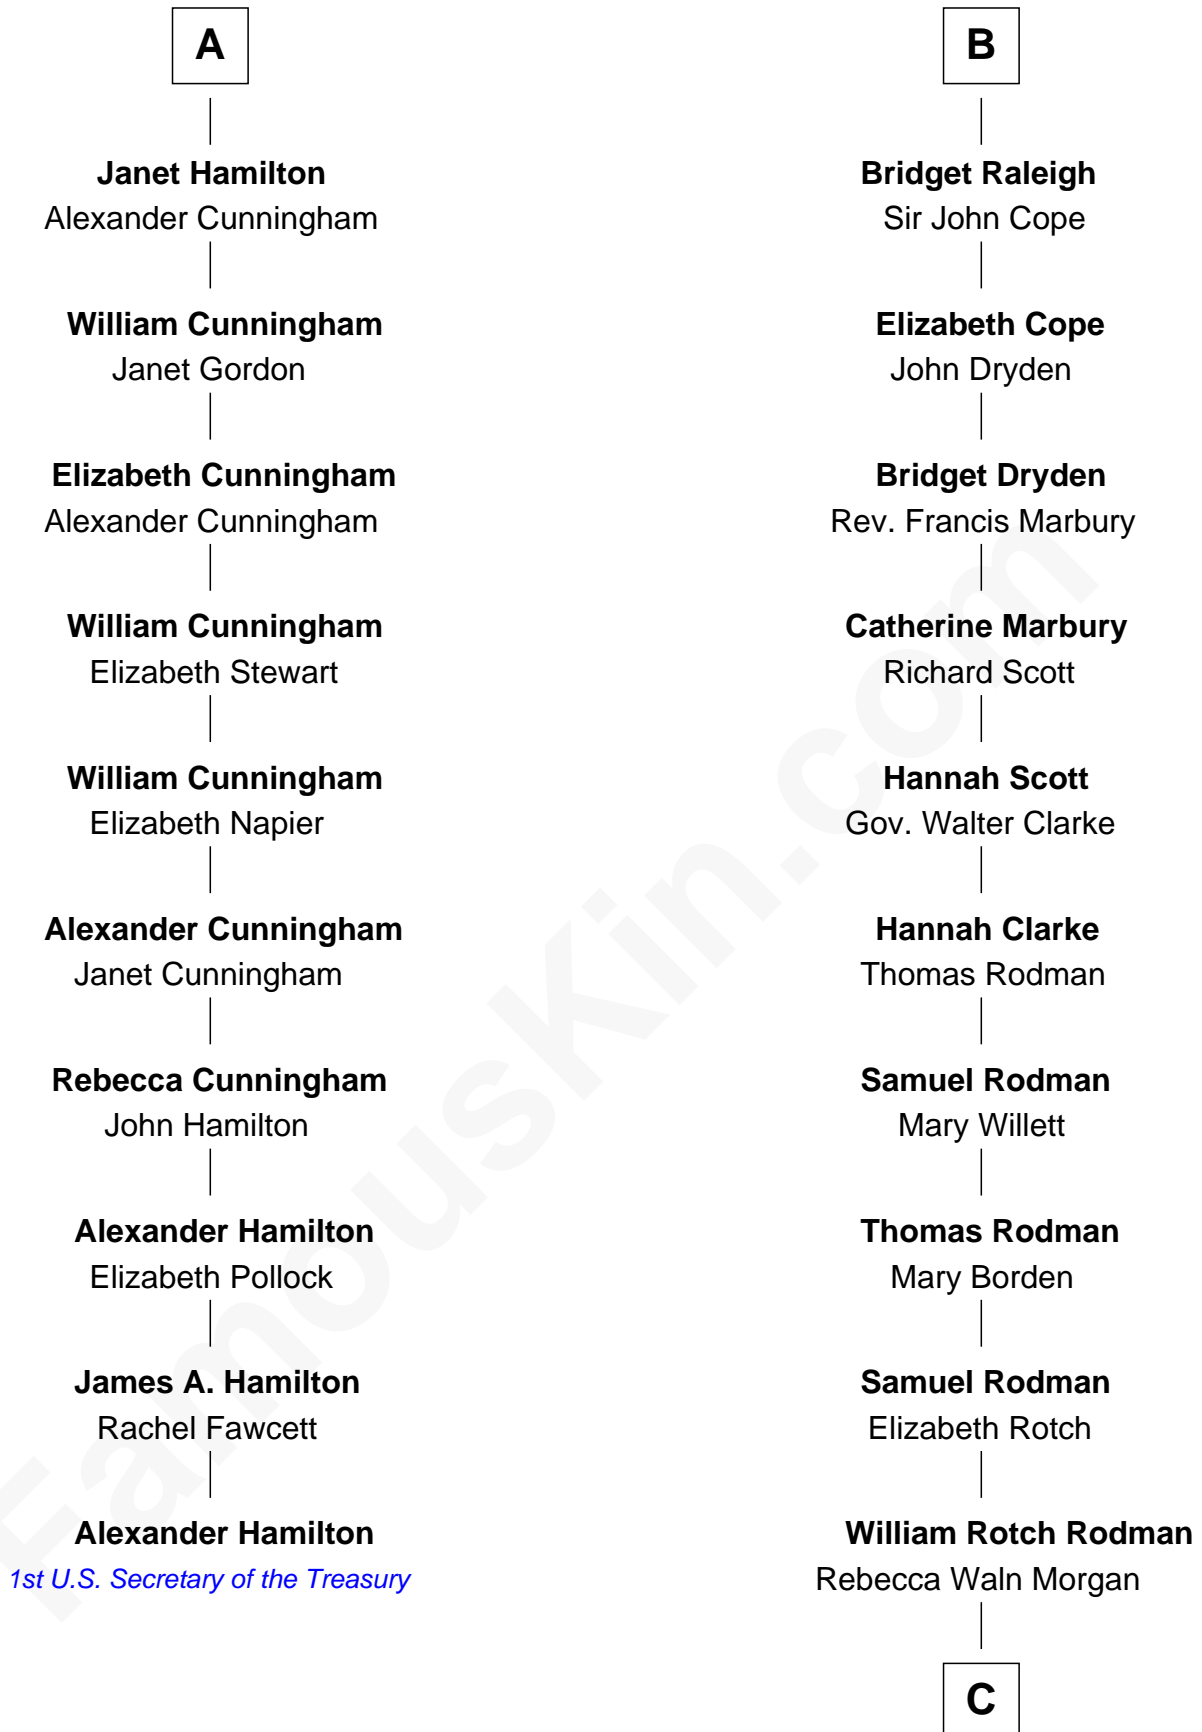

FamousKin.com

Relationship Chart of

Alexander Hamilton

1st U.S. Secretary of the Treasury

16th cousin 5 times removed of

Tuesday Weld

TV and Movie Actress

C

—
Alfred Rodman

Anna Lothrop Motley

—
Eloise Rodman

Stephen Minot Weld

—
Edward Motley Weld

Sarah Lothrop King

—
Lothrop Motley Weld

Yosene Balfour Ker