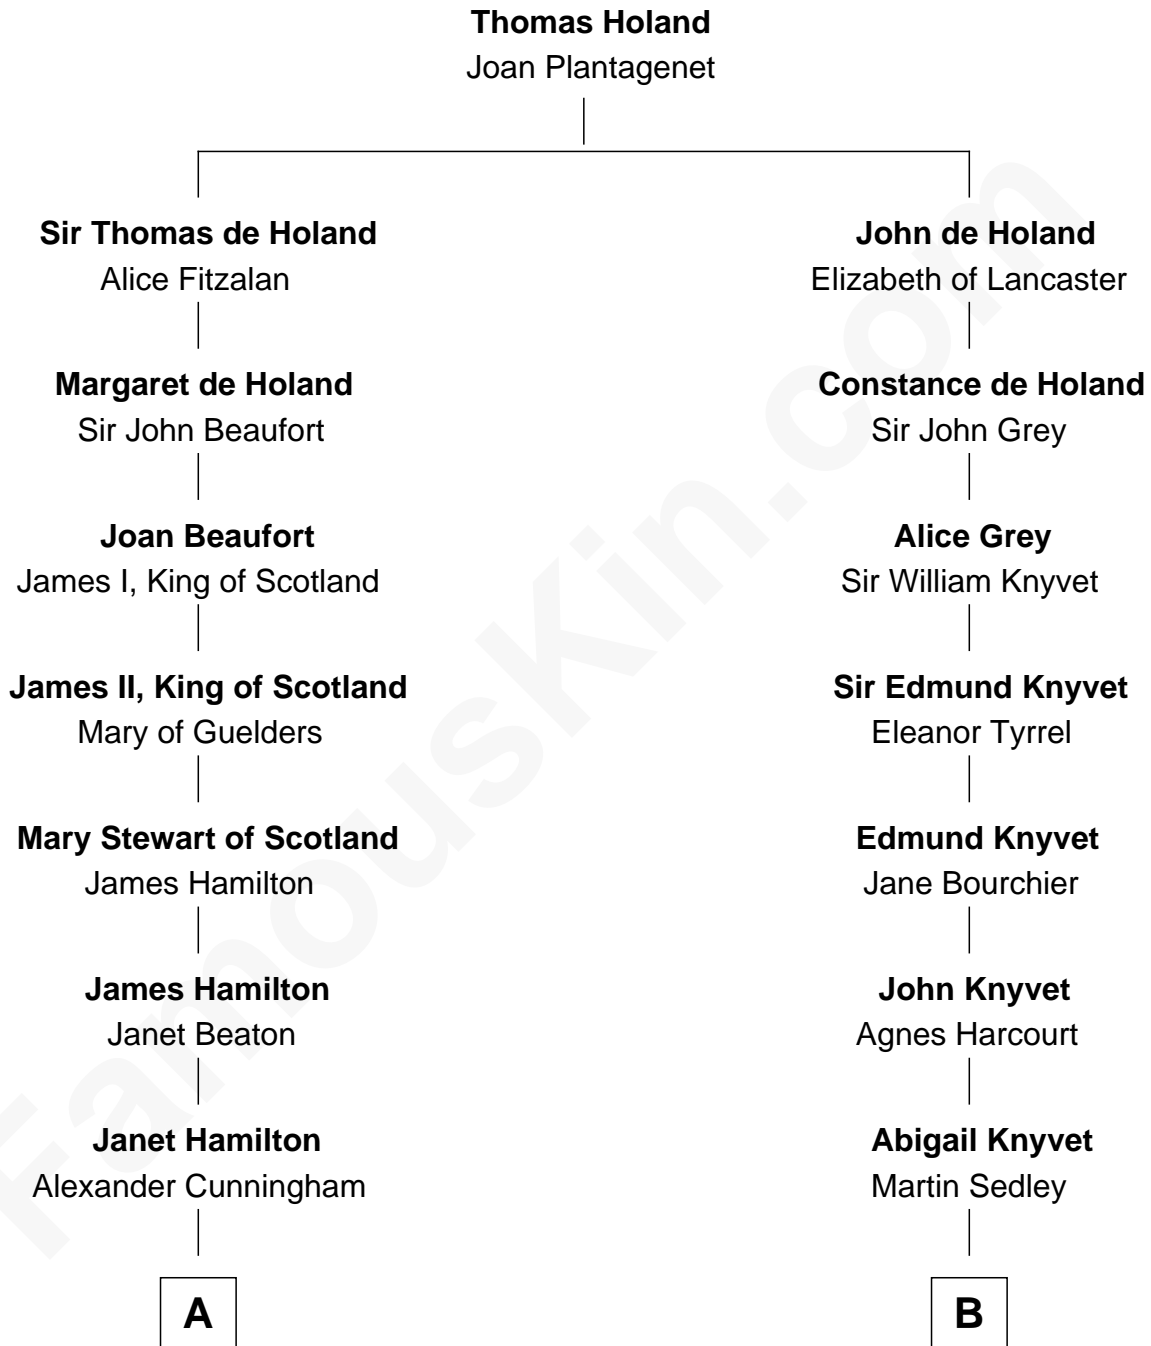

# FamousKin.com Relationship Chart of

**Alexander Hamilton**

*1st U.S. Secretary of the Treasury*

15th cousin 1 time removed of

**Leverett Saltonstall**

*55th Governor of Massachusetts*

**A**

**William Cunningham**

Janet Gordon

**Elizabeth Cunningham**

Alexander Cunningham

**William Cunningham**

Elizabeth Stewart

**William Cunningham**

Elizabeth Napier

**Alexander Cunningham**

Janet Cunningham

**Rebecca Cunningham**

John Hamilton

**Alexander Hamilton**

Elizabeth Pollock

**James A. Hamilton**

Rachel Fawcett

**Alexander Hamilton**