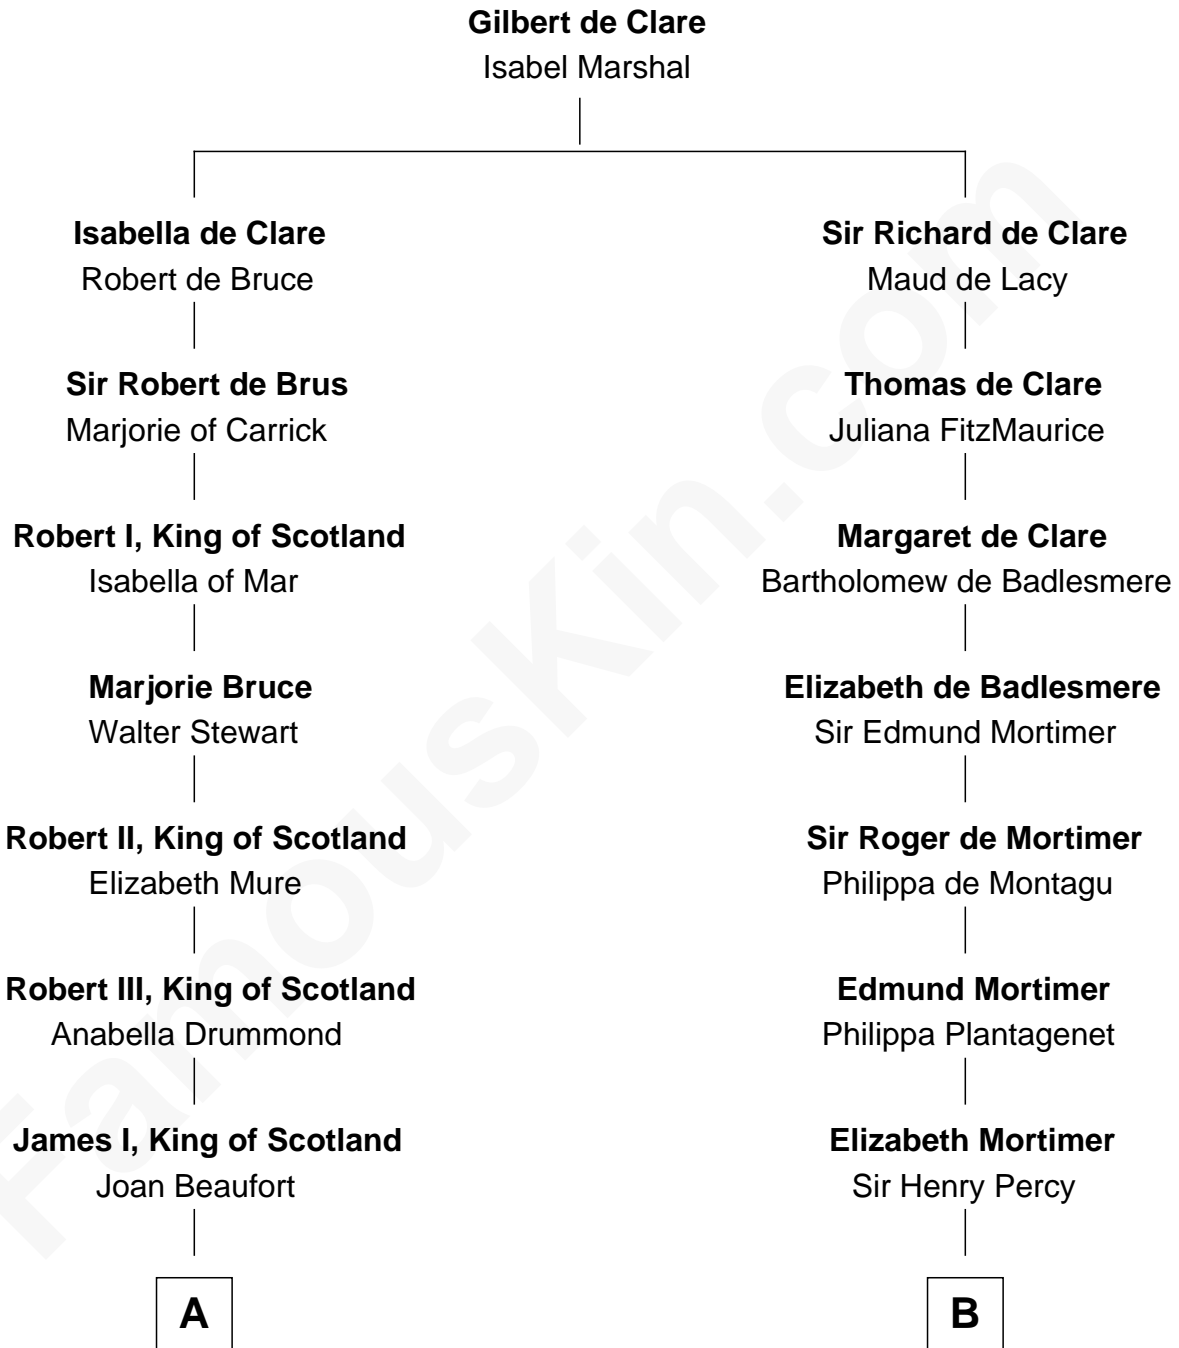

FamousKin.com Relationship Chart of

Alexander Hamilton

1st U.S. Secretary of the Treasury

19th cousin of

John Carroll

Founder of Georgetown University

C

Alexander Hamilton

Elizabeth Pollock

James A. Hamilton

Rachel Fawcett

Alexander Hamilton

1st U.S. Secretary of the Treasury

D

Anne Digges

Henry Darnall