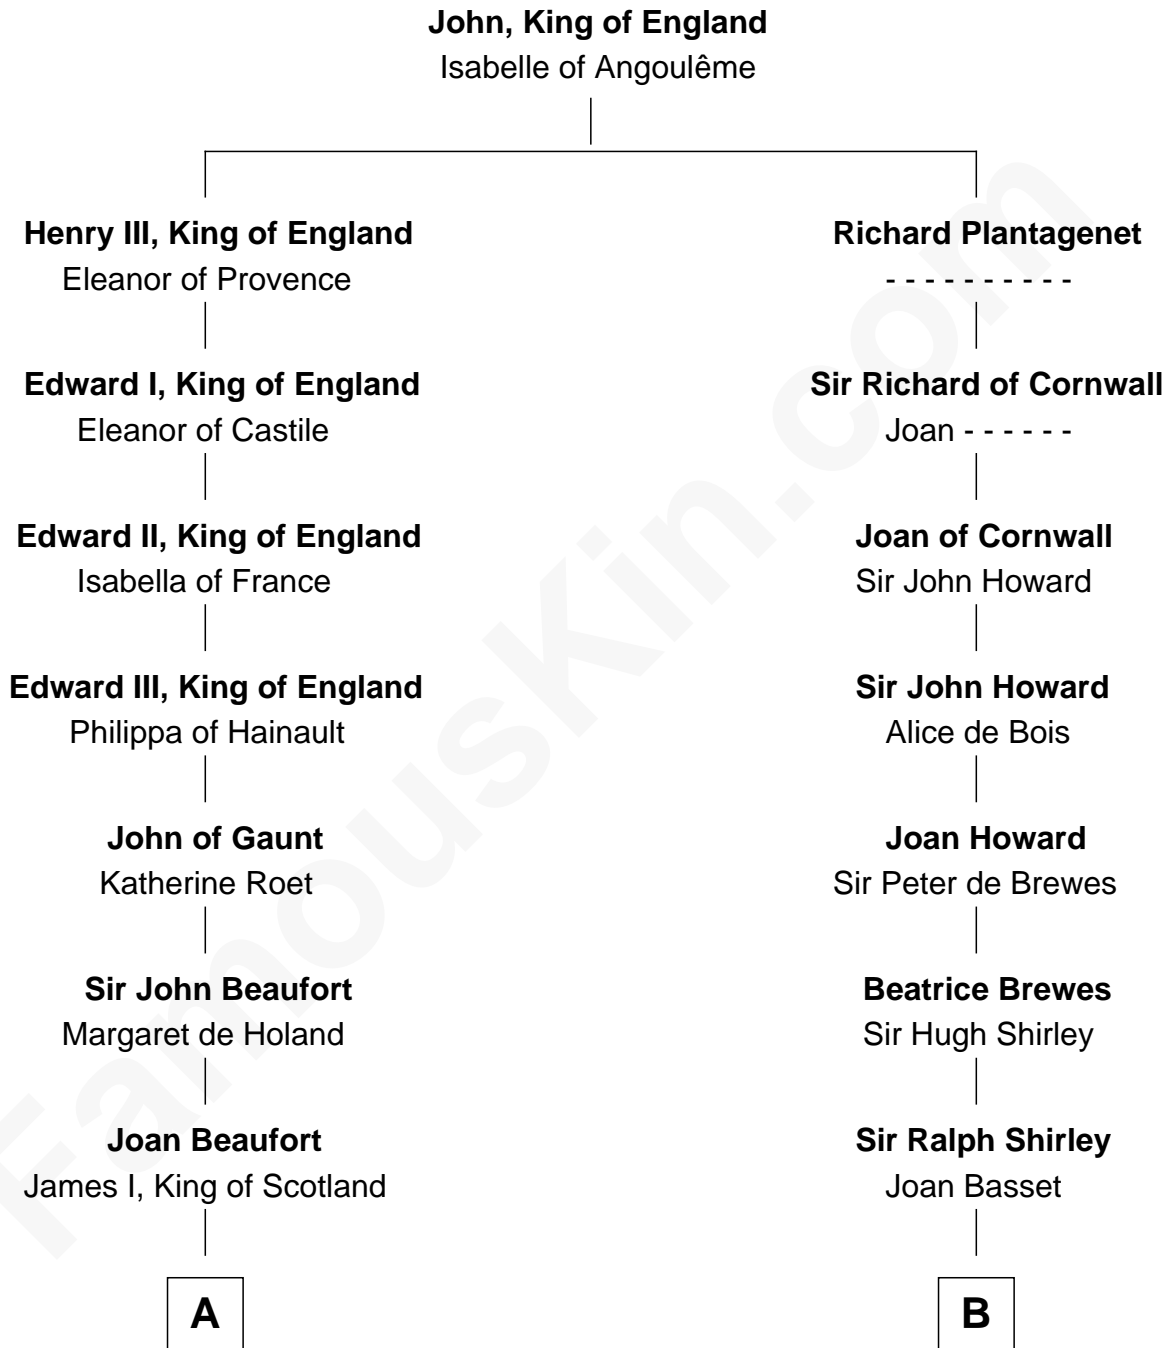

# FamousKin.com Relationship Chart of

**Alexander Hamilton**

*1st U.S. Secretary of the Treasury*

19th cousin 1 time removed of

**Eugene Foss**

*45th Governor of Massachusetts*

**C**

**Alexander Hamilton**  
Elizabeth Pollock

**James A. Hamilton**  
Rachel Fawcett

**Alexander Hamilton**  
*1st U.S. Secretary of the Treasury*

**D**

**Susanna Hallett**  
Col. Heman Bangs

**Amanda Bangs**  
Samuel Bartlett Foss

**George Edmund Foss**  
Marcia Cordelia Noble

**Eugene Foss**  
*45th Governor of Massachusetts*