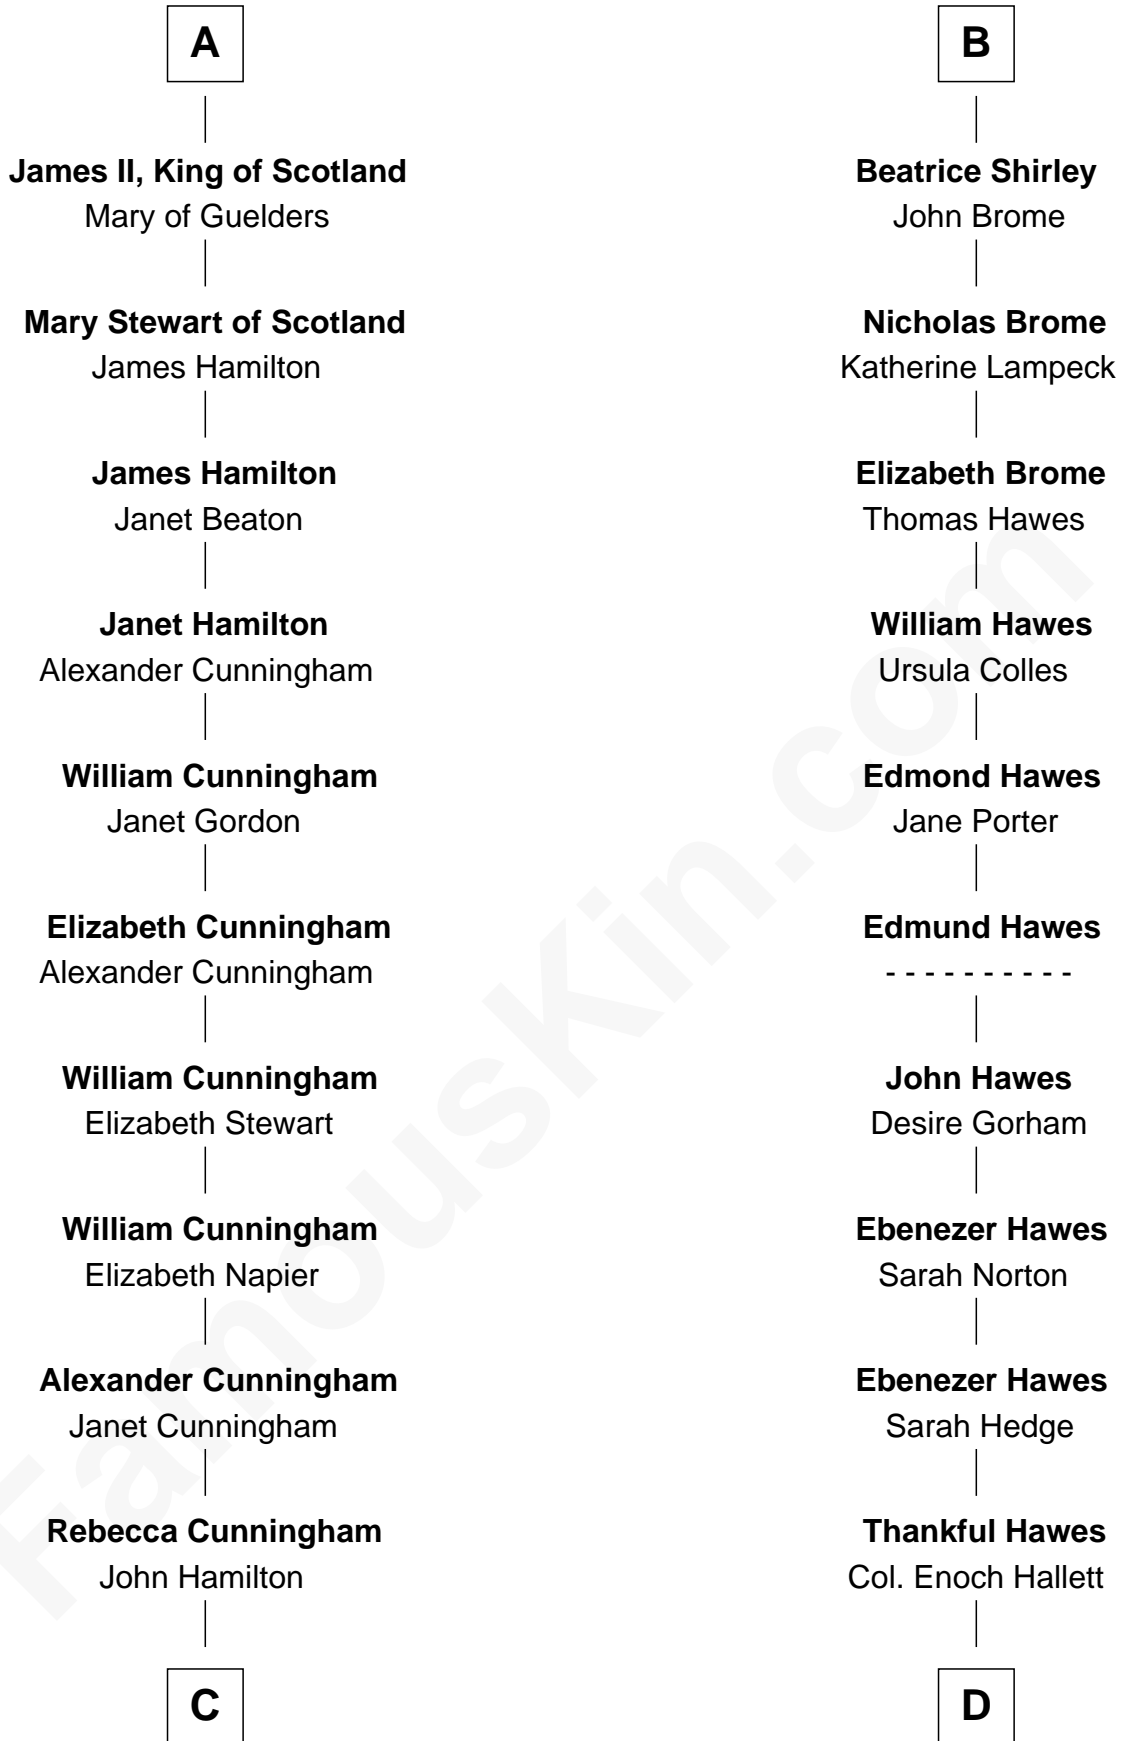

# FamousKin.com Relationship Chart of

**Alexander Hamilton**

*1st U.S. Secretary of the Treasury*

19th cousin 1 time removed of

**Eugene Foss**

*45th Governor of Massachusetts*

**C**

**Alexander Hamilton**  
Elizabeth Pollock

**James A. Hamilton**  
Rachel Fawcett

**Alexander Hamilton**  
*1st U.S. Secretary of the Treasury*

**D**

**Susanna Hallett**  
Col. Heman Bangs

**Amanda Bangs**  
Samuel Bartlett Foss

**George Edmund Foss**  
Marcia Cordelia Noble

**Eugene Foss**  
*45th Governor of Massachusetts*