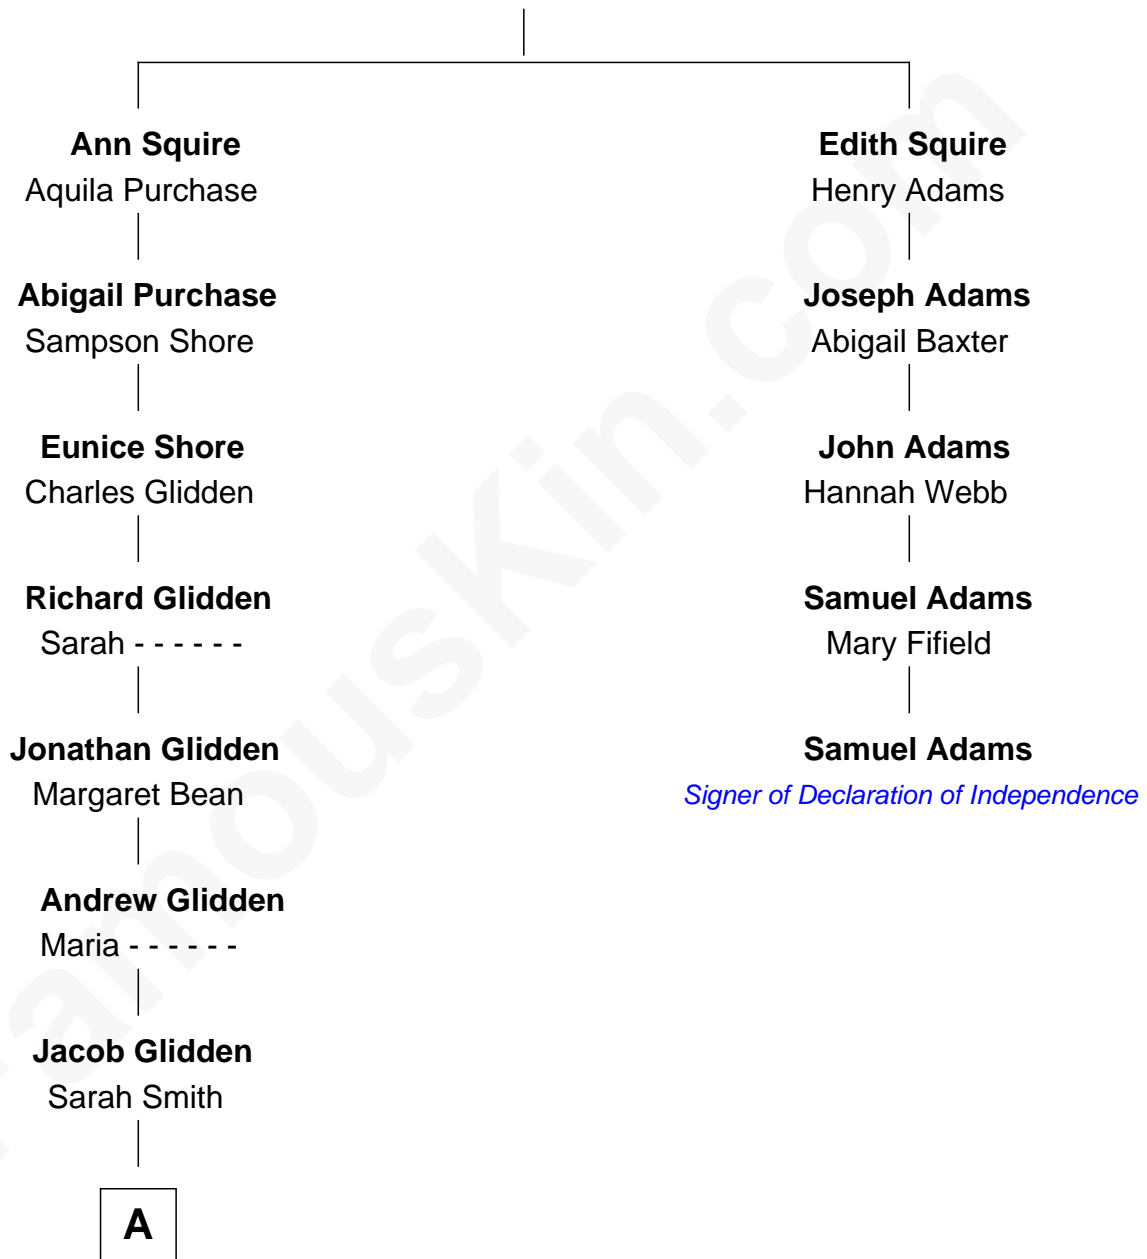

# FamousKin.com Relationship Chart of

**Zac Efron**

*Movie Actor*

4th cousin 9 times removed of

**Samuel Adams**

*Signer of the Declaration of Independence*

Henry Squire

**A**

**Jacob Glidden**

Almira Coy

**Joseph Henry Glidden**

Frances Van Antwerp

**Elmer Joy Glidden**

Luzell Richmond

**Joseph Henry Glidden**

Helene Durgan