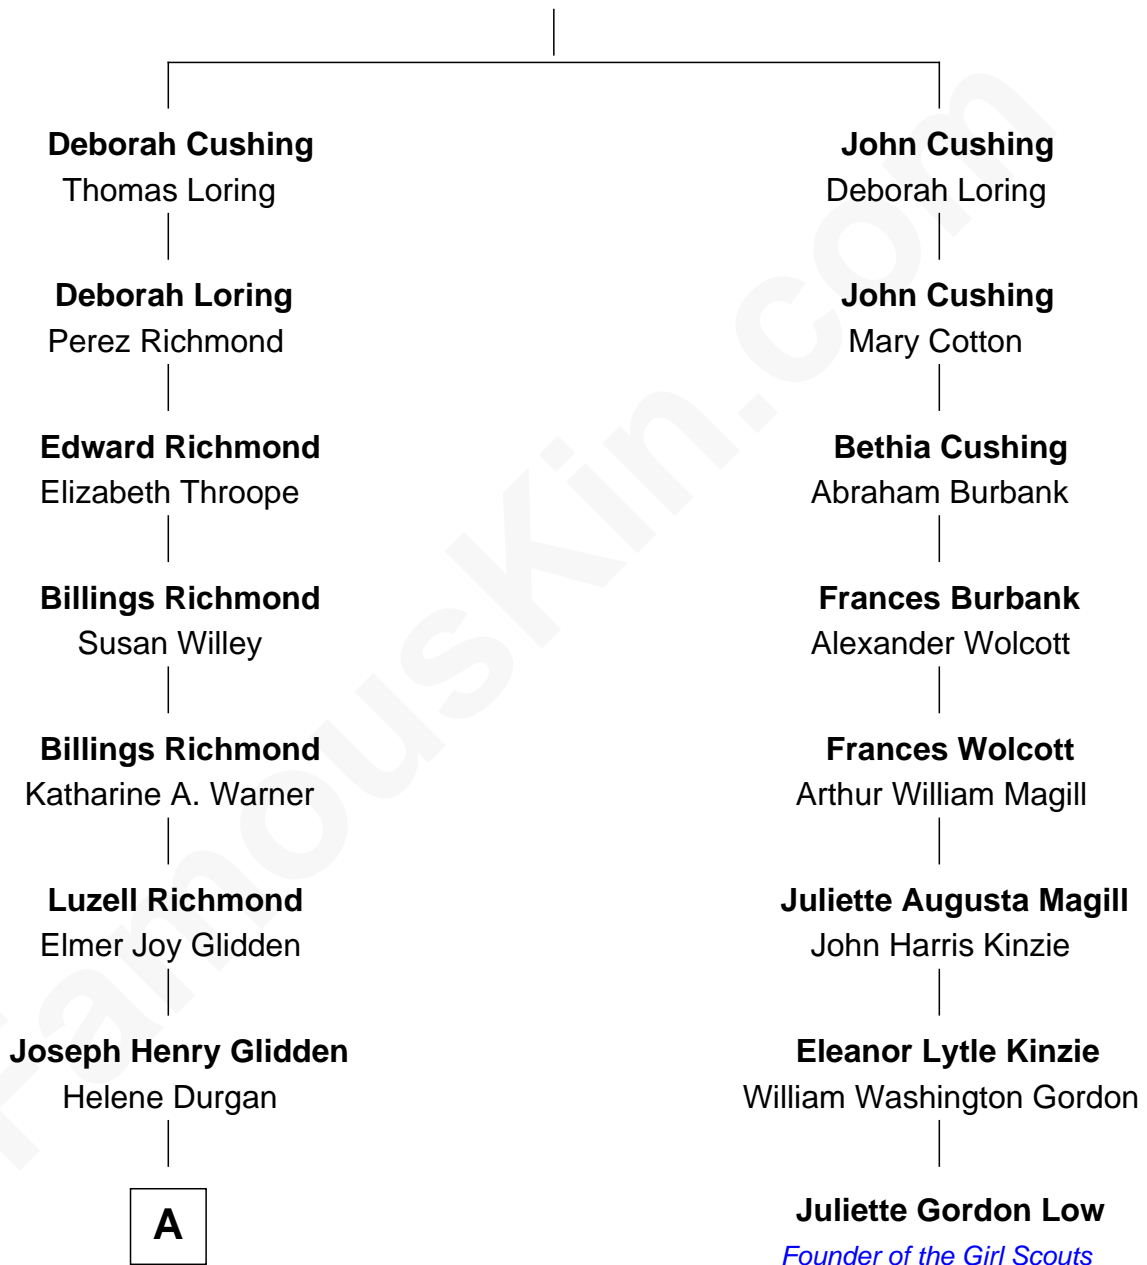

# FamousKin.com Relationship Chart of

**Zac Efron**

*Movie Actor*

7th cousin 2 times removed of

**Juliette Gordon Low**

*Founder of the Girl Scouts*

**John Cushing**

Sarah Hawkes

**A**

June Helene Glidden

Robert Harold Baskett

Starla June Baskett

David Leslie Efron

**Zac Efron**

*Movie Actor*