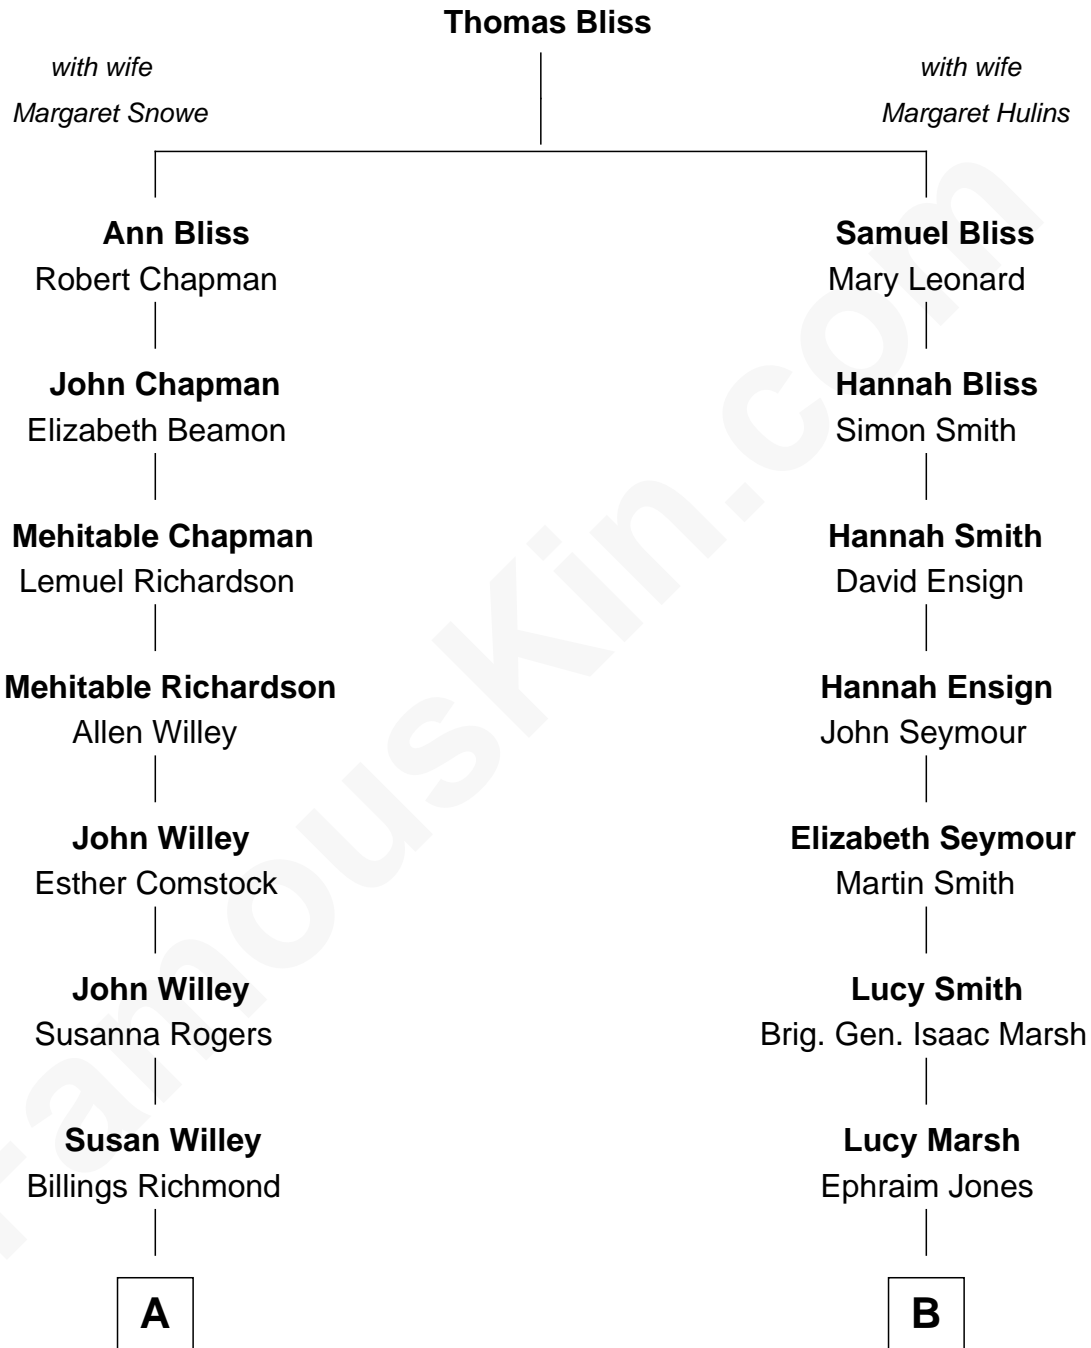

FamousKin.com Relationship Chart of

Zac Efron
Movie Actor

12th cousin 1 time removed of

Julie Bowen
TV and Movie Actress

A

Billings Richmond
Katharine A. Warner

Luzell Richmond
Elmer Joy Glidden

Joseph Henry Glidden
Helene Durgan