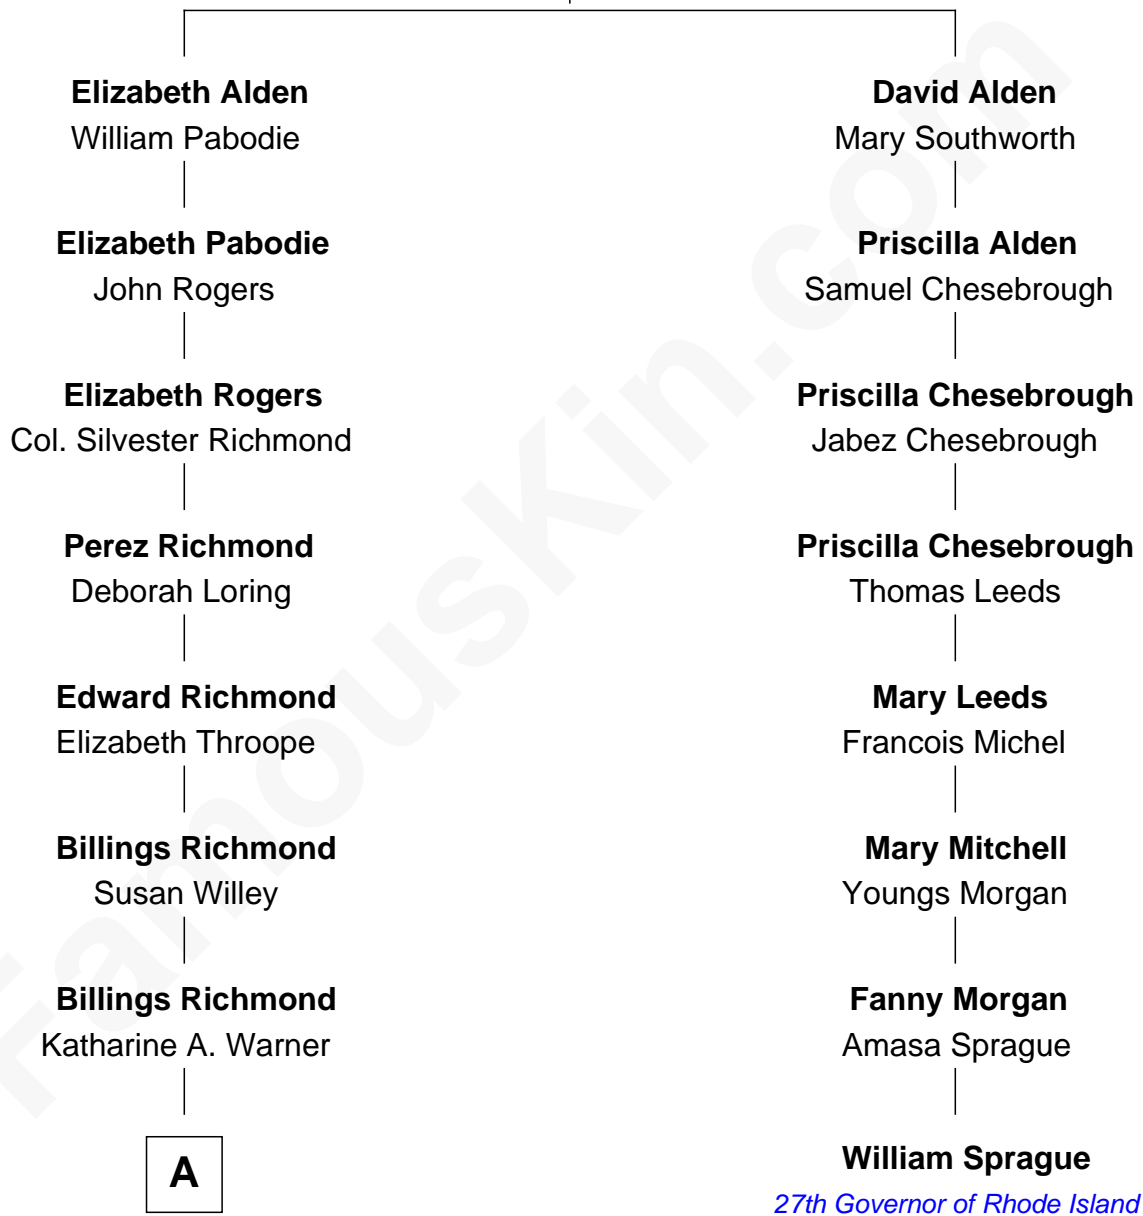

# FamousKin.com Relationship Chart of

**Zac Efron**

*Movie Actor*

7th cousin 4 times removed of

**William Sprague**

*27th Governor of Rhode Island*

**John Alden**  
Priscilla Mullins

**A**

—  
**Luzell Richmond**  
Elmer Joy Glidden

—  
**Joseph Henry Glidden**  
Helene Durgan

—  
**June Helene Glidden**  
Robert Harold Baskett

—  
**Starla June Baskett**  
David Leslie Efron

—  
**Zac Efron**  
*Movie Actor*