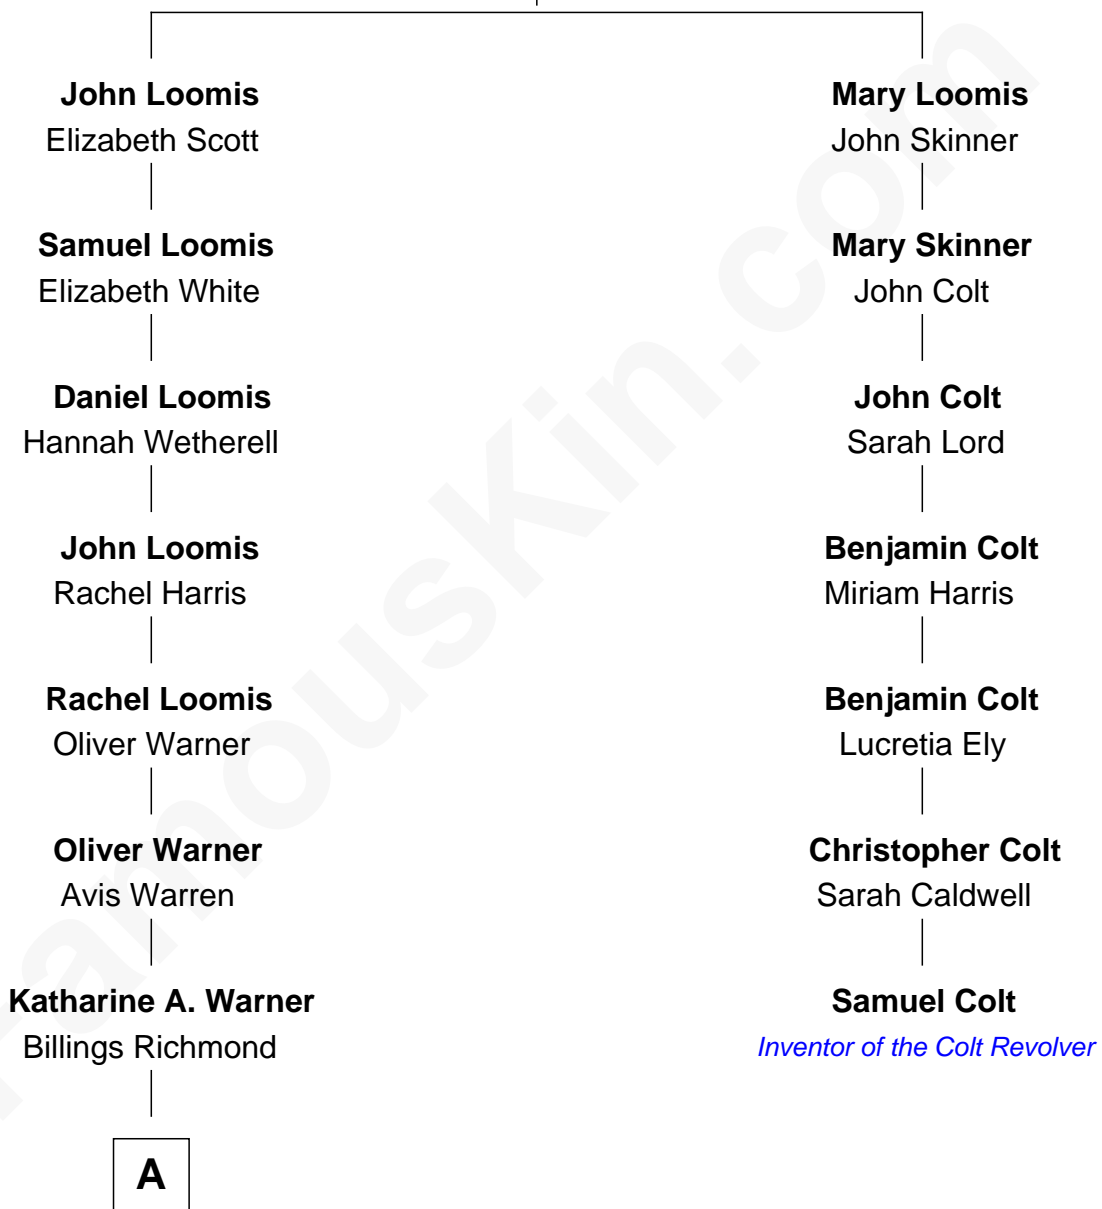

# FamousKin.com Relationship Chart of

**Zac Efron**

*Movie Actor*

6th cousin 5 times removed of

**Samuel Colt**

*Inventor of the Colt Revolver*

**Joseph Loomis**

Mary White

**A**

—  
**Luzell Richmond**  
Elmer Joy Glidden

—  
**Joseph Henry Glidden**  
Helene Durgan

—  
**June Helene Glidden**  
Robert Harold Baskett

—  
**Starla June Baskett**  
David Leslie Efron

—  
**Zac Efron**  
*Movie Actor*