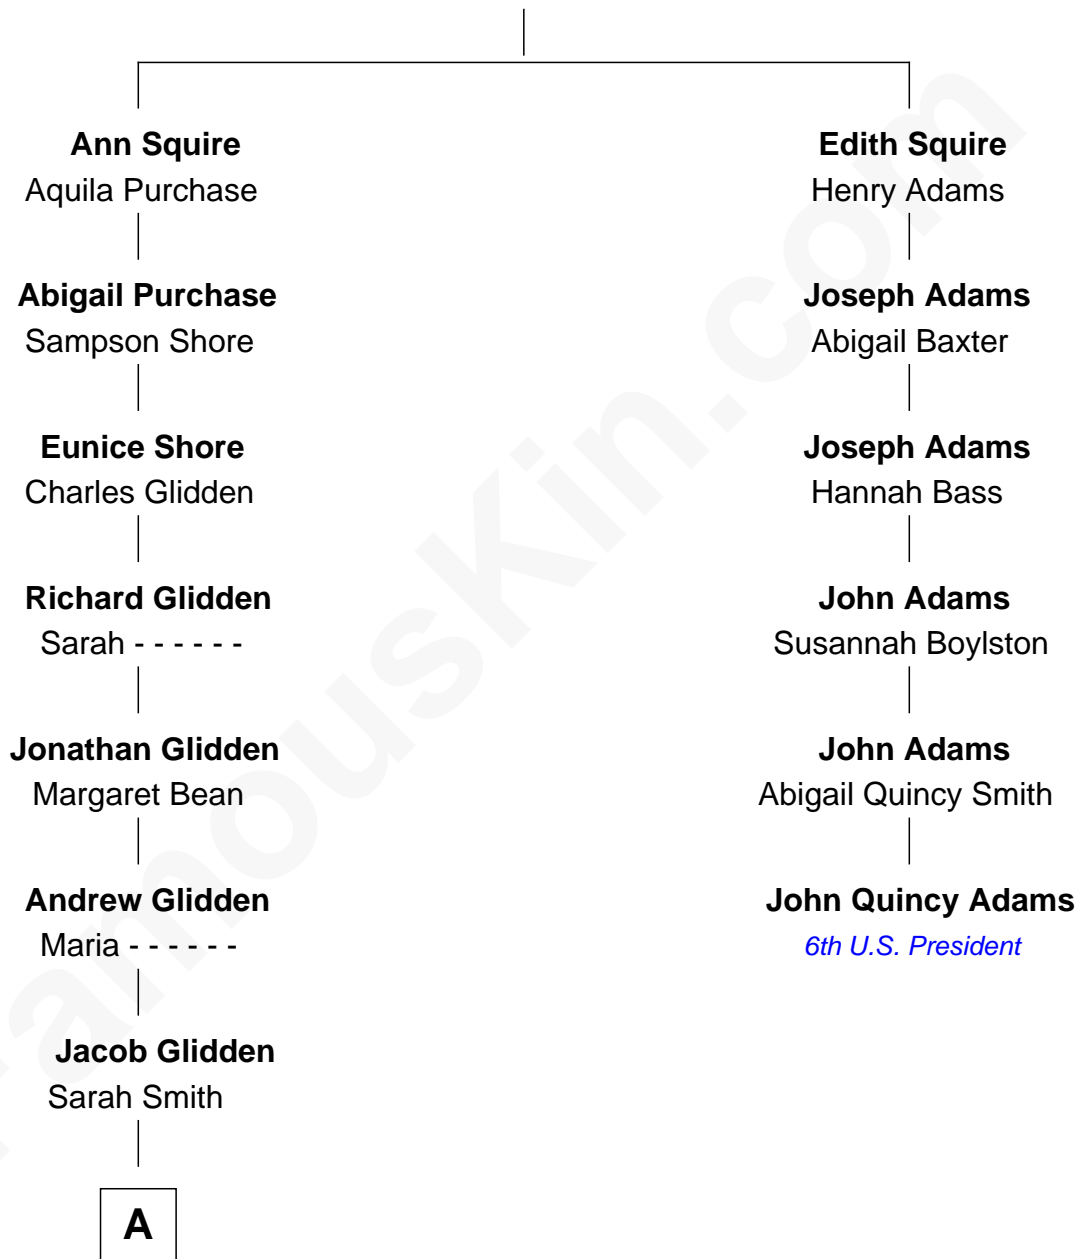

# FamousKin.com Relationship Chart of

**Zac Efron**

*Movie Actor*

5th cousin 8 times removed of

**John Quincy Adams**

*6th U.S. President*

Henry Squire

**A**

—  
**Jacob Glidden**

Almira Coy

—  
**Joseph Henry Glidden**

Frances Van Antwerp

—  
**Elmer Joy Glidden**

Luzell Richmond

—  
**Joseph Henry Glidden**

Helene Durgan