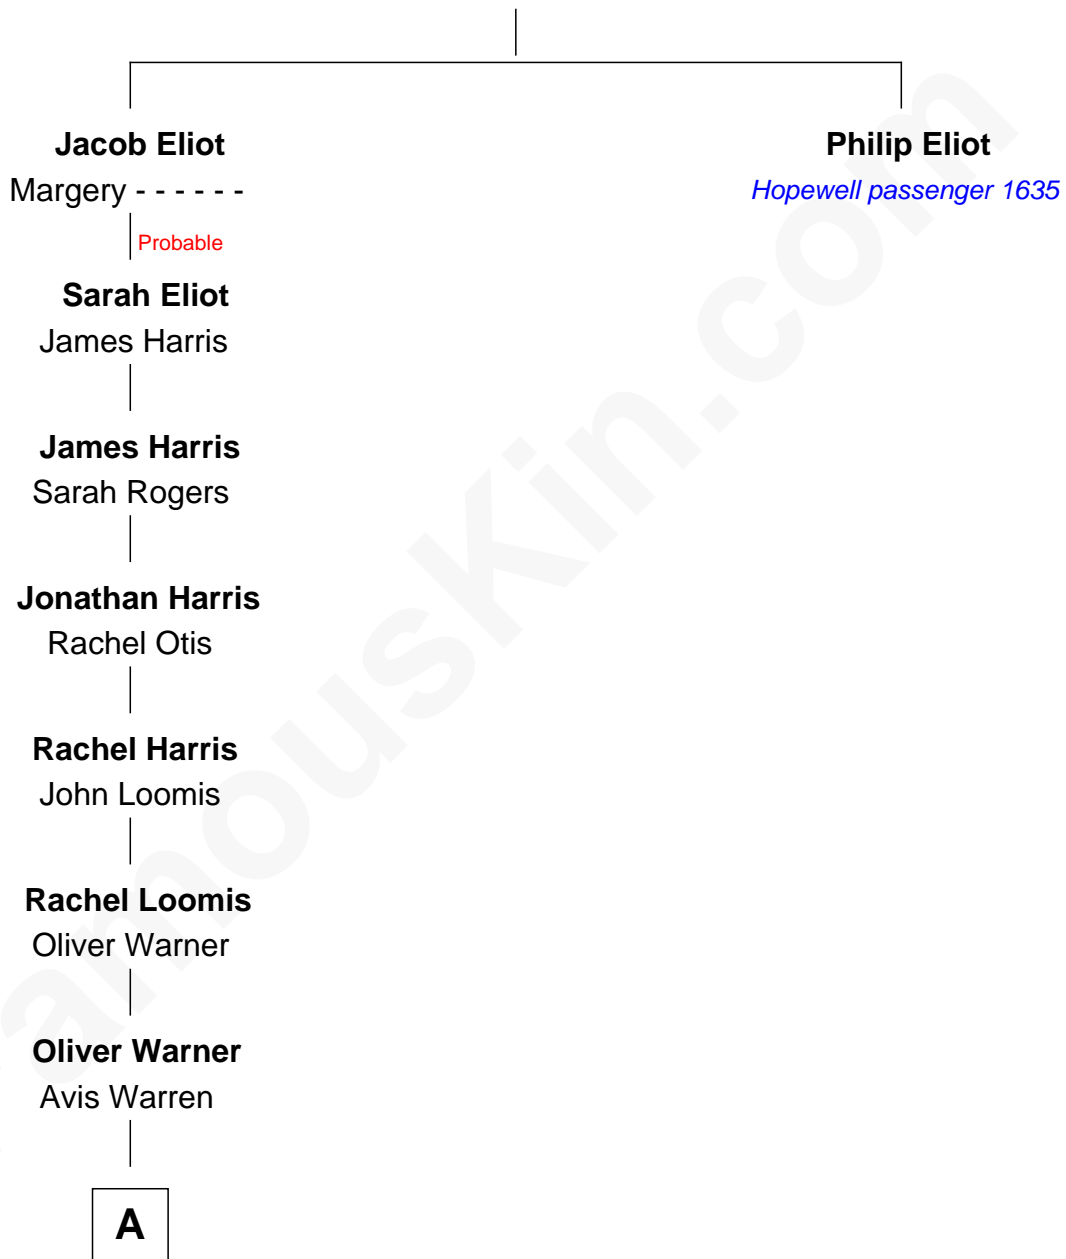

# FamousKin.com Relationship Chart of

**Zac Efron**

*Movie Actor*

10th great-grandnephew of

**Philip Eliot**

*(c1602 - 1657) Hopewell passenger 1635*

**Bennett Eliot**

Lettice Alger

**A**

—  
**Katharine A. Warner**

Billings Richmond

—  
**Luzell Richmond**

Elmer Joy Glidden

—  
**Joseph Henry Glidden**

Helene Durgan

—  
**June Helene Glidden**