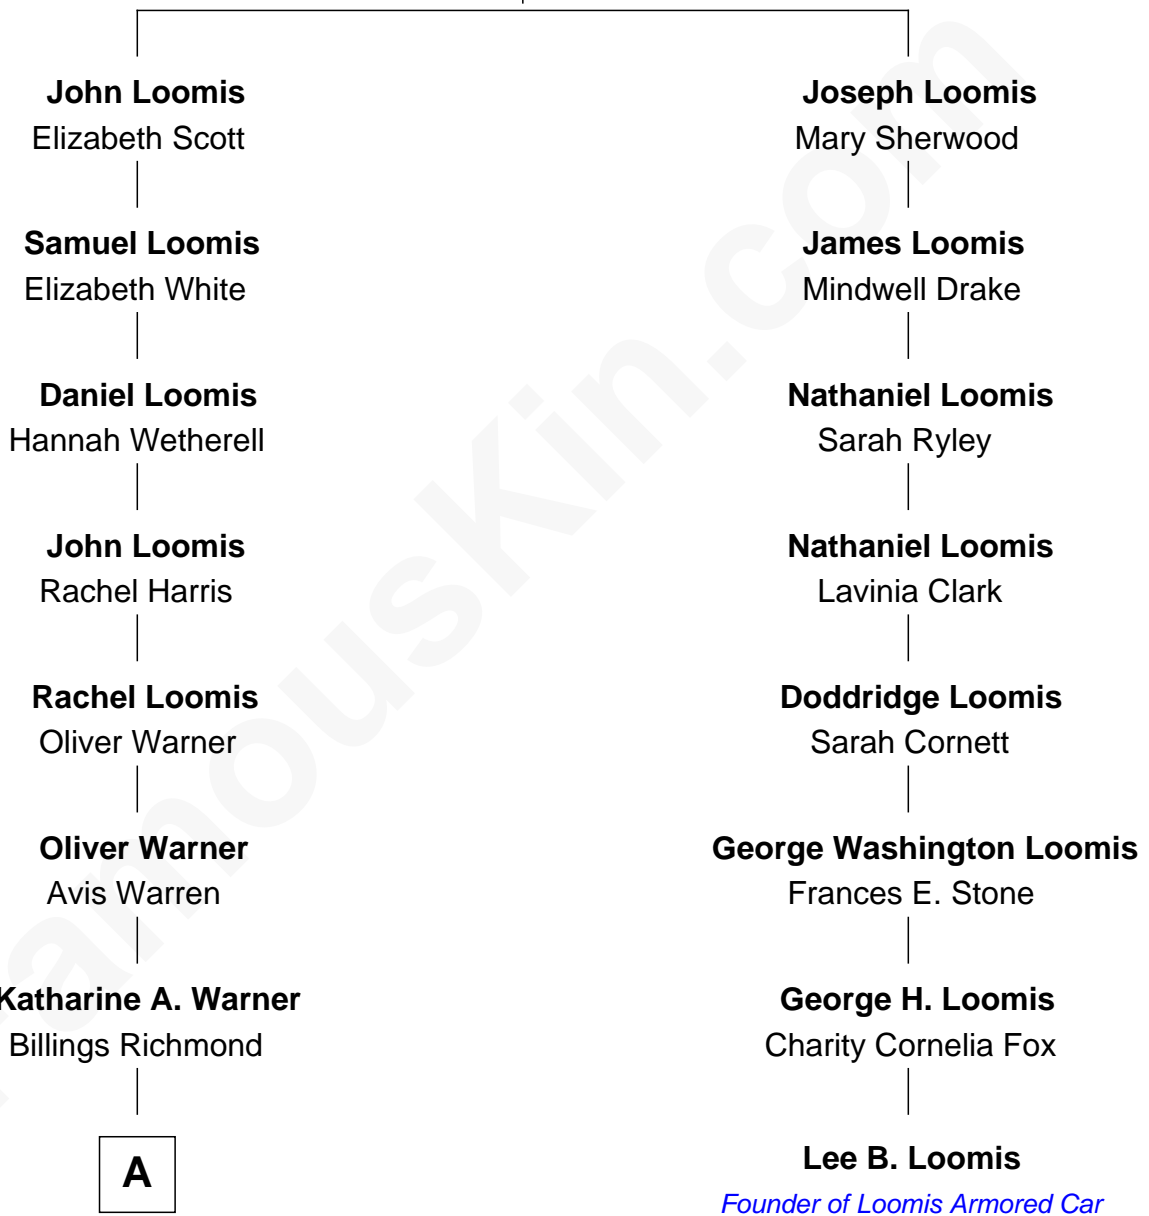

# FamousKin.com Relationship Chart of

**Zac Efron**  
*Movie Actor*

7th cousin 4 times removed of

**Lee B. Loomis**

*Founder of Loomis Armored Car Service*

**Joseph Loomis**  
Mary White

**A**

—  
**Luzell Richmond**  
Elmer Joy Glidden

—  
**Joseph Henry Glidden**  
Helene Durgan

—  
**June Helene Glidden**  
Robert Harold Baskett

—  
**Starla June Baskett**  
David Leslie Efron

—  
**Zac Efron**  
*Movie Actor*

FamousKin.com