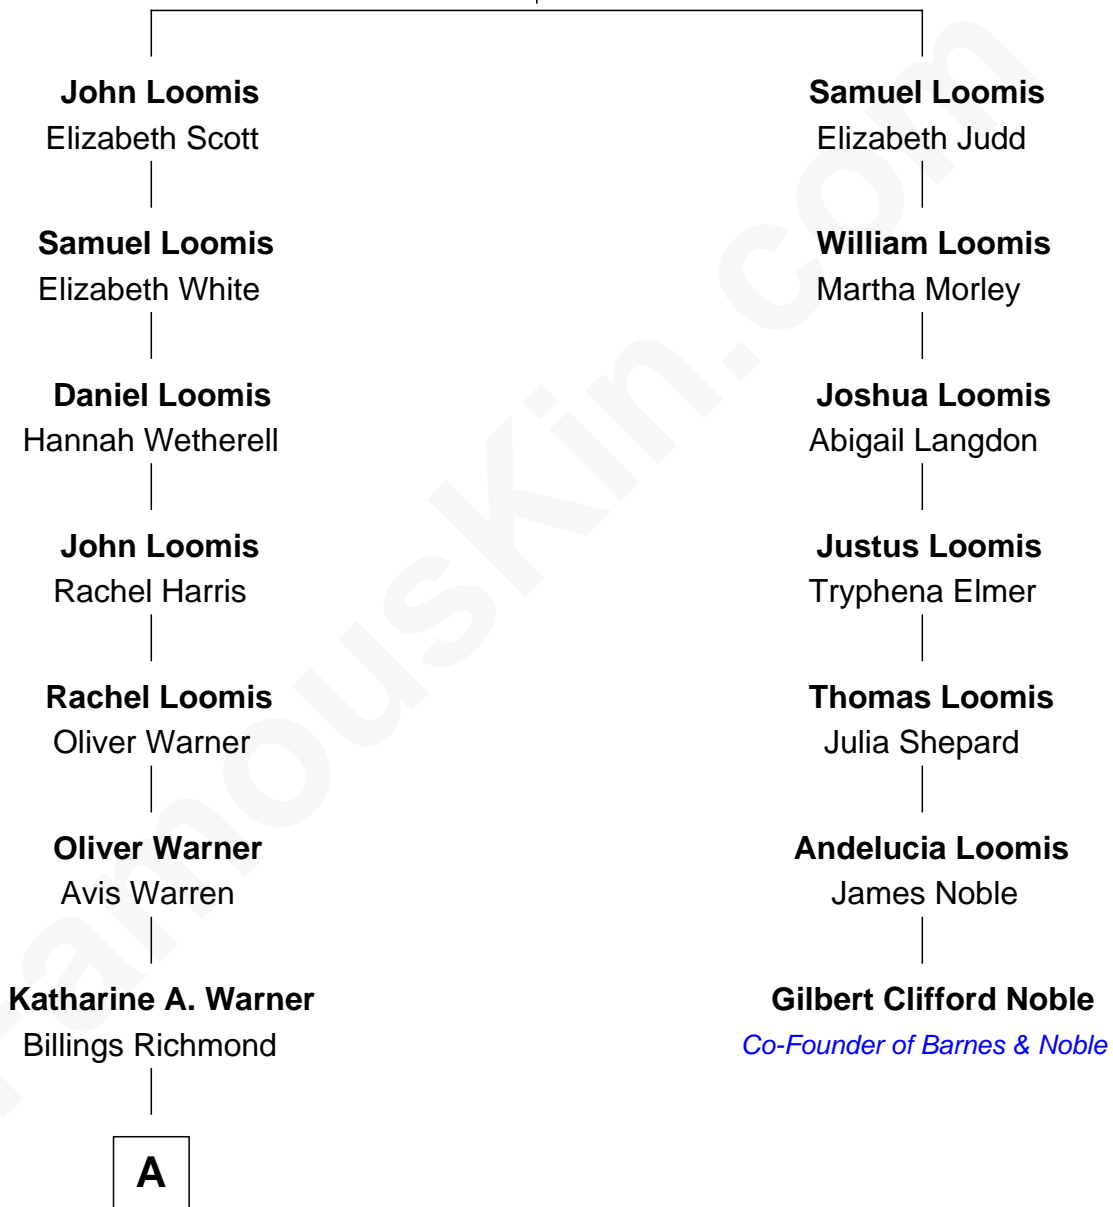

# FamousKin.com Relationship Chart of

**Zac Efron**

*Movie Actor*

6th cousin 5 times removed of

**Gilbert Clifford Noble**

*Co-Founder of Barnes & Noble*

**Joseph Loomis**

Mary White

**A**

—  
**Luzell Richmond**  
Elmer Joy Glidden

—  
**Joseph Henry Glidden**  
Helene Durgan

—  
**June Helene Glidden**  
Robert Harold Baskett

—  
**Starla June Baskett**  
David Leslie Efron

—  
**Zac Efron**  
*Movie Actor*