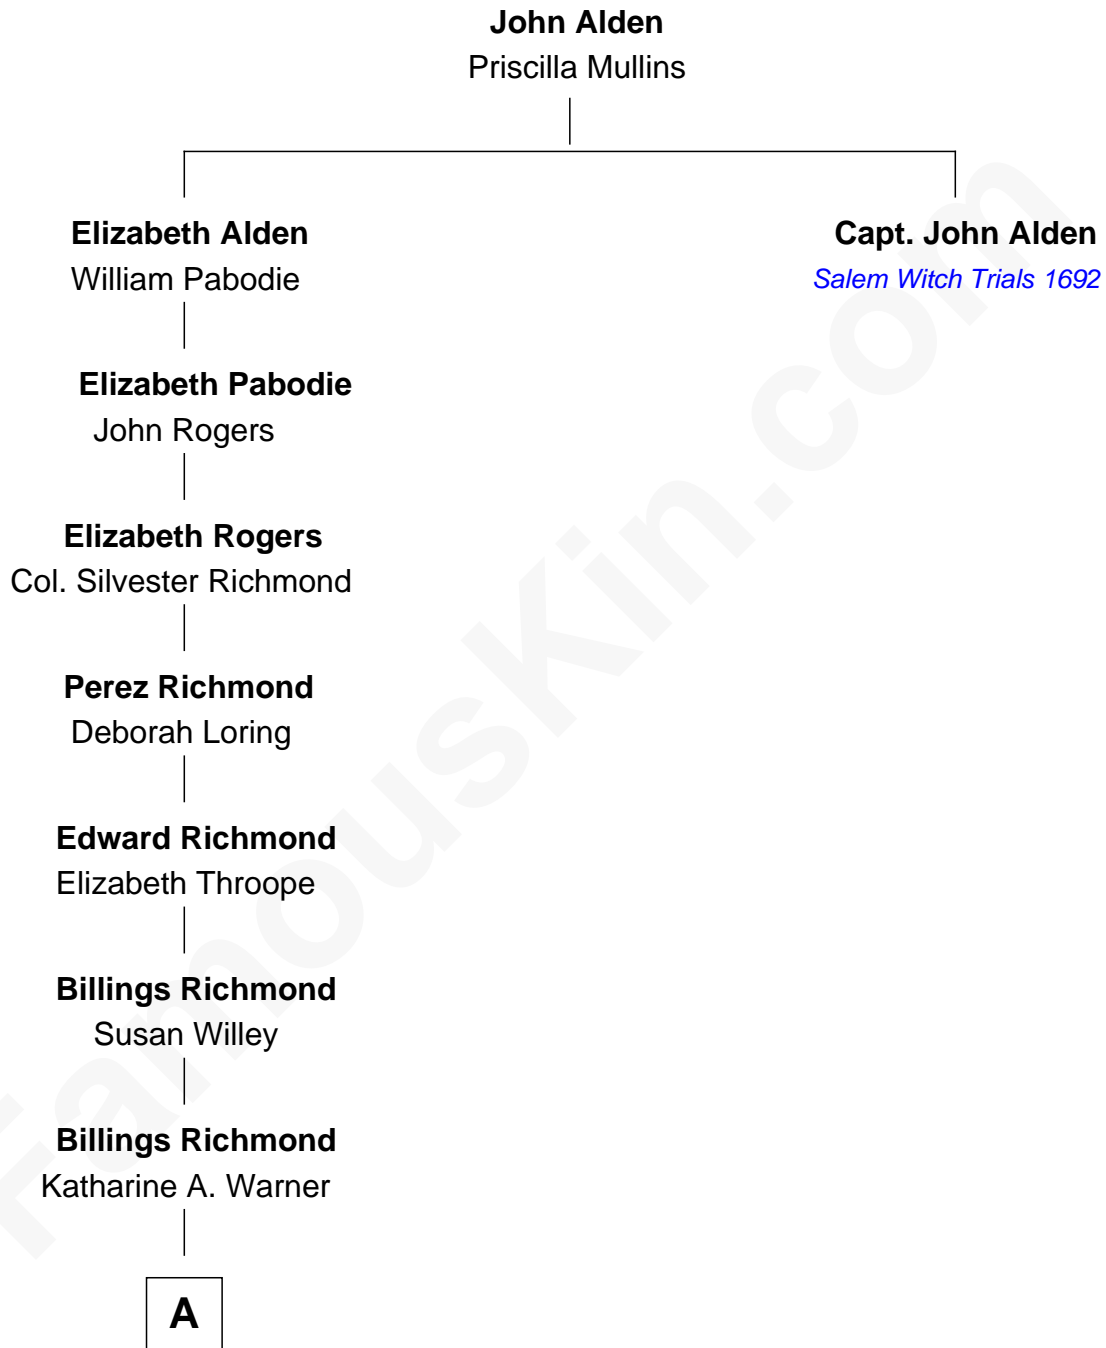

# FamousKin.com Relationship Chart of

**Zac Efron**

*Movie Actor*

9th great-grandnephew of

**Capt. John Alden**

*Accused of Witchcraft, Salem 1692*

**A**

—  
**Luzell Richmond**  
Elmer Joy Glidden

—  
**Joseph Henry Glidden**  
Helene Durgan

—  
**June Helene Glidden**  
Robert Harold Baskett

—  
**Starla June Baskett**  
David Leslie Efron

—  
**Zac Efron**  
*Movie Actor*