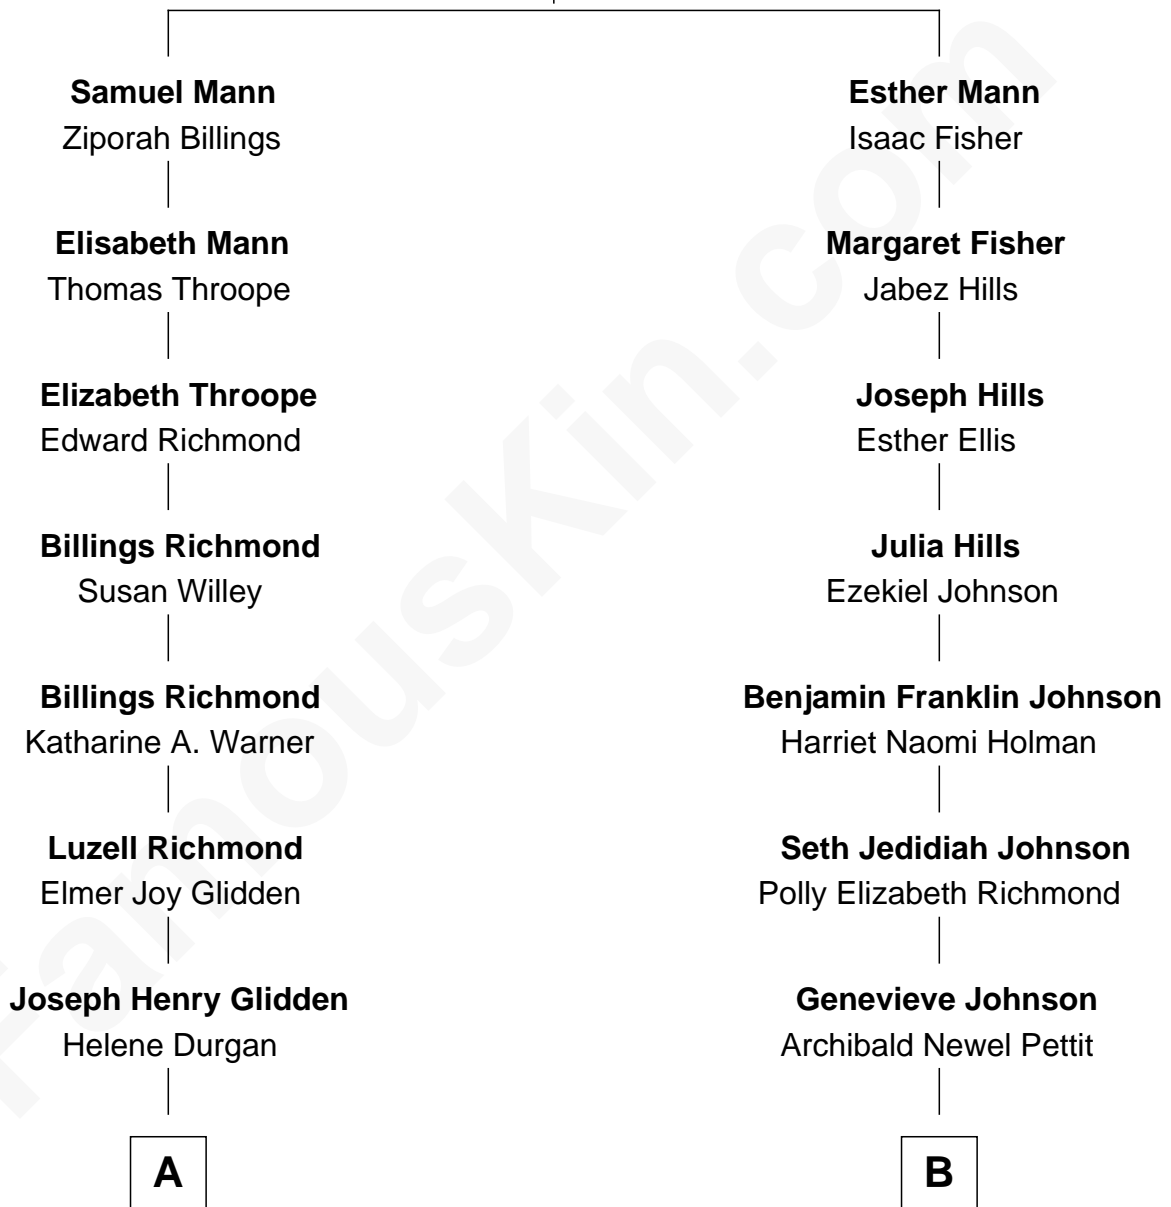

FamousKin.com Relationship Chart of

Zac Efron

Movie Actor

9th cousin of

Elizabeth Smart

Founder of Elizabeth Smart Foundation

Rev. Samuel Mann

Esther Ware