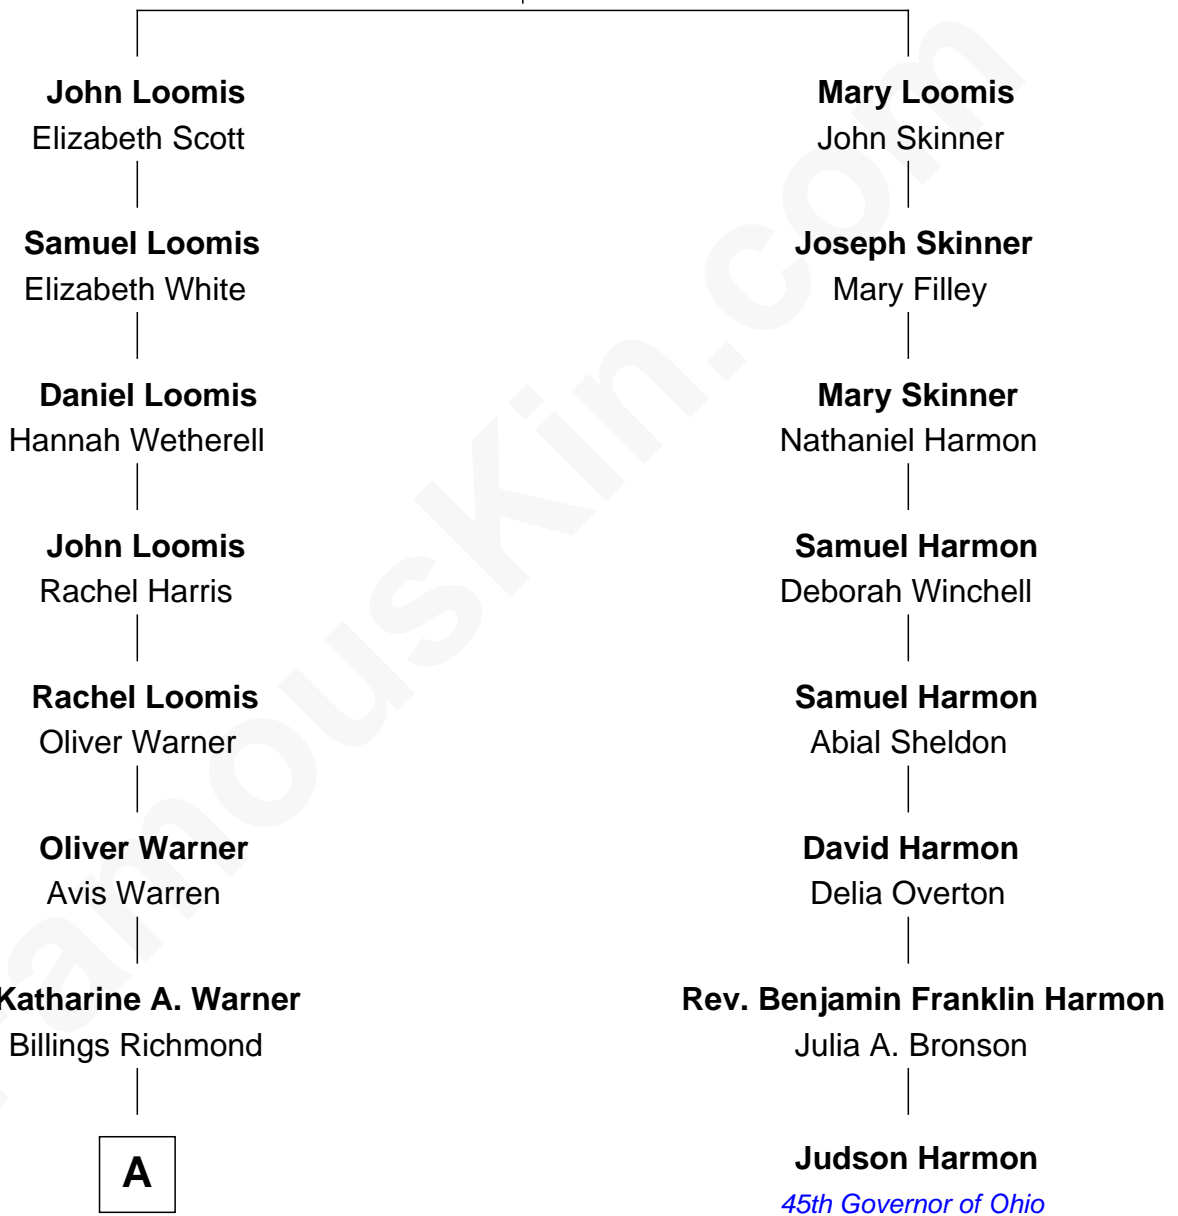

# FamousKin.com Relationship Chart of

**Zac Efron**  
*Movie Actor*

7th cousin 4 times removed of

**Judson Harmon**  
*45th Governor of Ohio*

**Joseph Loomis**  
Mary White

**A**

—  
**Luzell Richmond**  
Elmer Joy Glidden

—  
**Joseph Henry Glidden**  
Helene Durgan

—  
**June Helene Glidden**  
Robert Harold Baskett

—  
**Starla June Baskett**  
David Leslie Efron

—  
**Zac Efron**  
*Movie Actor*